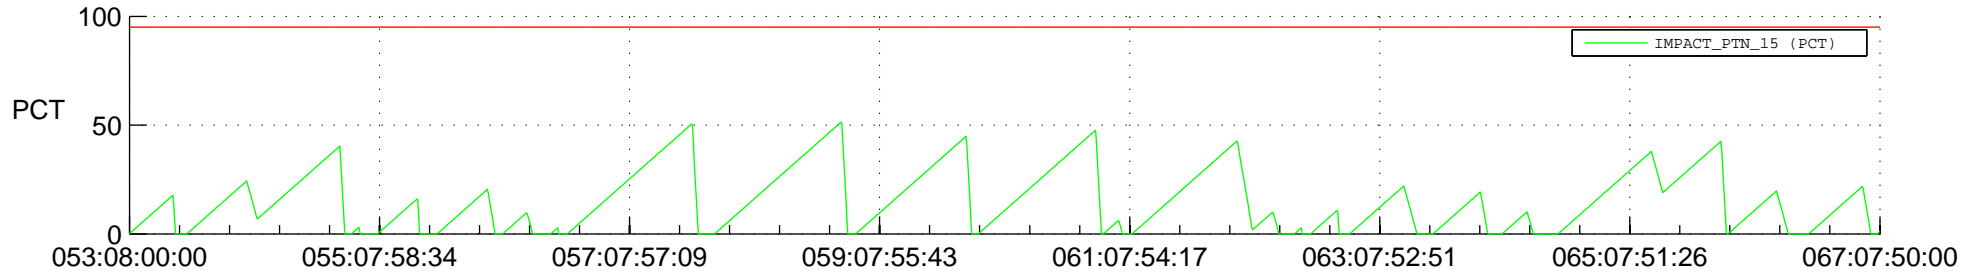

IMPACT_Percent_Full_Prediction