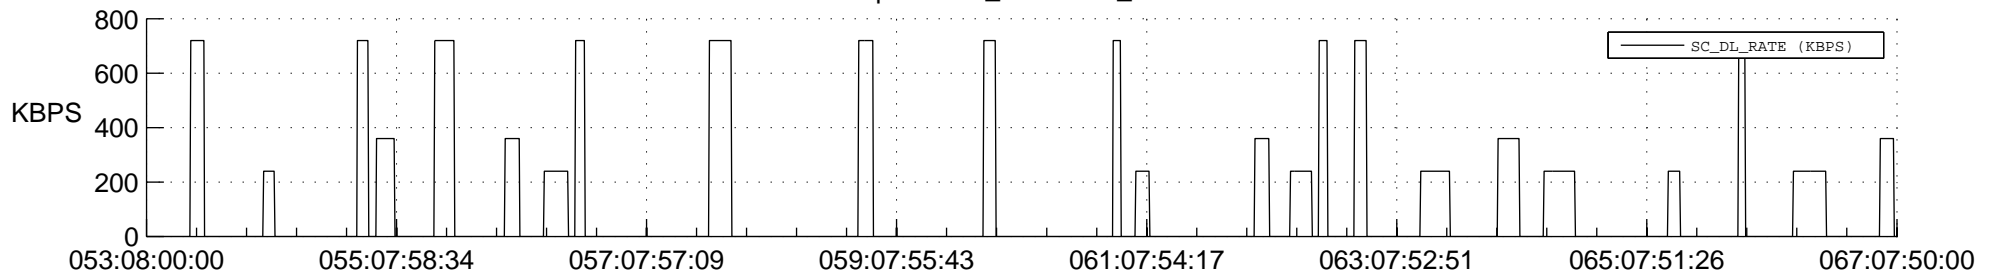

## Spacecraft\_DownLink\_Rate

Ground Time (2018:053:08:00:00.000 -2018:067:07:50:00.000)