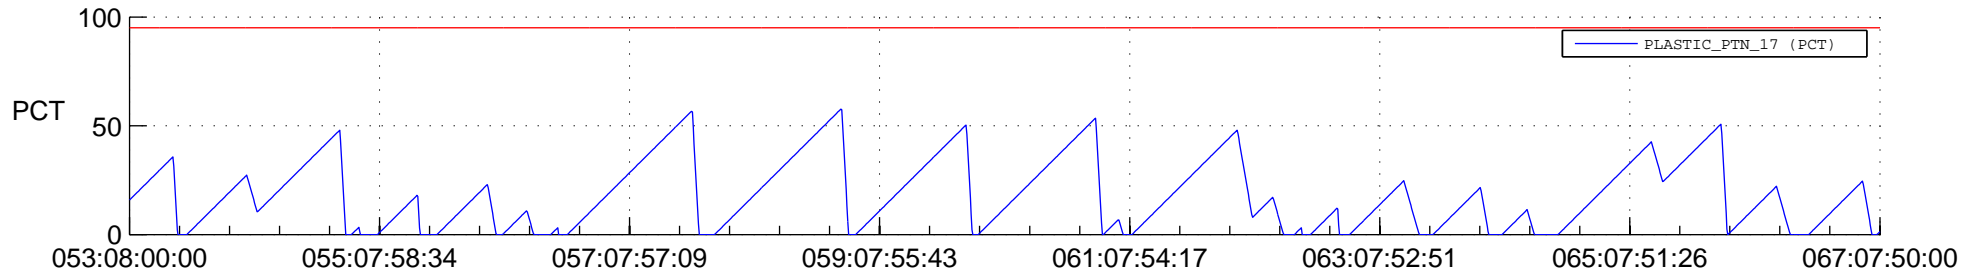

# STEREO AHEAD SSR PCT Full Prediction

## SWAVES\_Percent\_Full\_Prediction

## Spacecraft\_DownLink\_Rate

Ground Time (2018:053:08:00:00.000 -2018:067:07:50:00.000)