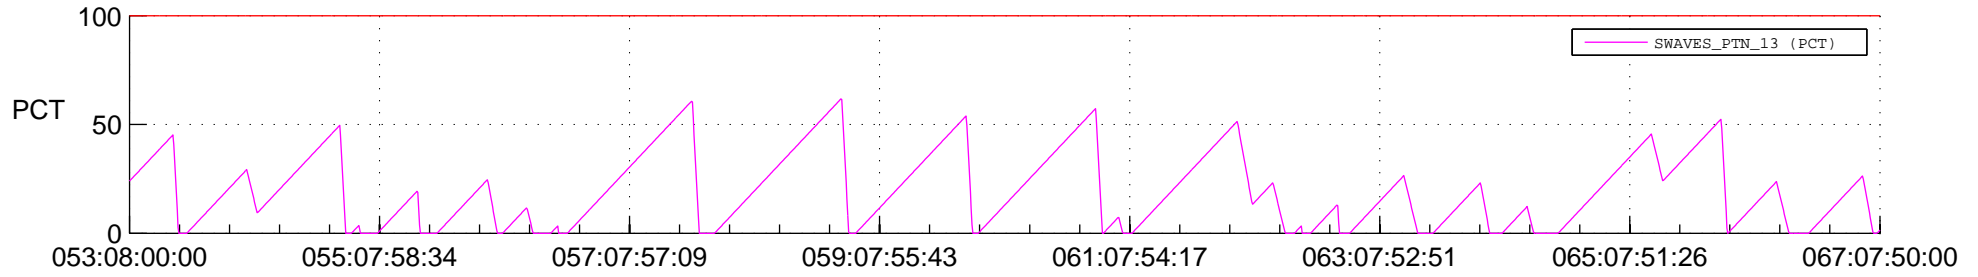

## SWAVES\_Percent\_Full\_Prediction

## Spacecraft\_DownLink\_Rate

Ground Time (2018:053:08:00:00.000 -2018:067:07:50:00.000)