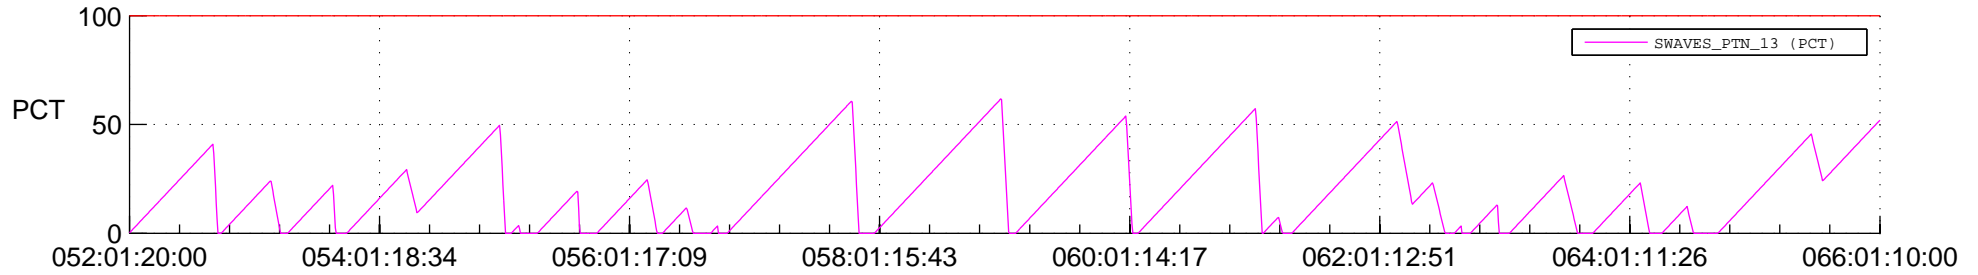

STEREO AHEAD SSR PCT Full Prediction

SWAVES_Percent_Full_Prediction

IMPACT_Percent_Full_Prediction

PLASTIC_Percent_Full_Prediction

Spacecraft_DownLink_Rate

Ground Time (2018:052:01:20:00.000 -2018:066:01:10:00.000)