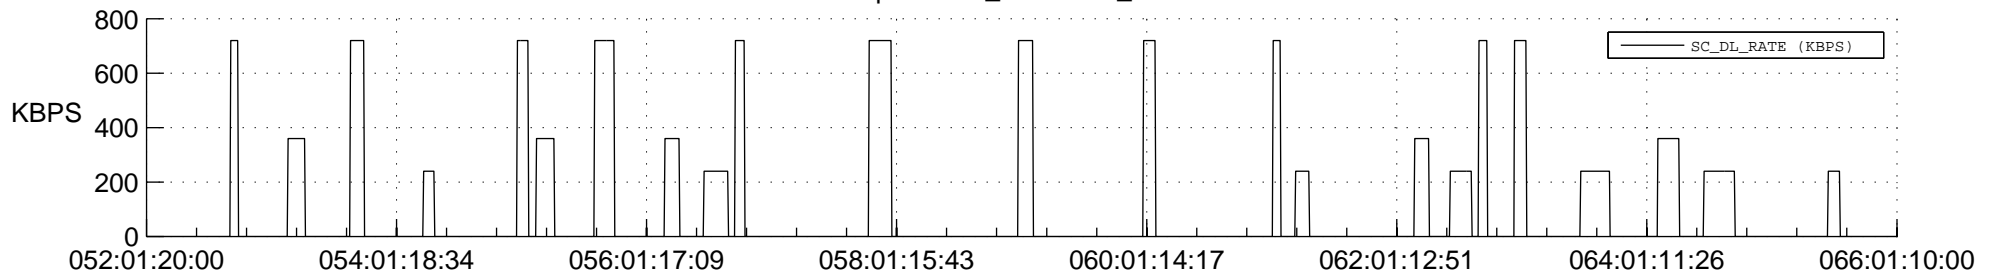

STEREO AHEAD SSR PCT Full Prediction

SWAVES_Percent_Full_Prediction

IMPACT_Percent_Full_Prediction

PLASTIC_Percent_Full_Prediction

Spacecraft_DownLink_Rate

Ground Time (2018:052:01:20:00.000 -2018:066:01:10:00.000)