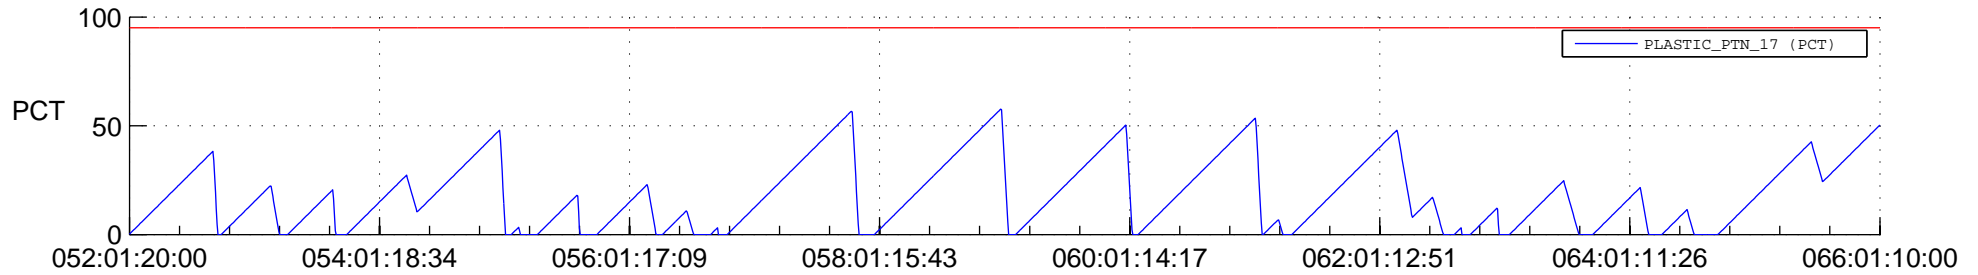

STEREO AHEAD SSR PCT Full Prediction

SWAVES_Percent_Full_Prediction

IMPACT_Percent_Full_Prediction

PLASTIC_Percent_Full_Prediction

Spacecraft_DownLink_Rate

Ground Time (2018:052:01:20:00.000 -2018:066:01:10:00.000)