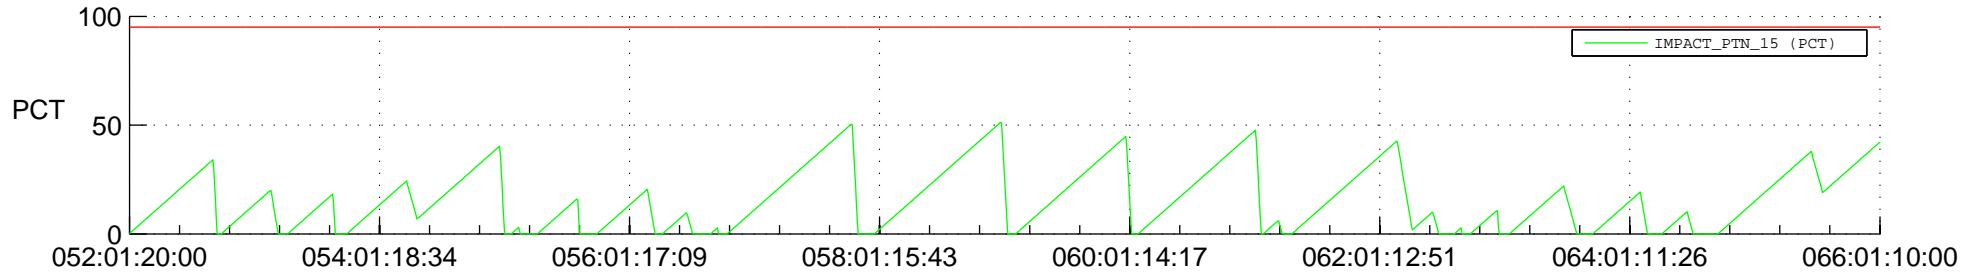

STEREO AHEAD SSR PCT Full Prediction

SWAVES_Percent_Full_Prediction

IMPACT_Percent_Full_Prediction

PLASTIC_Percent_Full_Prediction

Spacecraft_DownLink_Rate

Ground Time (2018:052:01:20:00.000 -2018:066:01:10:00.000)