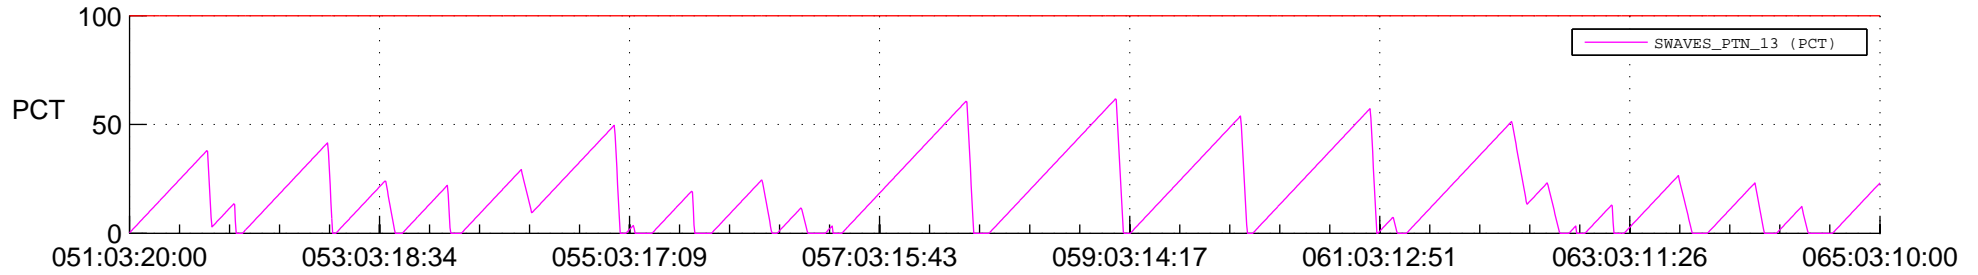

STEREO AHEAD SSR PCT Full Prediction

SWAVES_Percent_Full_Prediction

IMPACT_Percent_Full_Prediction

PLASTIC_Percent_Full_Prediction

Spacecraft_DownLink_Rate

Ground Time (2018:051:03:20:00.000 -2018:065:03:10:00.000)