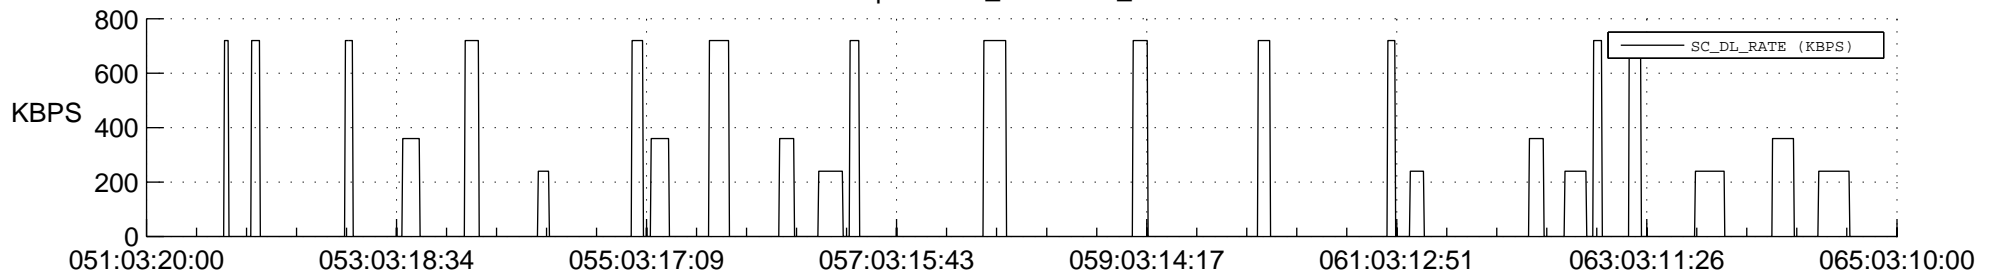

STEREO AHEAD SSR PCT Full Prediction

SWAVES_Percent_Full_Prediction

IMPACT_Percent_Full_Prediction

PLASTIC_Percent_Full_Prediction

Spacecraft_DownLink_Rate

Ground Time (2018:051:03:20:00.000 -2018:065:03:10:00.000)