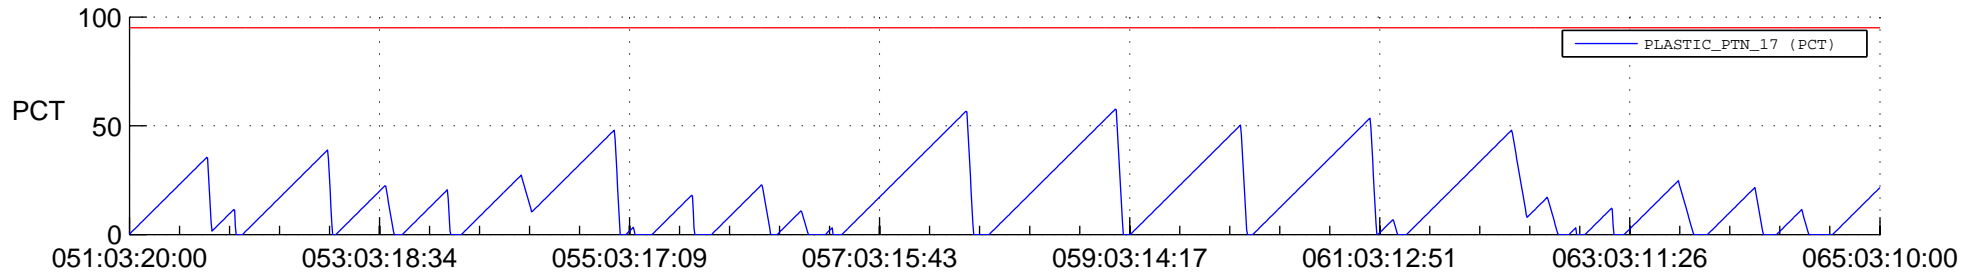

STEREO AHEAD SSR PCT Full Prediction

SWAVES_Percent_Full_Prediction

IMPACT_Percent_Full_Prediction

PLASTIC_Percent_Full_Prediction

Spacecraft_DownLink_Rate

Ground Time (2018:051:03:20:00.000 -2018:065:03:10:00.000)