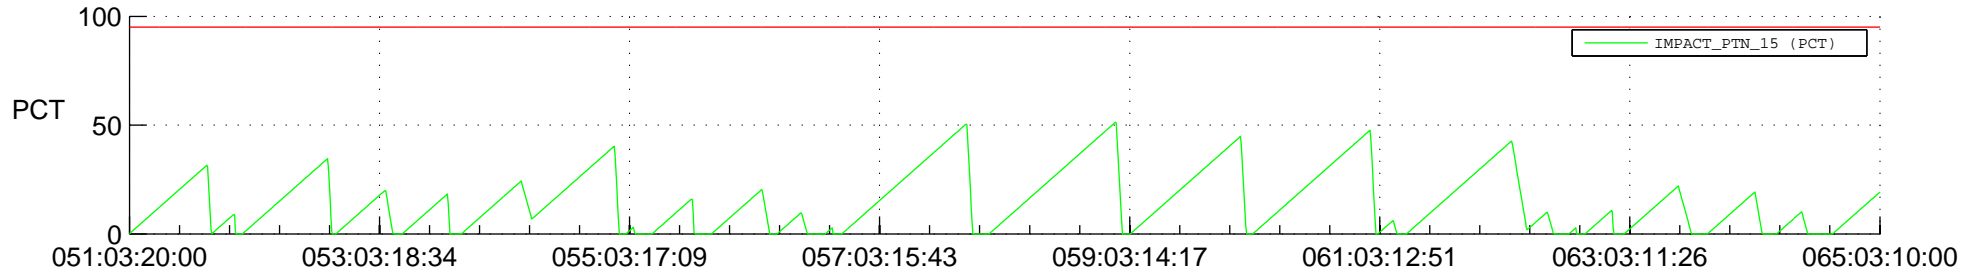

STEREO AHEAD SSR PCT Full Prediction

SWAVES_Percent_Full_Prediction

IMPACT_Percent_Full_Prediction

PLASTIC_Percent_Full_Prediction

Spacecraft_DownLink_Rate

Ground Time (2018:051:03:20:00.000 -2018:065:03:10:00.000)