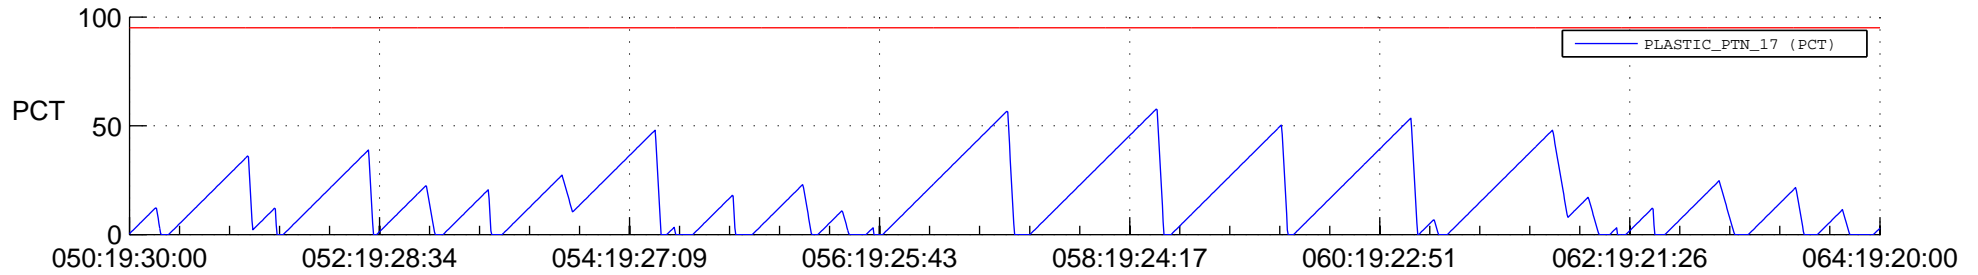

STEREO AHEAD SSR PCT Full Prediction

SWAVES_Percent_Full_Prediction

IMPACT_Percent_Full_Prediction

PLASTIC_Percent_Full_Prediction

Spacecraft_DownLink_Rate

Ground Time (2018:050:19:30:00.000 -2018:064:19:20:00.000)