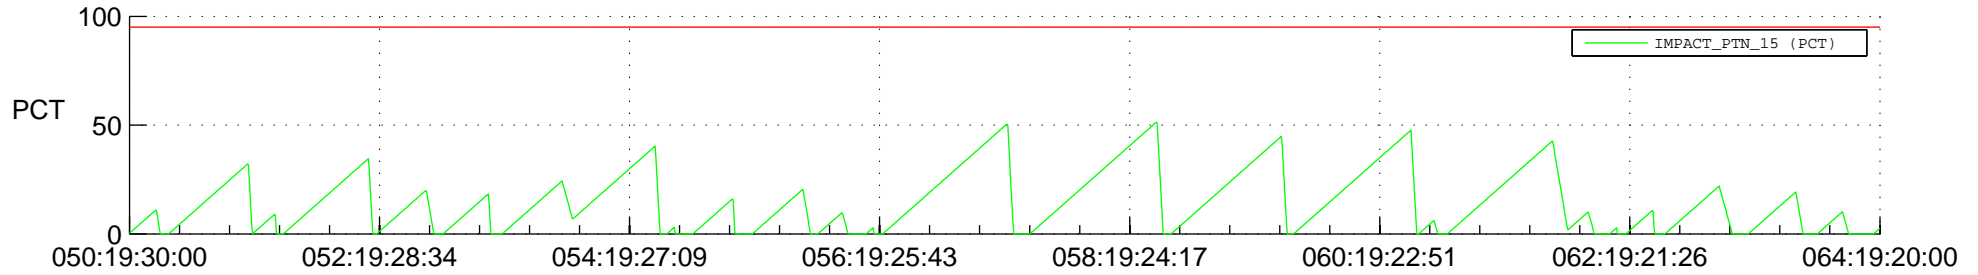

STEREO AHEAD SSR PCT Full Prediction

SWAVES_Percent_Full_Prediction

IMPACT_Percent_Full_Prediction

PLASTIC_Percent_Full_Prediction

Spacecraft_DownLink_Rate

Ground Time (2018:050:19:30:00.000 -2018:064:19:20:00.000)