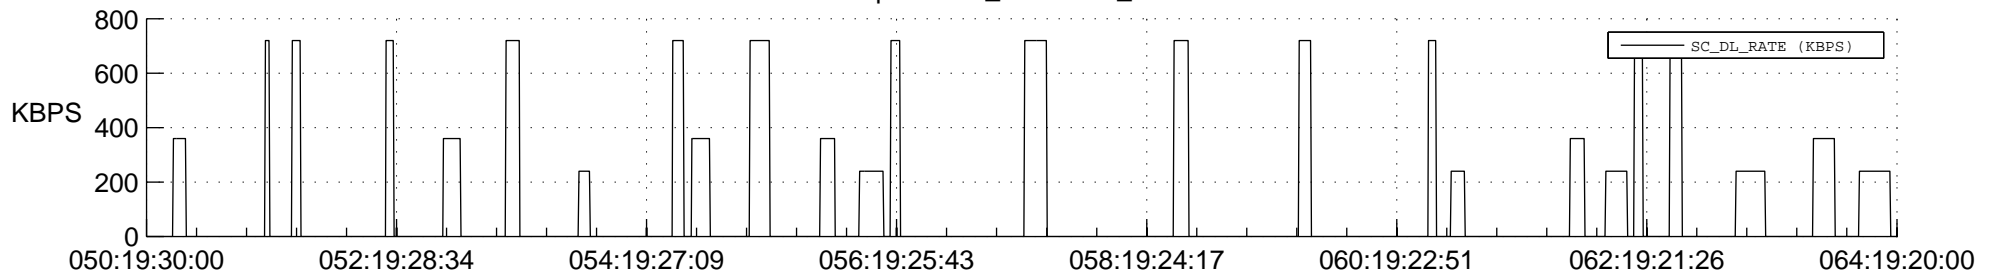

STEREO AHEAD SSR PCT Full Prediction

SWAVES_Percent_Full_Prediction

IMPACT_Percent_Full_Prediction

PLASTIC_Percent_Full_Prediction

Spacecraft_DownLink_Rate

Ground Time (2018:050:19:30:00.000 -2018:064:19:20:00.000)