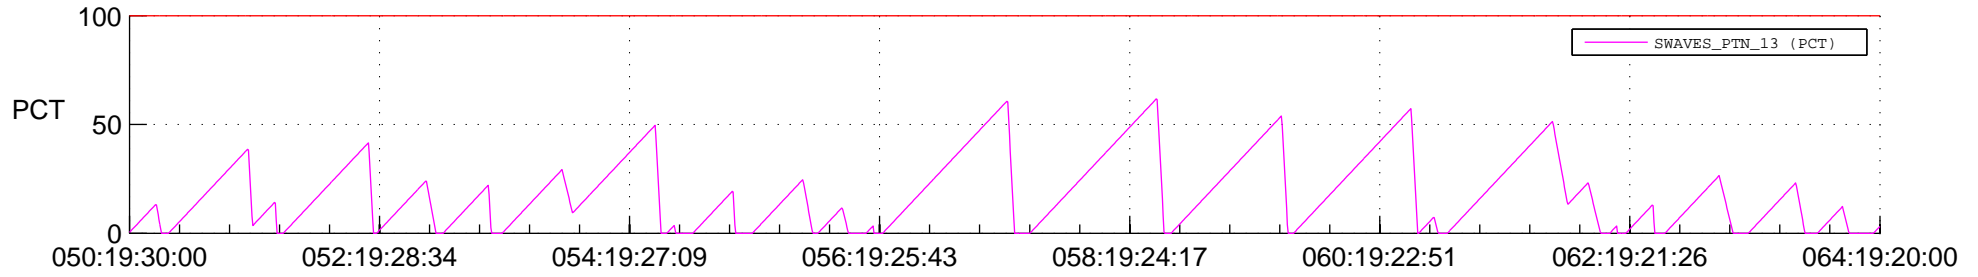

STEREO AHEAD SSR PCT Full Prediction

SWAVES_Percent_Full_Prediction

IMPACT_Percent_Full_Prediction

PLASTIC_Percent_Full_Prediction

Spacecraft_DownLink_Rate

Ground Time (2018:050:19:30:00.000 -2018:064:19:20:00.000)