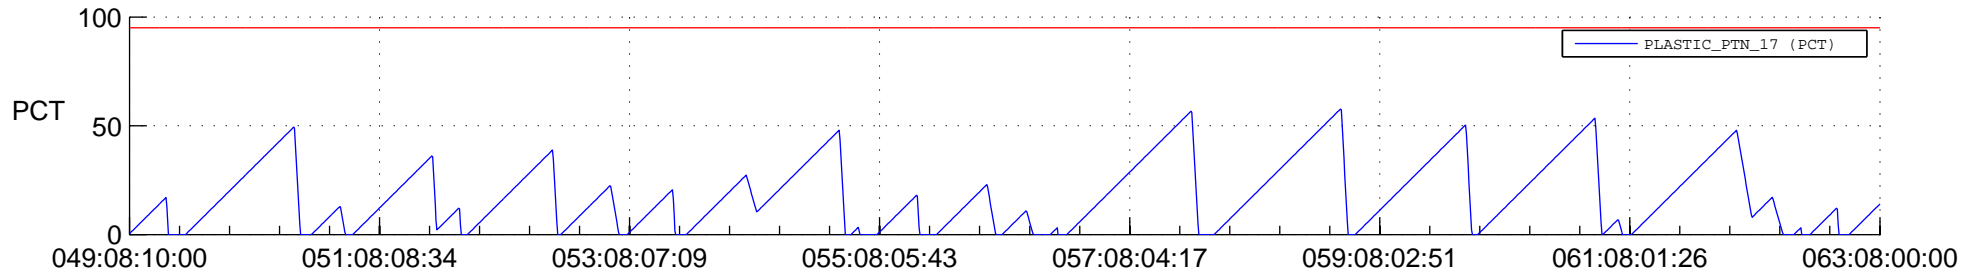

STEREO AHEAD SSR PCT Full Prediction

SWAVES_Percent_Full_Prediction

IMPACT_Percent_Full_Prediction

PLASTIC_Percent_Full_Prediction

Spacecraft_DownLink_Rate

Ground Time (2018:049:08:10:00.000 -2018:063:08:00:00.000)