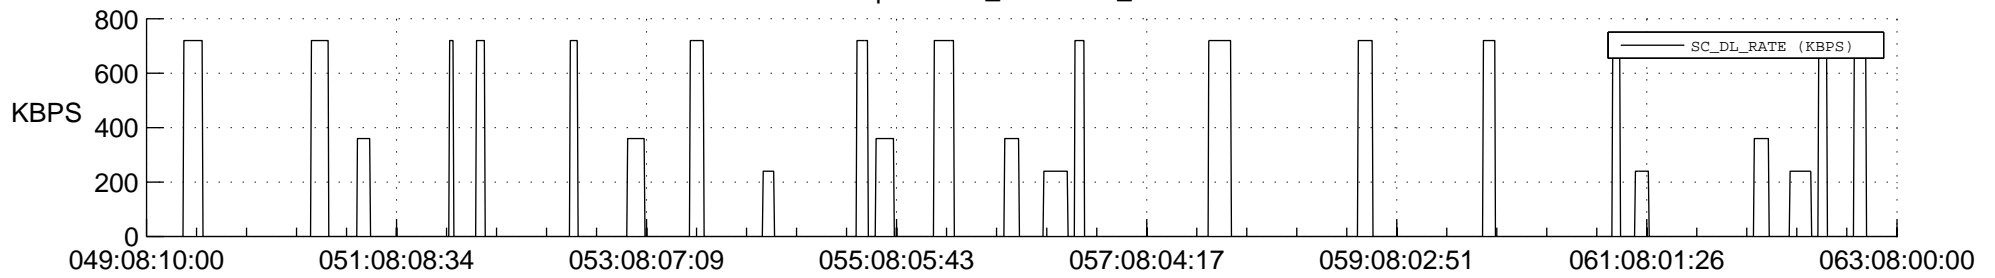

STEREO AHEAD SSR PCT Full Prediction

SWAVES_Percent_Full_Prediction

IMPACT_Percent_Full_Prediction

PLASTIC_Percent_Full_Prediction

Spacecraft_DownLink_Rate

Ground Time (2018:049:08:10:00.000 -2018:063:08:00:00.000)