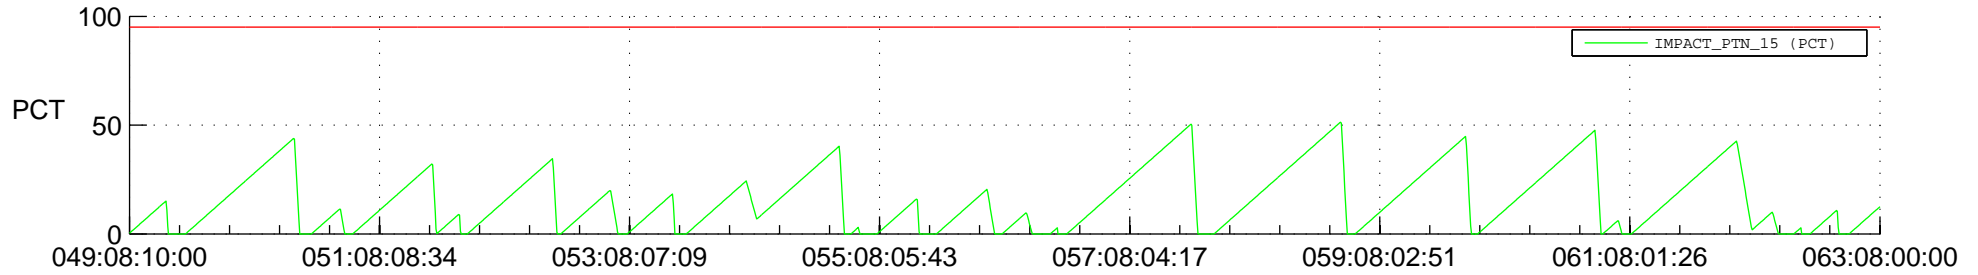

STEREO AHEAD SSR PCT Full Prediction

SWAVES_Percent_Full_Prediction

IMPACT_Percent_Full_Prediction

PLASTIC_Percent_Full_Prediction

Spacecraft_DownLink_Rate

Ground Time (2018:049:08:10:00.000 -2018:063:08:00:00.000)