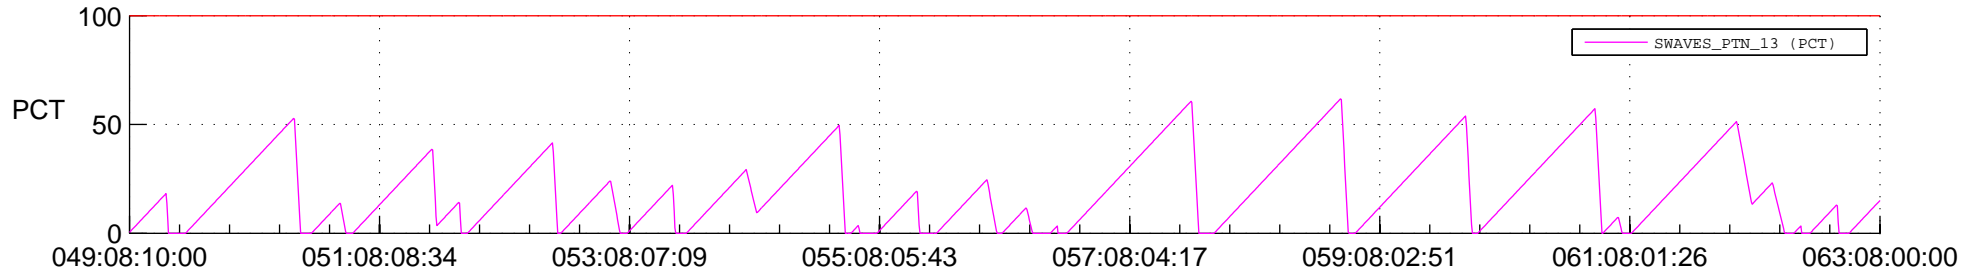

STEREO AHEAD SSR PCT Full Prediction

SWAVES_Percent_Full_Prediction

IMPACT_Percent_Full_Prediction

PLASTIC_Percent_Full_Prediction

Spacecraft_DownLink_Rate

Ground Time (2018:049:08:10:00.000 -2018:063:08:00:00.000)