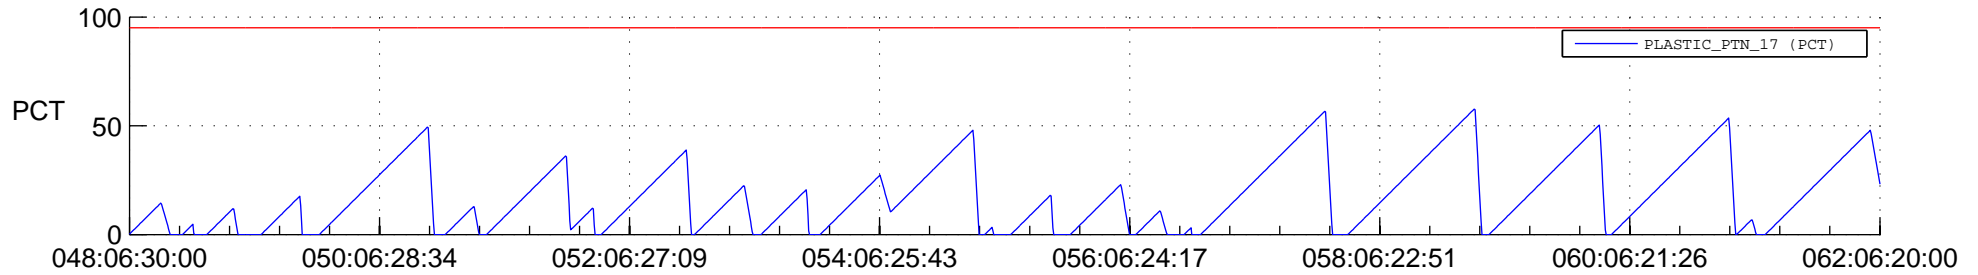

STEREO AHEAD SSR PCT Full Prediction

SWAVES_Percent_Full_Prediction

IMPACT_Percent_Full_Prediction

PLASTIC_Percent_Full_Prediction

Spacecraft_DownLink_Rate