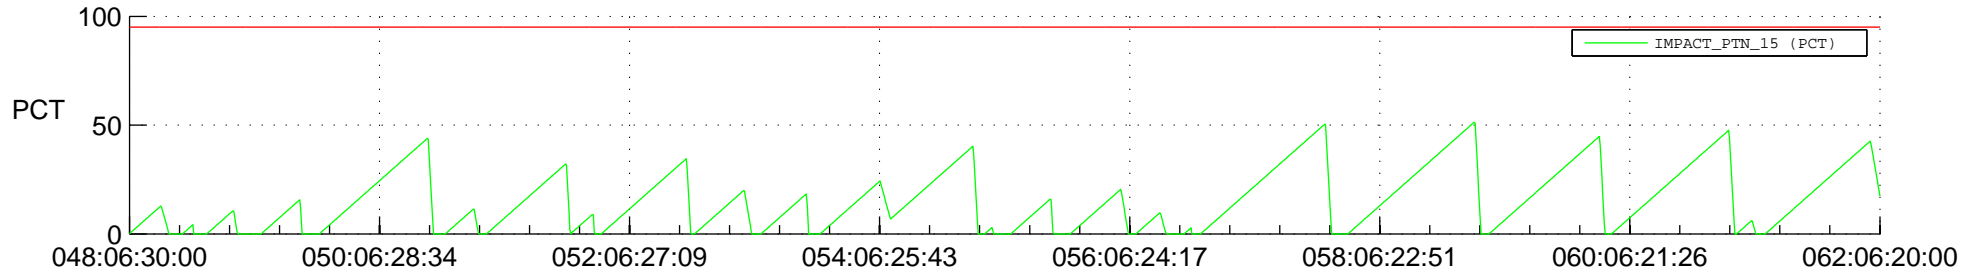

STEREO AHEAD SSR PCT Full Prediction

SWAVES_Percent_Full_Prediction

IMPACT_Percent_Full_Prediction

PLASTIC_Percent_Full_Prediction

Spacecraft_DownLink_Rate