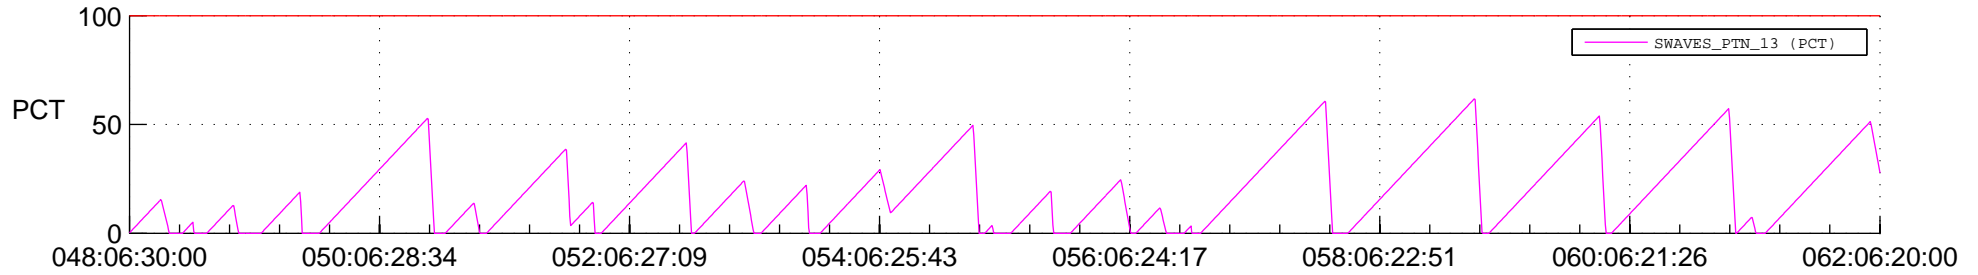

STEREO AHEAD SSR PCT Full Prediction

SWAVES_Percent_Full_Prediction

IMPACT_Percent_Full_Prediction

PLASTIC_Percent_Full_Prediction

Spacecraft_DownLink_Rate