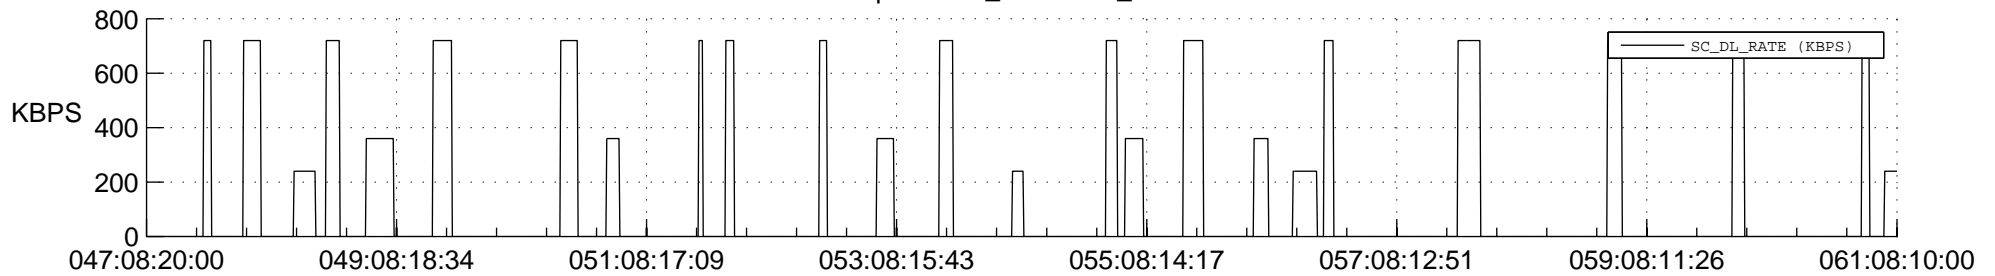

STEREO AHEAD SSR PCT Full Prediction

SWAVES_Percent_Full_Prediction

IMPACT_Percent_Full_Prediction

PLASTIC_Percent_Full_Prediction

Spacecraft_DownLink_Rate

Ground Time (2018:047:08:20:00.000 -2018:061:08:10:00.000)