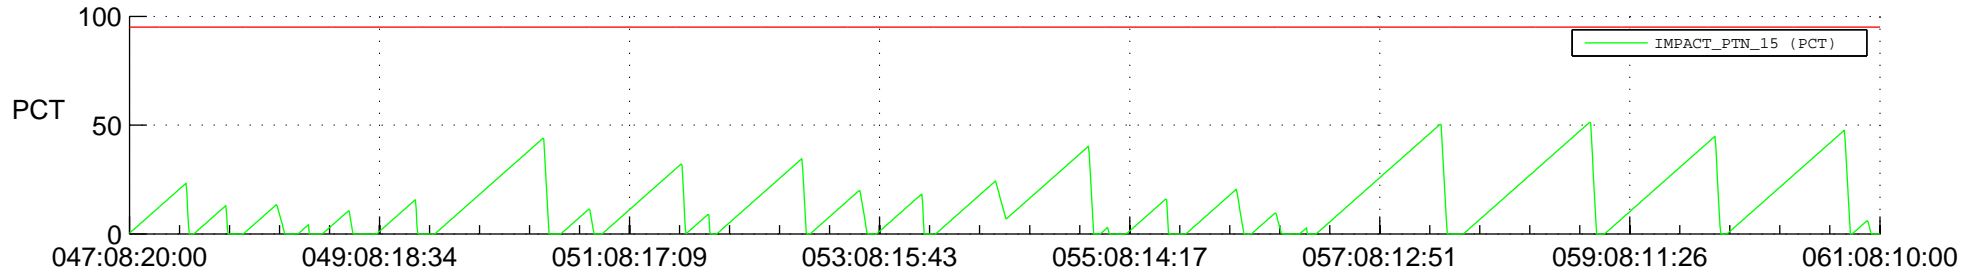

STEREO AHEAD SSR PCT Full Prediction

SWAVES_Percent_Full_Prediction

IMPACT_Percent_Full_Prediction

PLASTIC_Percent_Full_Prediction

Spacecraft_DownLink_Rate

Ground Time (2018:047:08:20:00.000 -2018:061:08:10:00.000)