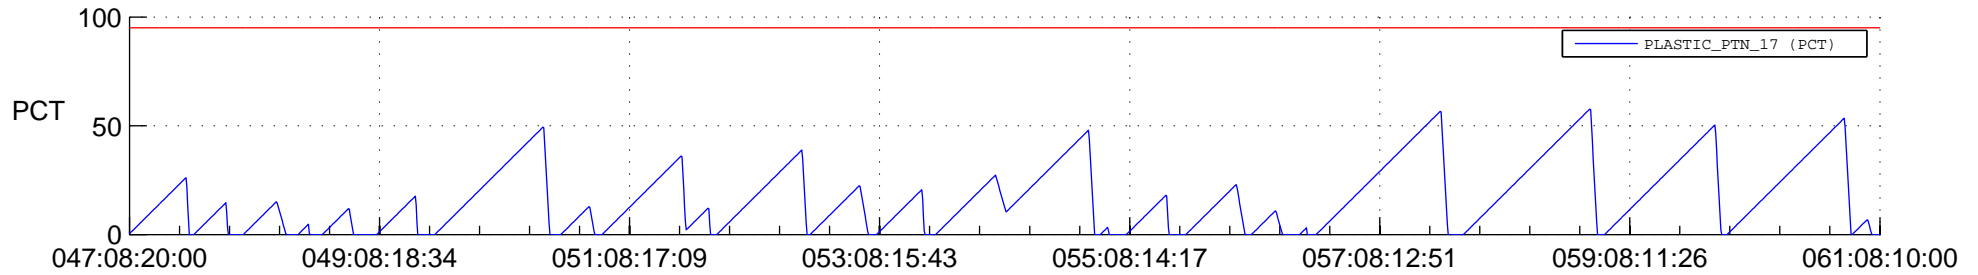

STEREO AHEAD SSR PCT Full Prediction

SWAVES_Percent_Full_Prediction

IMPACT_Percent_Full_Prediction

PLASTIC_Percent_Full_Prediction

Spacecraft_DownLink_Rate

Ground Time (2018:047:08:20:00.000 -2018:061:08:10:00.000)