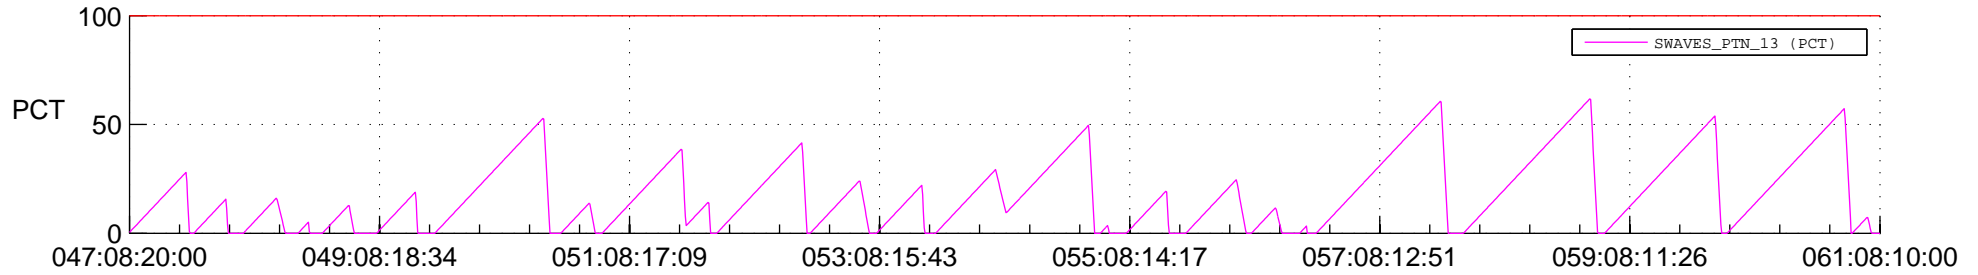

STEREO AHEAD SSR PCT Full Prediction

SWAVES_Percent_Full_Prediction

IMPACT_Percent_Full_Prediction

PLASTIC_Percent_Full_Prediction

Spacecraft_DownLink_Rate

Ground Time (2018:047:08:20:00.000 -2018:061:08:10:00.000)