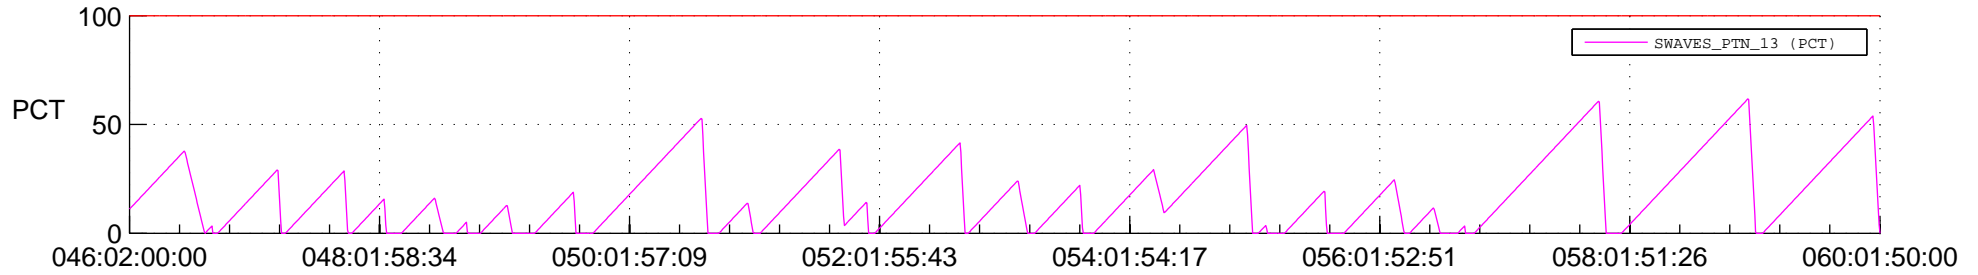

## SWAVES\_Percent\_Full\_Prediction

## Spacecraft\_DownLink\_Rate

Ground Time (2018:046:02:00:00.000 -2018:060:01:50:00.000)