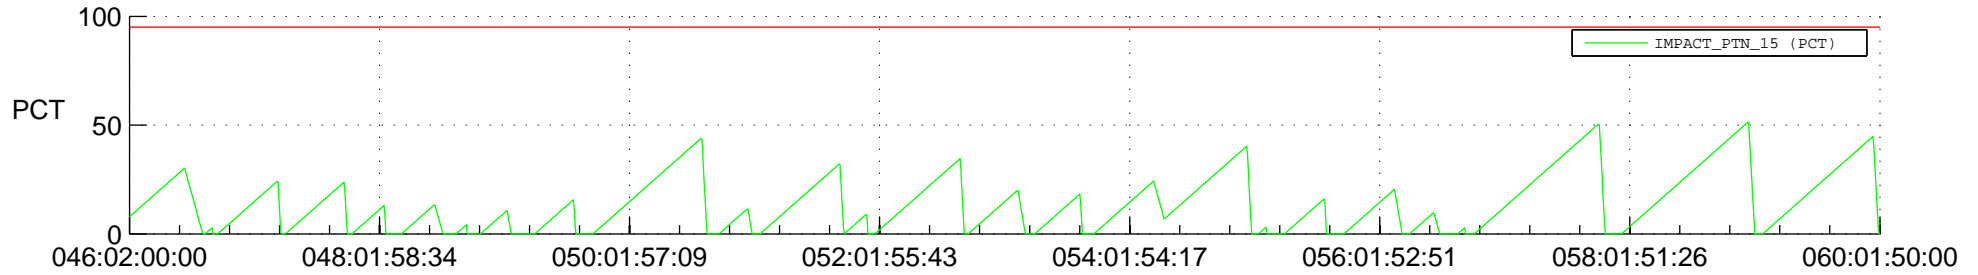

IMPACT_Percent_Full_Prediction