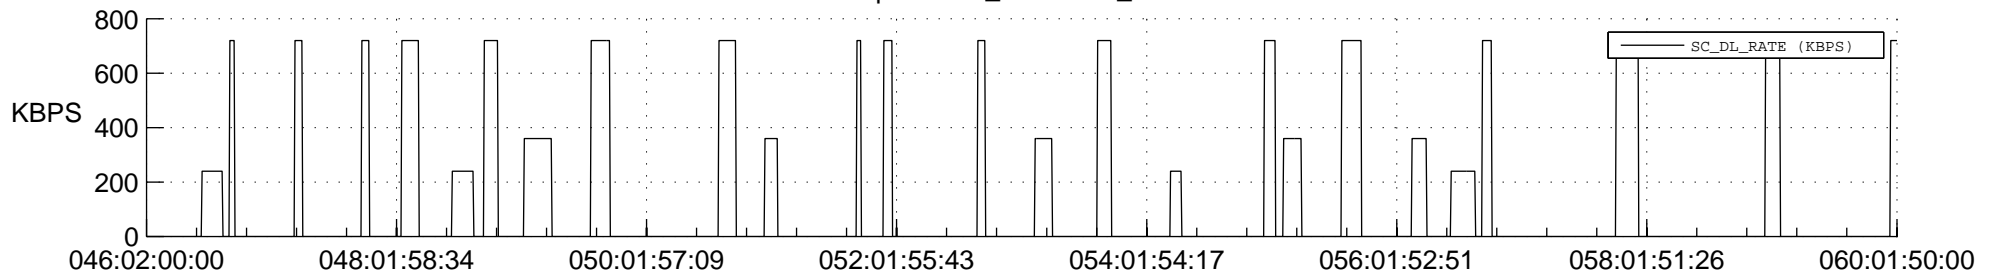

## Spacecraft\_DownLink\_Rate

Ground Time (2018:046:02:00:00.000 -2018:060:01:50:00.000)