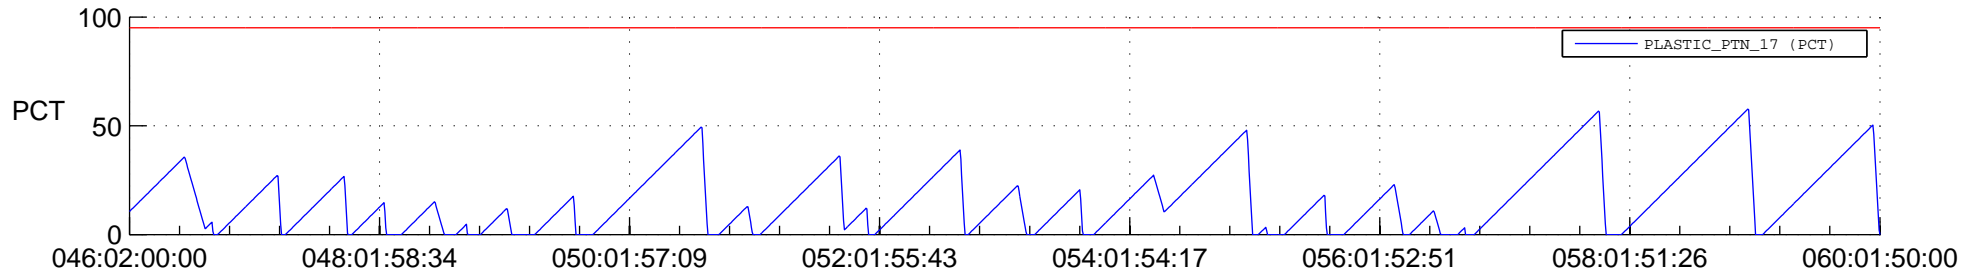

# STEREO AHEAD SSR PCT Full Prediction

## SWAVES\_Percent\_Full\_Prediction

## Spacecraft\_DownLink\_Rate

Ground Time (2018:046:02:00:00.000 -2018:060:01:50:00.000)