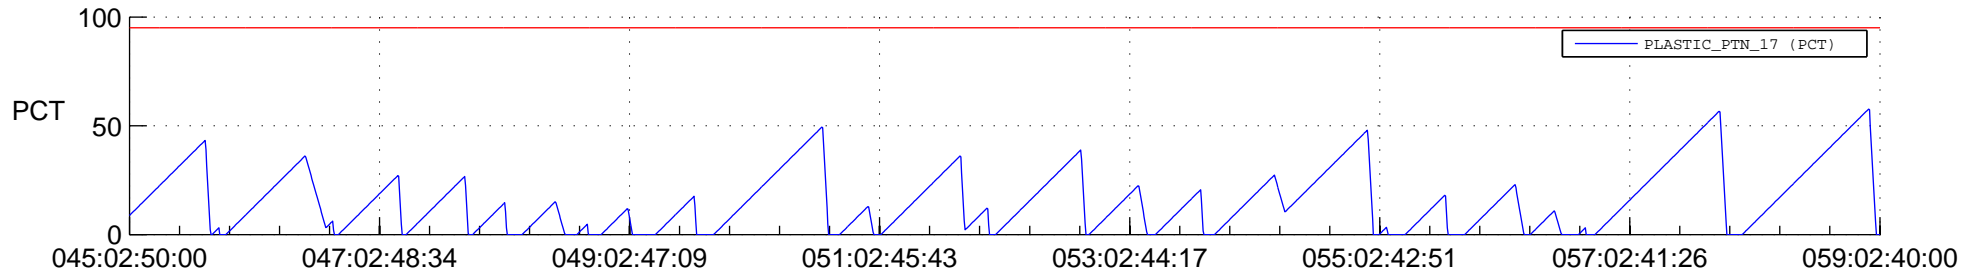

STEREO AHEAD SSR PCT Full Prediction

SWAVES_Percent_Full_Prediction

IMPACT_Percent_Full_Prediction

PLASTIC_Percent_Full_Prediction

Spacecraft_DownLink_Rate