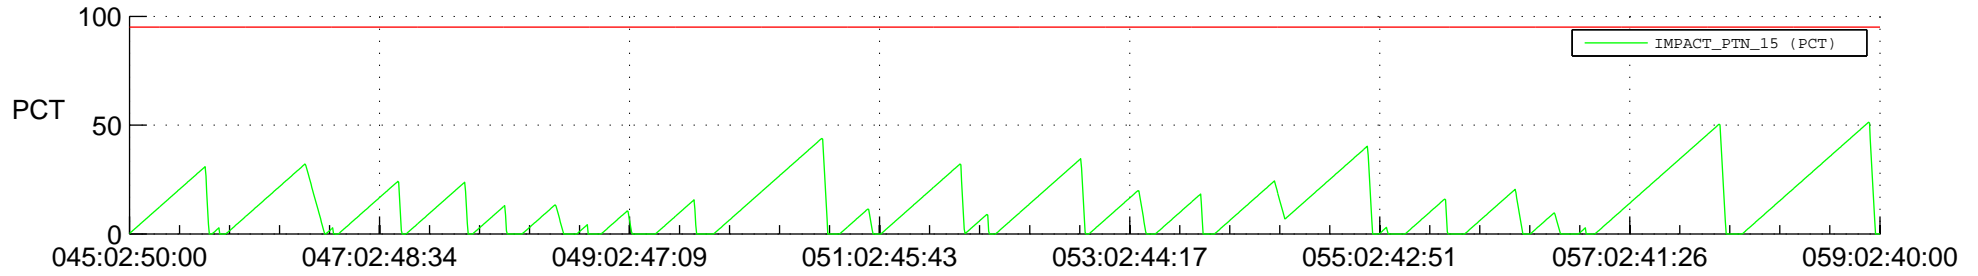

STEREO AHEAD SSR PCT Full Prediction

SWAVES_Percent_Full_Prediction

IMPACT_Percent_Full_Prediction

PLASTIC_Percent_Full_Prediction

Spacecraft_DownLink_Rate