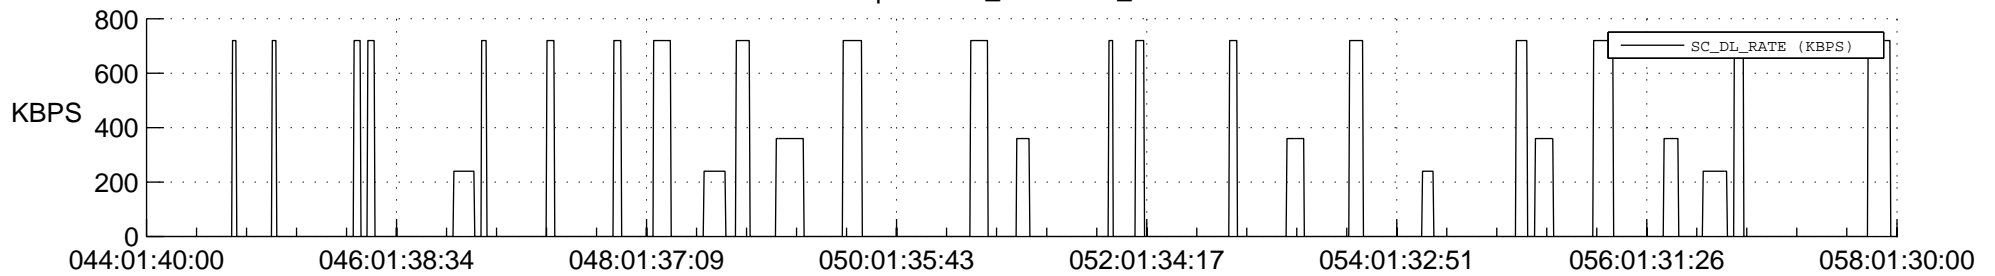

## Spacecraft\_DownLink\_Rate

Ground Time (2018:044:01:40:00.000 -2018:058:01:30:00.000)