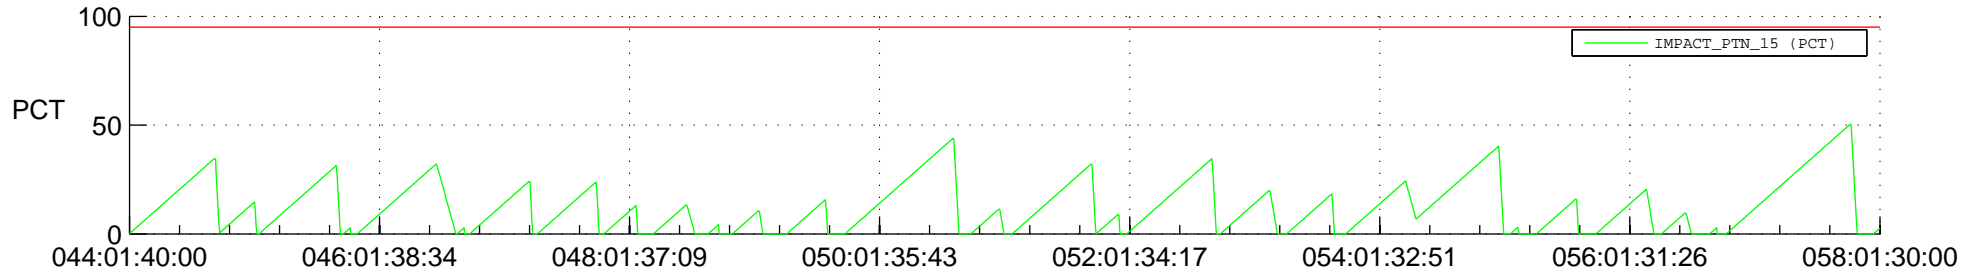

IMPACT_Percent_Full_Prediction