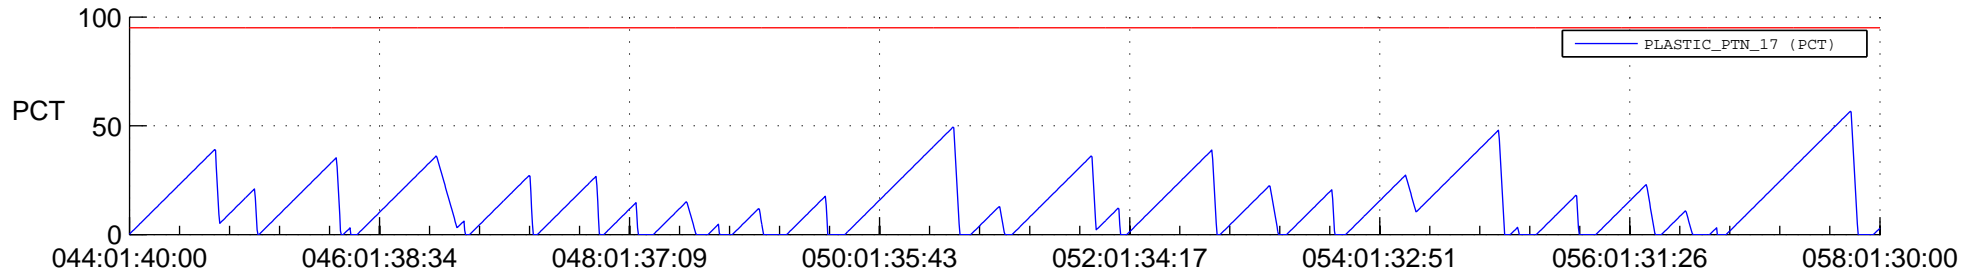

## SWAVES\_Percent\_Full\_Prediction

## Spacecraft\_DownLink\_Rate

Ground Time (2018:044:01:40:00.000 -2018:058:01:30:00.000)