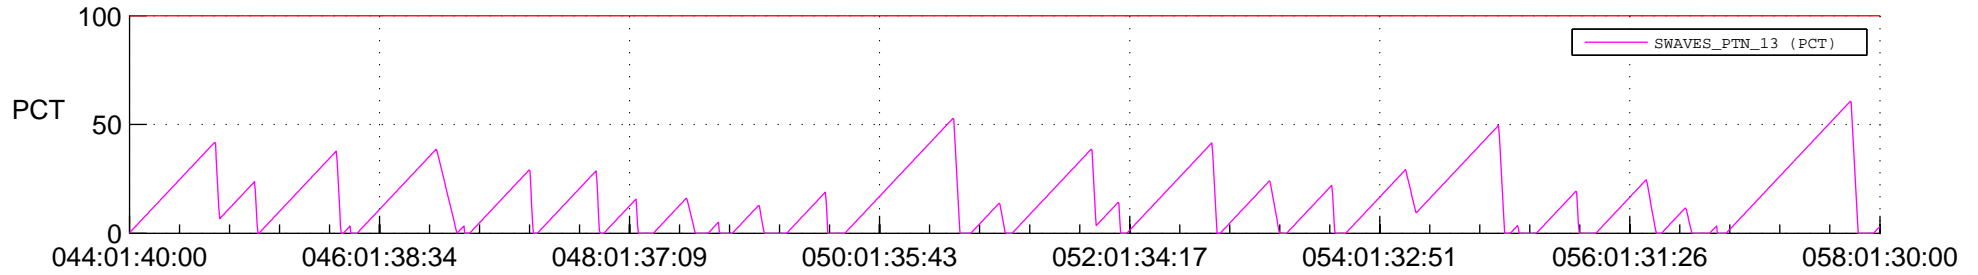

## SWAVES\_Percent\_Full\_Prediction

## Spacecraft\_DownLink\_Rate

Ground Time (2018:044:01:40:00.000 -2018:058:01:30:00.000)