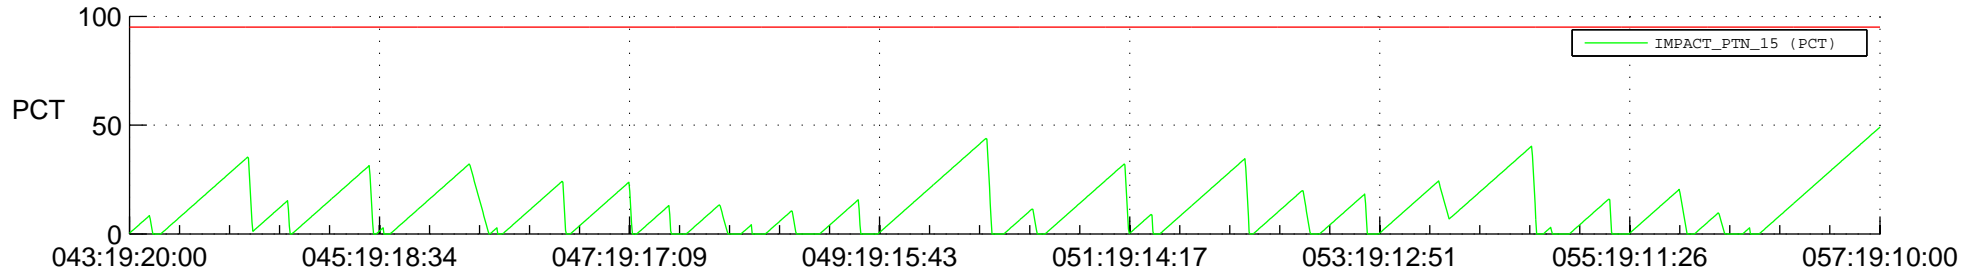

IMPACT_Percent_Full_Prediction