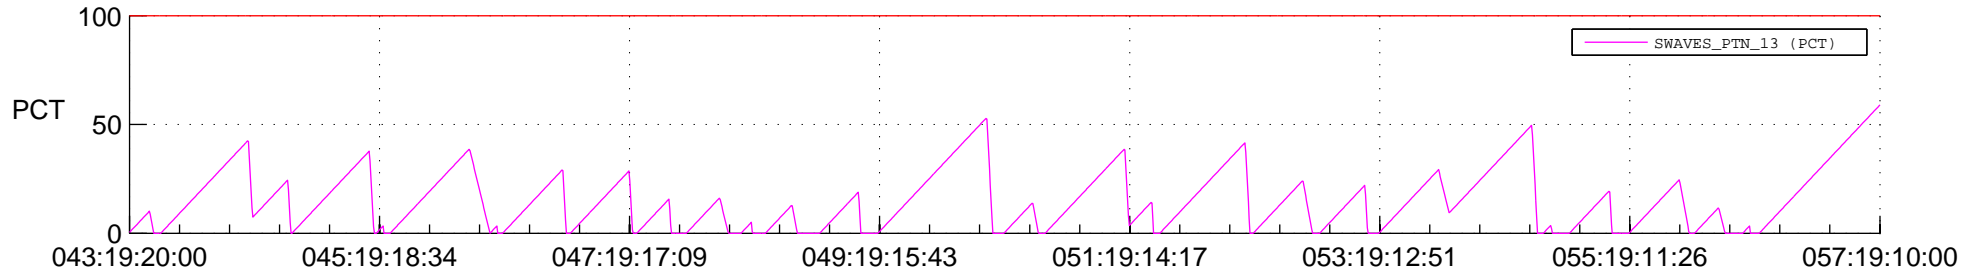

# STEREO AHEAD SSR PCT Full Prediction

## SWAVES\_Percent\_Full\_Prediction

## Spacecraft\_DownLink\_Rate

Ground Time (2018:043:19:20:00.000 -2018:057:19:10:00.000)