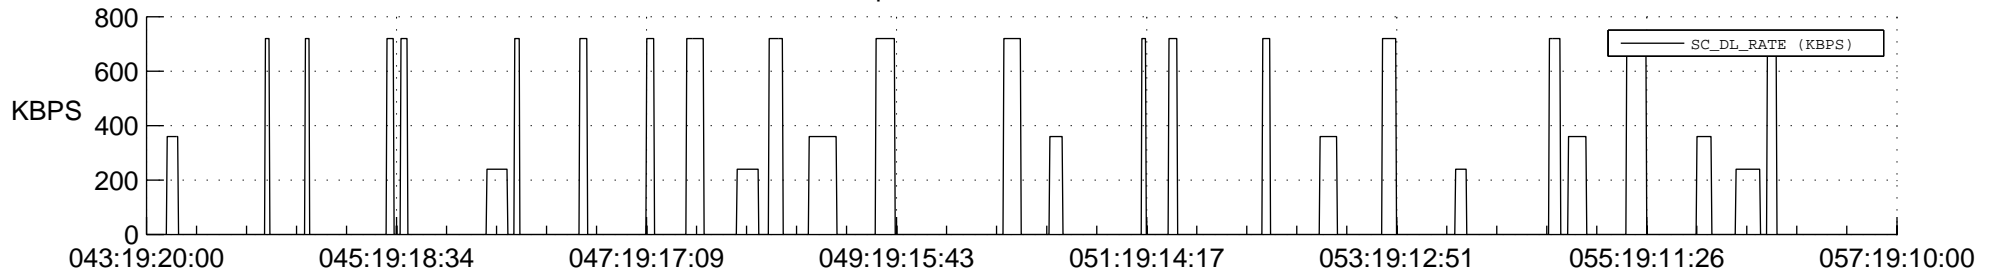

## Spacecraft\_DownLink\_Rate

Ground Time (2018:043:19:20:00.000 -2018:057:19:10:00.000)