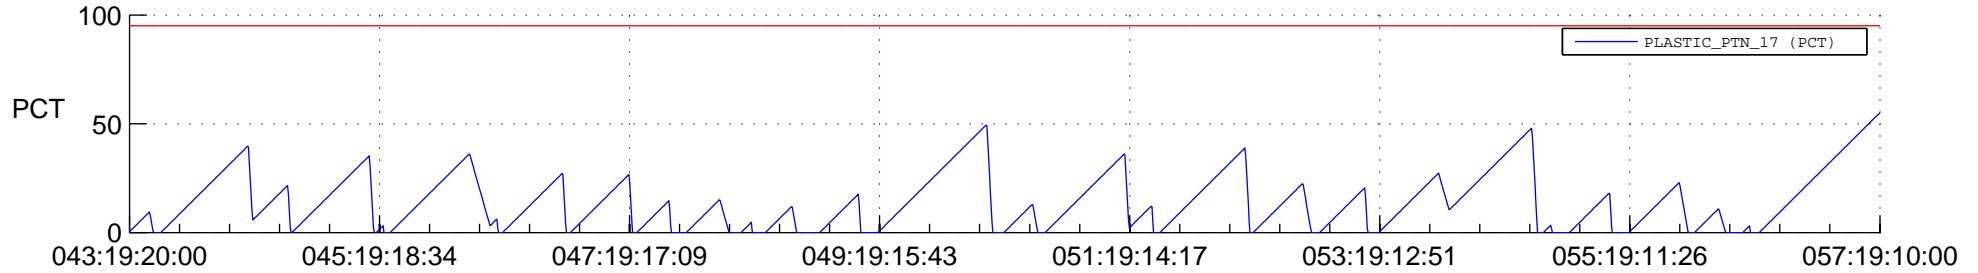

# STEREO AHEAD SSR PCT Full Prediction

## SWAVES\_Percent\_Full\_Prediction

## Spacecraft\_DownLink\_Rate

Ground Time (2018:043:19:20:00.000 -2018:057:19:10:00.000)