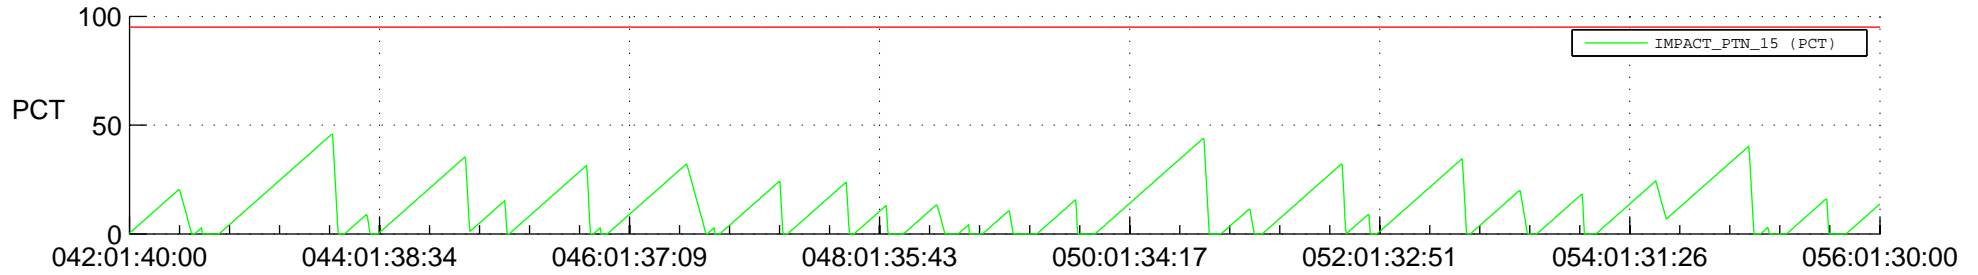

IMPACT_Percent_Full_Prediction