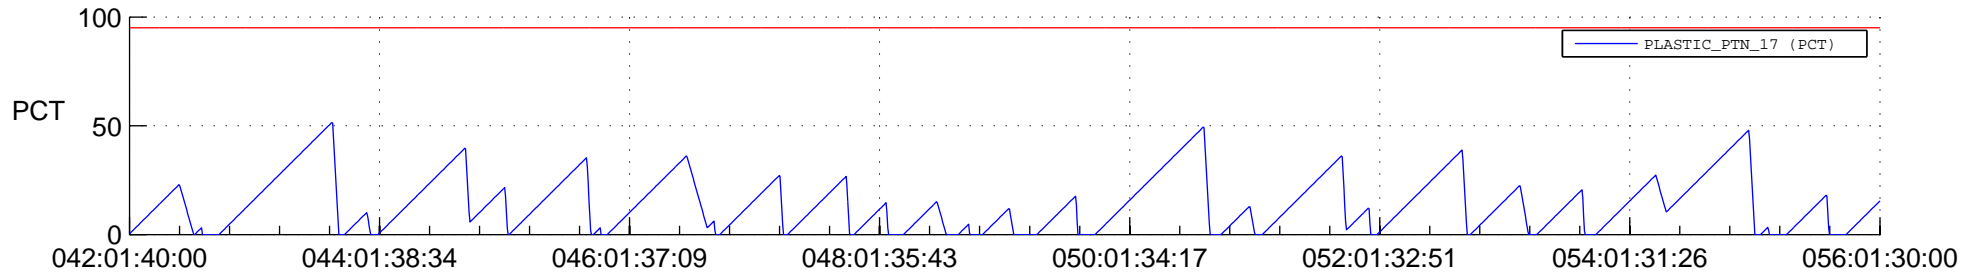

## SWAVES\_Percent\_Full\_Prediction

## Spacecraft\_DownLink\_Rate

Ground Time (2018:042:01:40:00.000 -2018:056:01:30:00.000)