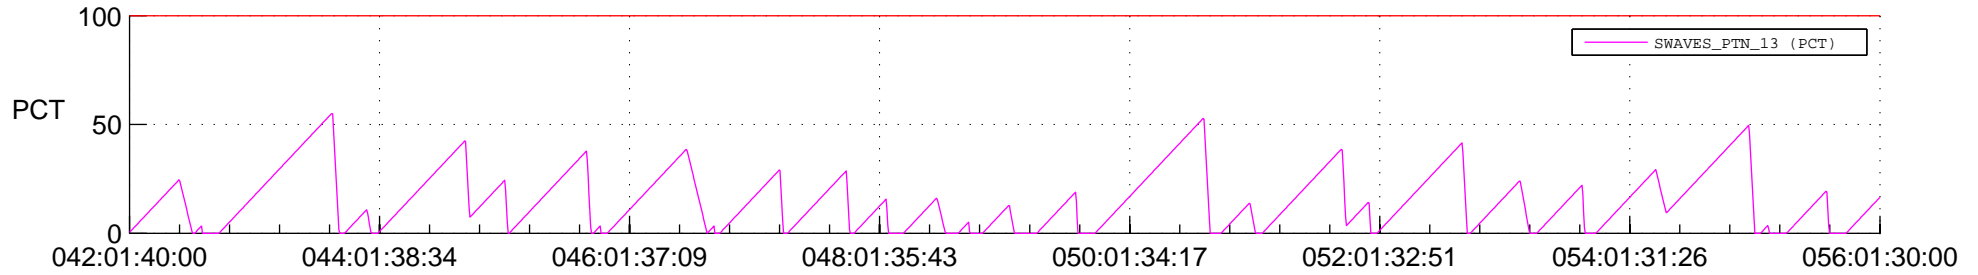

## SWAVES\_Percent\_Full\_Prediction

## Spacecraft\_DownLink\_Rate

Ground Time (2018:042:01:40:00.000 -2018:056:01:30:00.000)