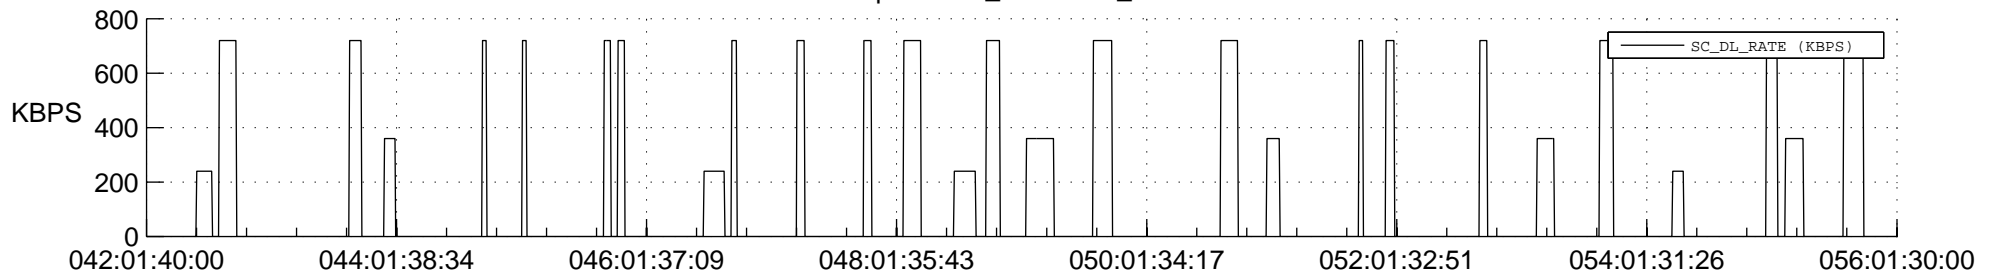

## Spacecraft\_DownLink\_Rate

Ground Time (2018:042:01:40:00.000 -2018:056:01:30:00.000)