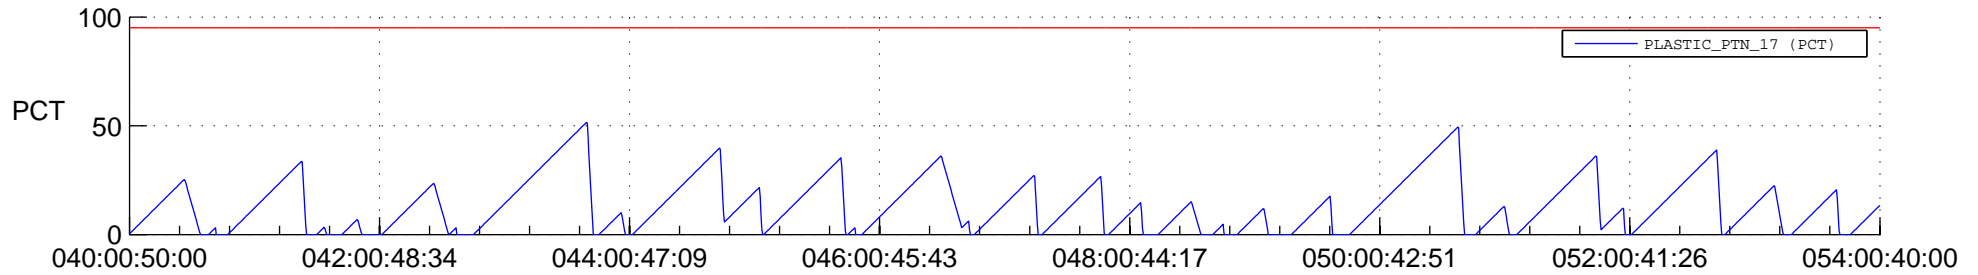

STEREO AHEAD SSR PCT Full Prediction

SWAVES_Percent_Full_Prediction

IMPACT_Percent_Full_Prediction

PLASTIC_Percent_Full_Prediction

Spacecraft_DownLink_Rate

Ground Time (2018:040:00:50:00.000 -2018:054:00:40:00.000)