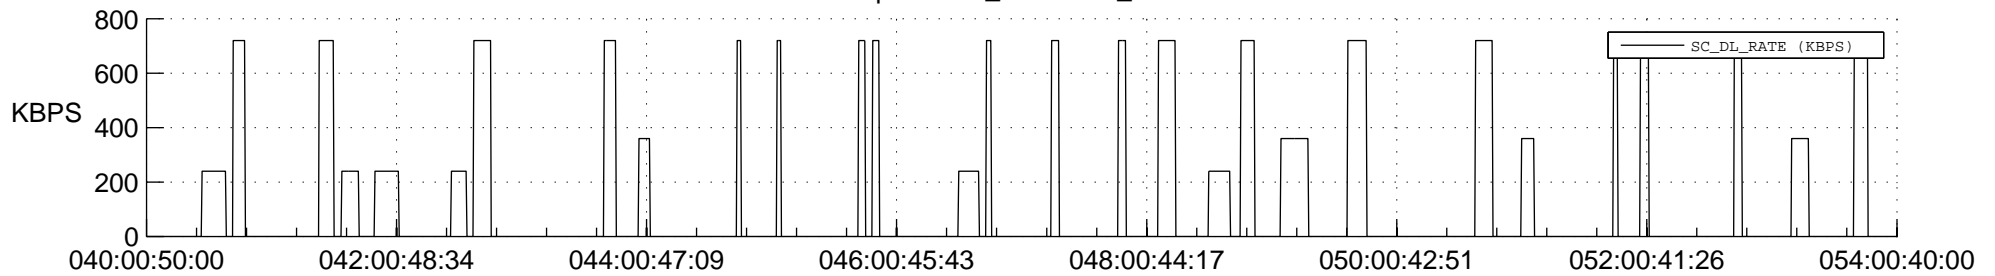

STEREO AHEAD SSR PCT Full Prediction

SWAVES_Percent_Full_Prediction

IMPACT_Percent_Full_Prediction

PLASTIC_Percent_Full_Prediction

Spacecraft_DownLink_Rate

Ground Time (2018:040:00:50:00.000 -2018:054:00:40:00.000)