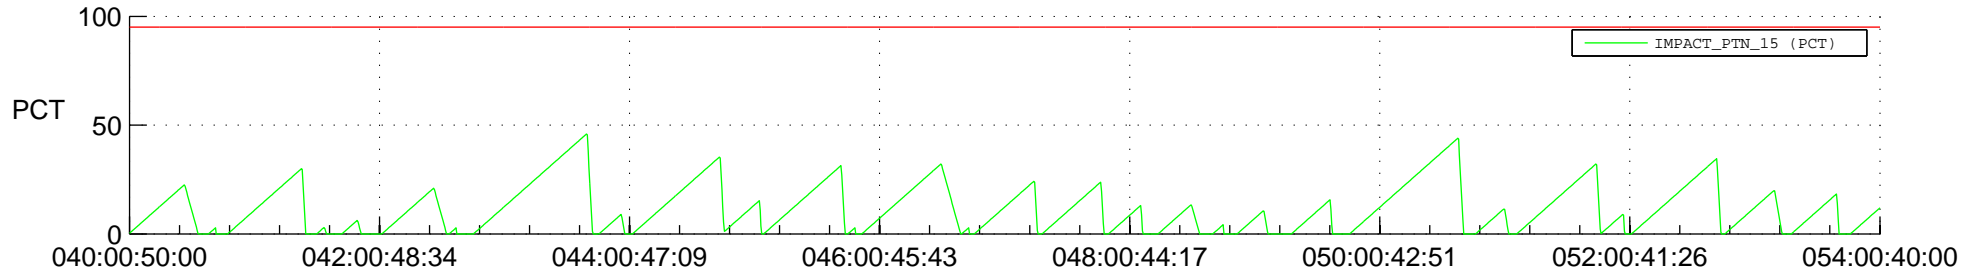

STEREO AHEAD SSR PCT Full Prediction

SWAVES_Percent_Full_Prediction

IMPACT_Percent_Full_Prediction

PLASTIC_Percent_Full_Prediction

Spacecraft_DownLink_Rate

Ground Time (2018:040:00:50:00.000 -2018:054:00:40:00.000)