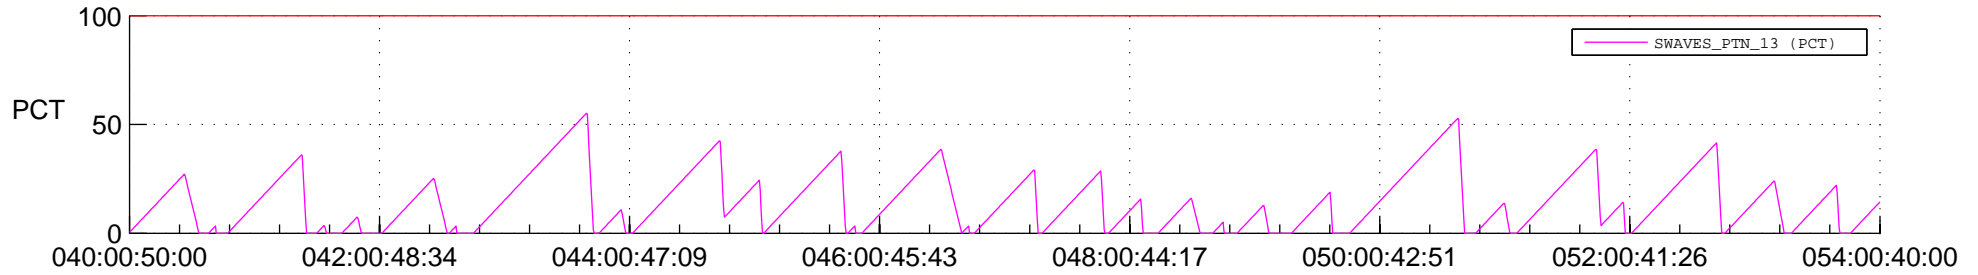

STEREO AHEAD SSR PCT Full Prediction

SWAVES_Percent_Full_Prediction

IMPACT_Percent_Full_Prediction

PLASTIC_Percent_Full_Prediction

Spacecraft_DownLink_Rate

Ground Time (2018:040:00:50:00.000 -2018:054:00:40:00.000)