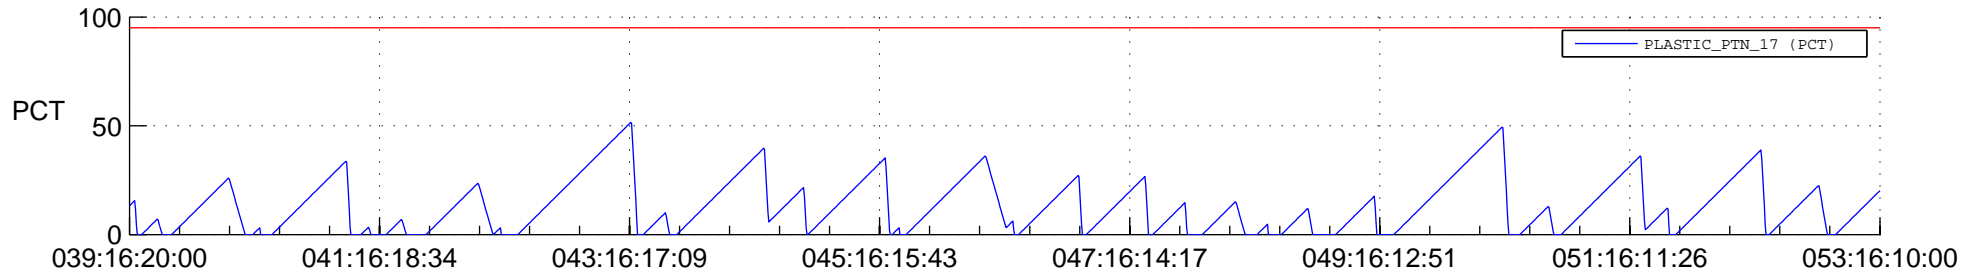

STEREO AHEAD SSR PCT Full Prediction

SWAVES_Percent_Full_Prediction

IMPACT_Percent_Full_Prediction

PLASTIC_Percent_Full_Prediction

Spacecraft_DownLink_Rate

Ground Time (2018:039:16:20:00.000 -2018:053:16:10:00.000)