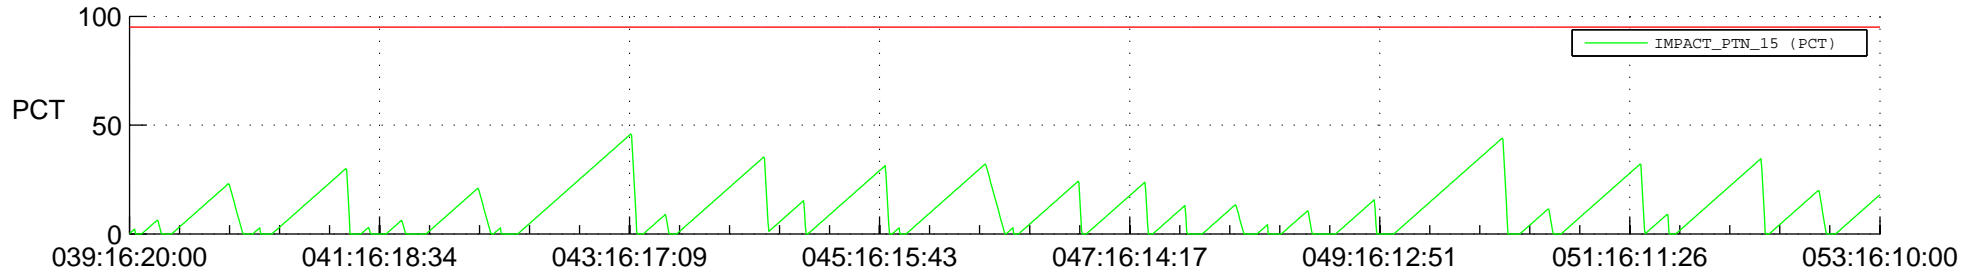

STEREO AHEAD SSR PCT Full Prediction

SWAVES_Percent_Full_Prediction

IMPACT_Percent_Full_Prediction

PLASTIC_Percent_Full_Prediction

Spacecraft_DownLink_Rate

Ground Time (2018:039:16:20:00.000 -2018:053:16:10:00.000)