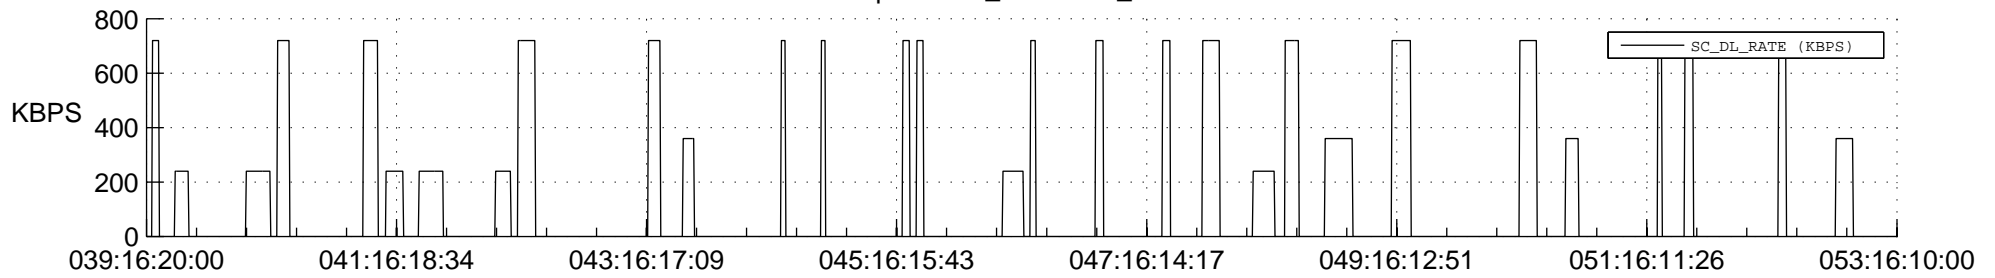

STEREO AHEAD SSR PCT Full Prediction

SWAVES_Percent_Full_Prediction

IMPACT_Percent_Full_Prediction

PLASTIC_Percent_Full_Prediction

Spacecraft_DownLink_Rate

Ground Time (2018:039:16:20:00.000 -2018:053:16:10:00.000)