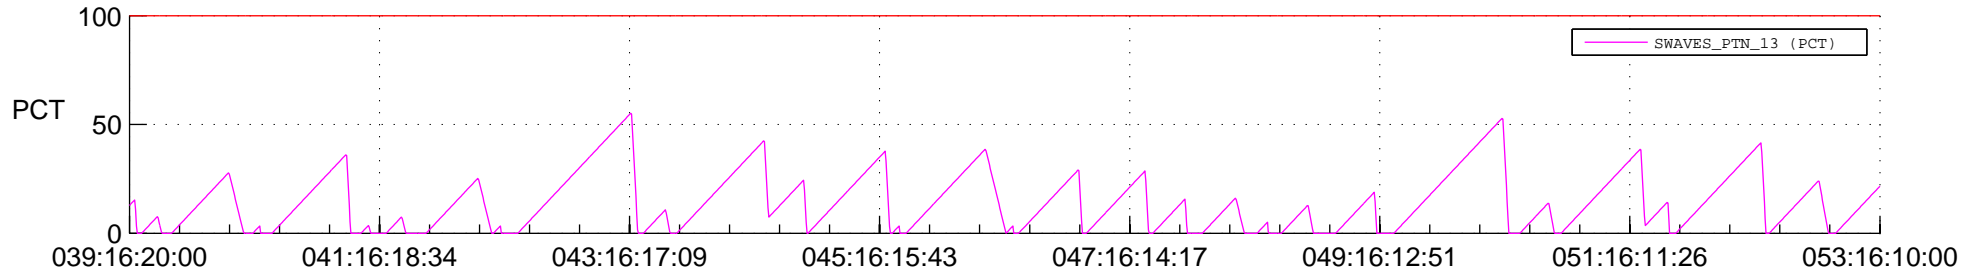

STEREO AHEAD SSR PCT Full Prediction

SWAVES_Percent_Full_Prediction

IMPACT_Percent_Full_Prediction

PLASTIC_Percent_Full_Prediction

Spacecraft_DownLink_Rate

Ground Time (2018:039:16:20:00.000 -2018:053:16:10:00.000)