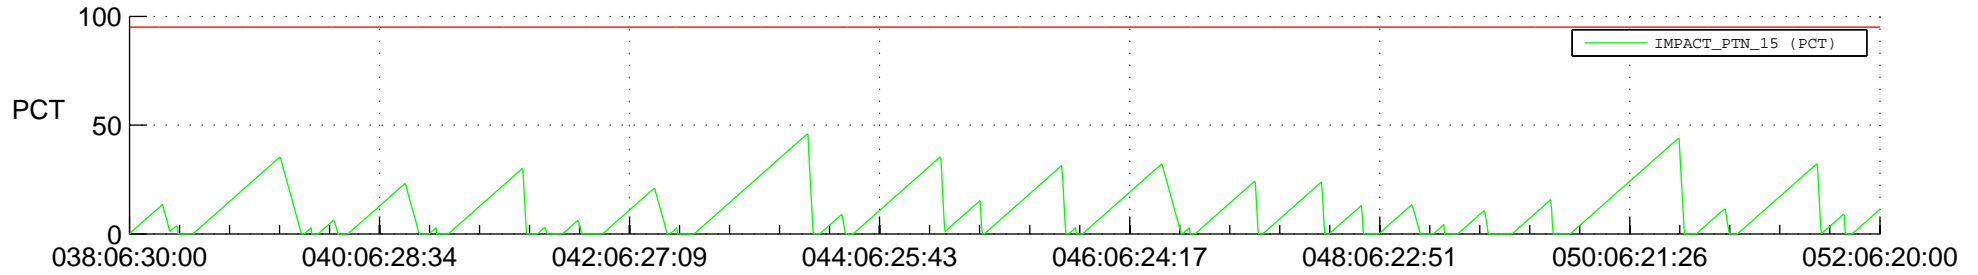

IMPACT_Percent_Full_Prediction