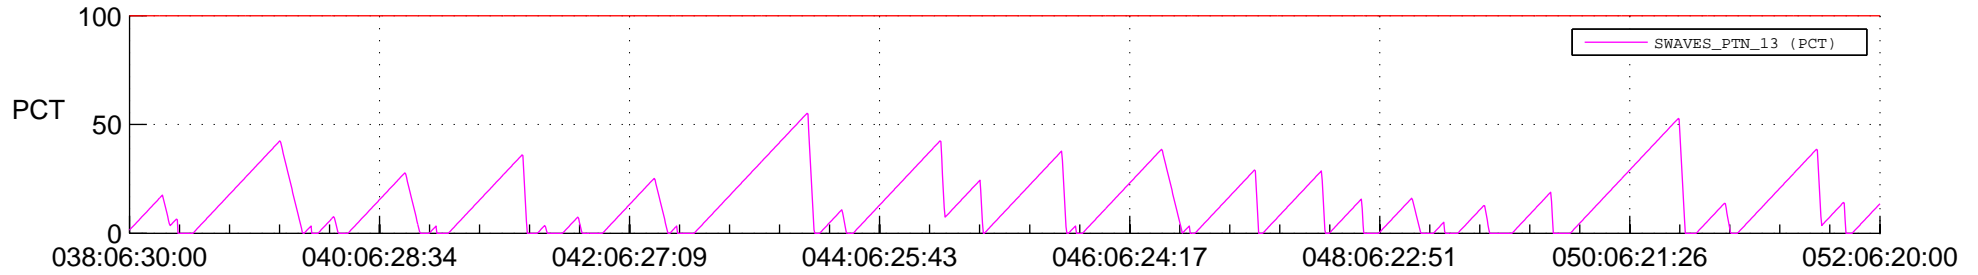

## SWAVES\_Percent\_Full\_Prediction

## Spacecraft\_DownLink\_Rate

Ground Time (2018:038:06:30:00.000 -2018:052:06:20:00.000)