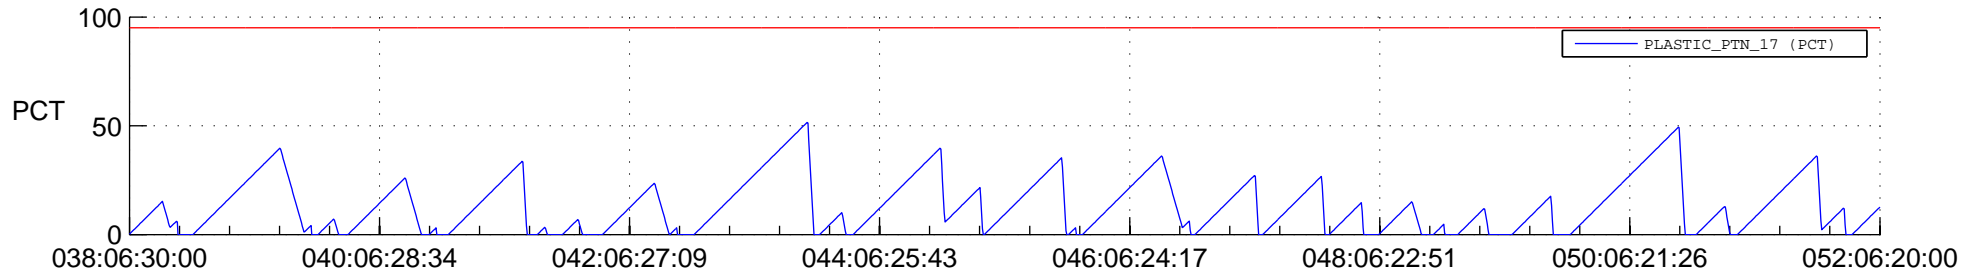

## SWAVES\_Percent\_Full\_Prediction

## Spacecraft\_DownLink\_Rate

Ground Time (2018:038:06:30:00.000 -2018:052:06:20:00.000)