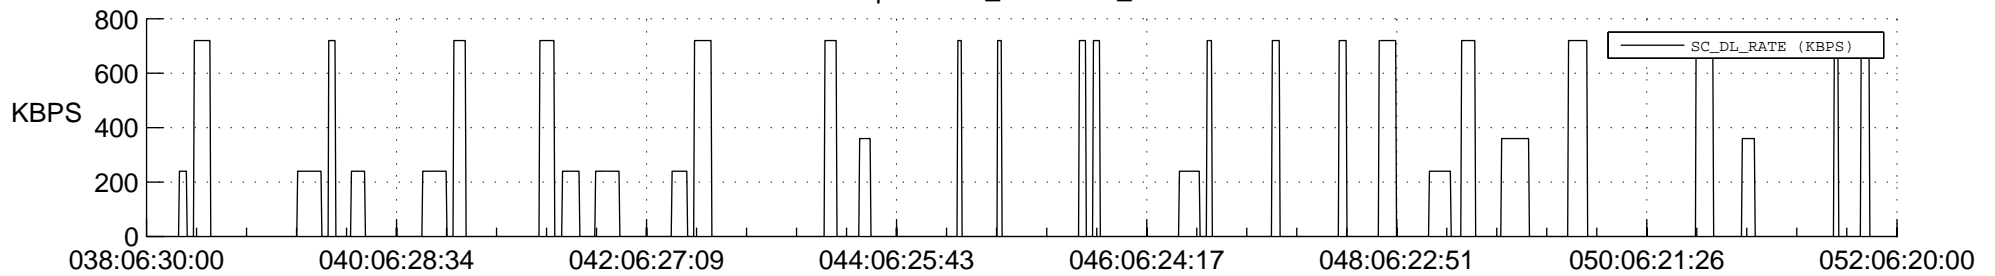

## Spacecraft\_DownLink\_Rate

Ground Time (2018:038:06:30:00.000 -2018:052:06:20:00.000)