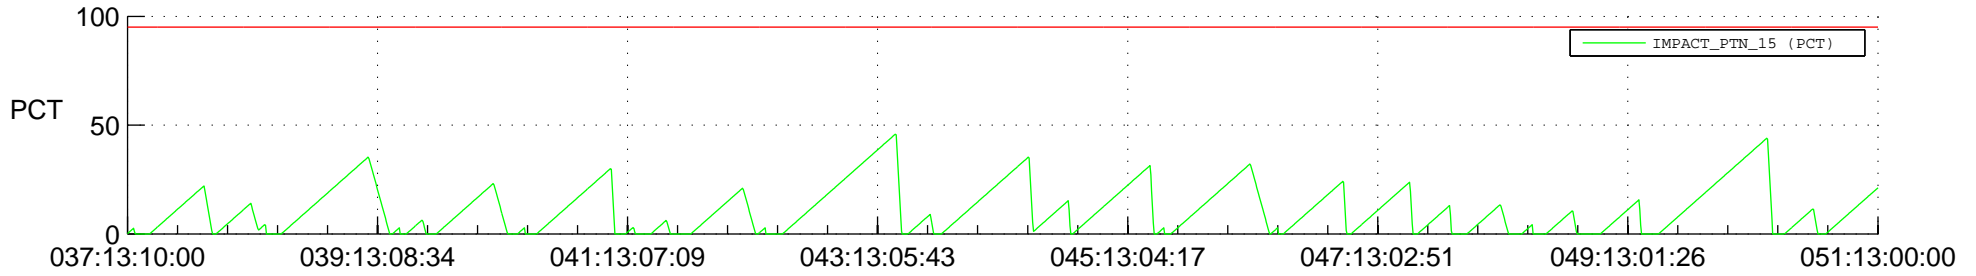

STEREO AHEAD SSR PCT Full Prediction

SWAVES_Percent_Full_Prediction

IMPACT_Percent_Full_Prediction

PLASTIC_Percent_Full_Prediction

Spacecraft_DownLink_Rate

Ground Time (2018:037:13:10:00.000 -2018:051:13:00:00.000)