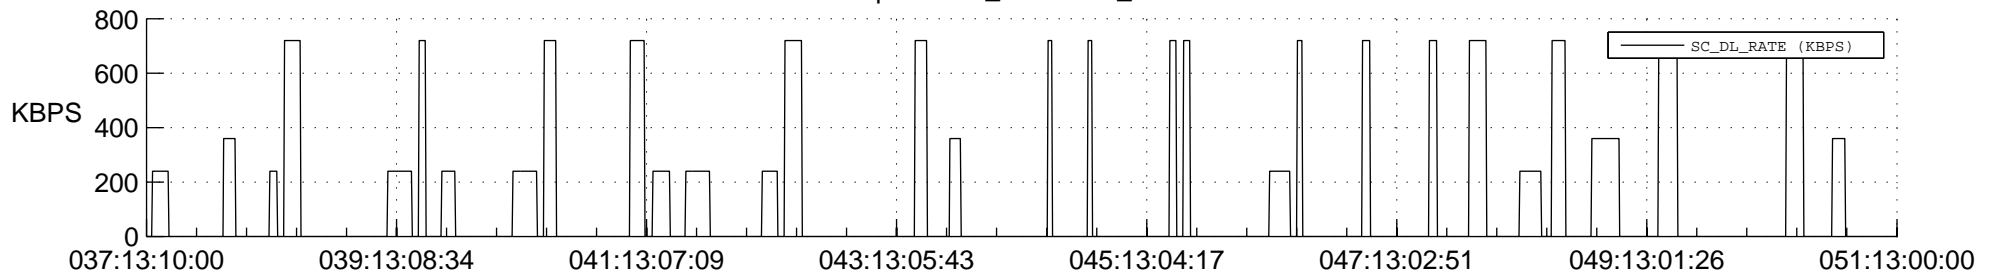

STEREO AHEAD SSR PCT Full Prediction

SWAVES_Percent_Full_Prediction

IMPACT_Percent_Full_Prediction

PLASTIC_Percent_Full_Prediction

Spacecraft_DownLink_Rate

Ground Time (2018:037:13:10:00.000 -2018:051:13:00:00.000)