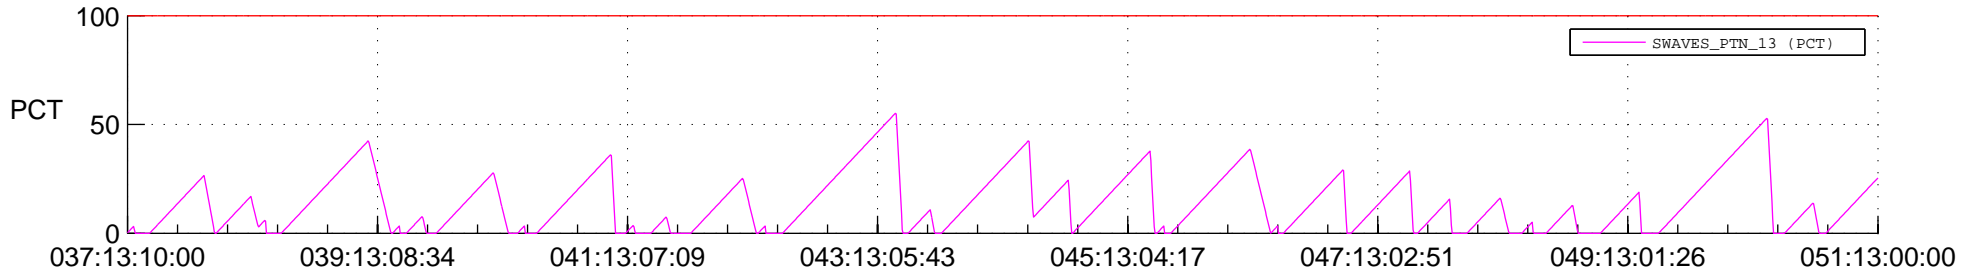

STEREO AHEAD SSR PCT Full Prediction

SWAVES_Percent_Full_Prediction

IMPACT_Percent_Full_Prediction

PLASTIC_Percent_Full_Prediction

Spacecraft_DownLink_Rate

Ground Time (2018:037:13:10:00.000 -2018:051:13:00:00.000)