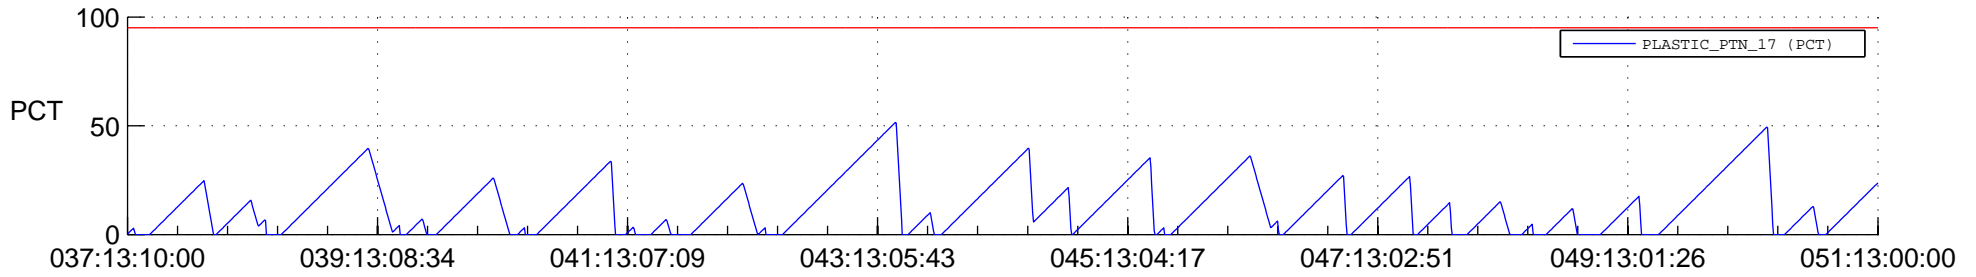

STEREO AHEAD SSR PCT Full Prediction

SWAVES_Percent_Full_Prediction

IMPACT_Percent_Full_Prediction

PLASTIC_Percent_Full_Prediction

Spacecraft_DownLink_Rate

Ground Time (2018:037:13:10:00.000 -2018:051:13:00:00.000)