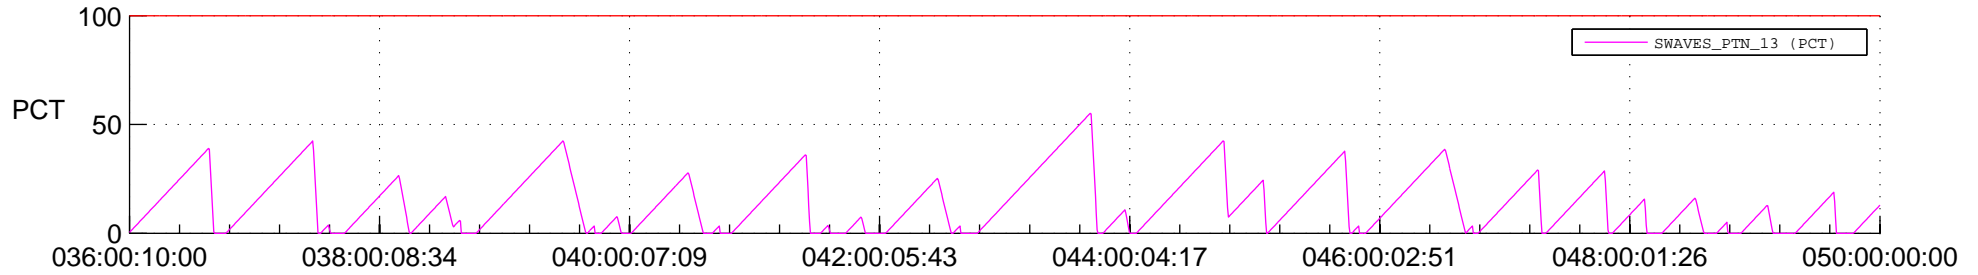

STEREO AHEAD SSR PCT Full Prediction

SWAVES_Percent_Full_Prediction

IMPACT_Percent_Full_Prediction

PLASTIC_Percent_Full_Prediction

Spacecraft_DownLink_Rate

Ground Time (2018:036:00:10:00.000 -2018:050:00:00:00.000)