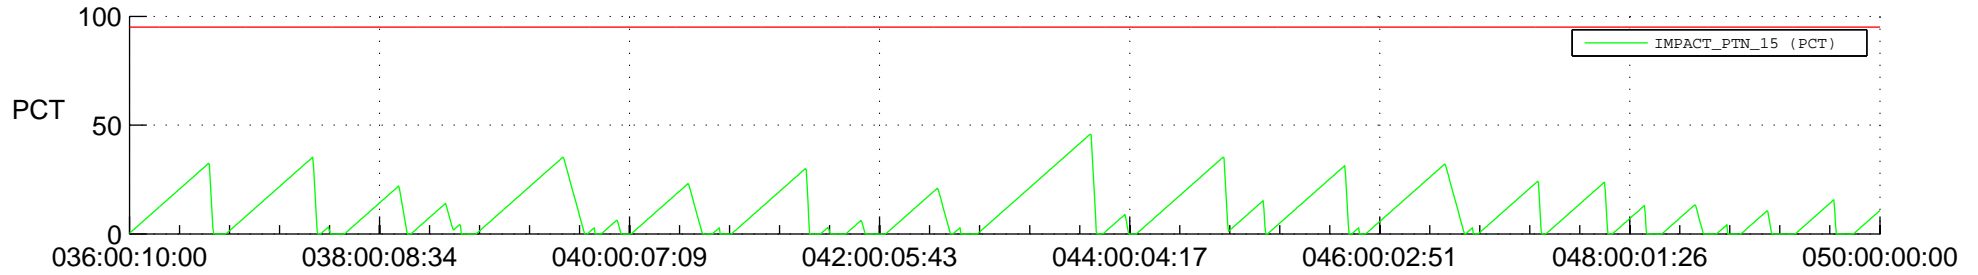

STEREO AHEAD SSR PCT Full Prediction

SWAVES_Percent_Full_Prediction

IMPACT_Percent_Full_Prediction

PLASTIC_Percent_Full_Prediction

Spacecraft_DownLink_Rate

Ground Time (2018:036:00:10:00.000 -2018:050:00:00:00.000)