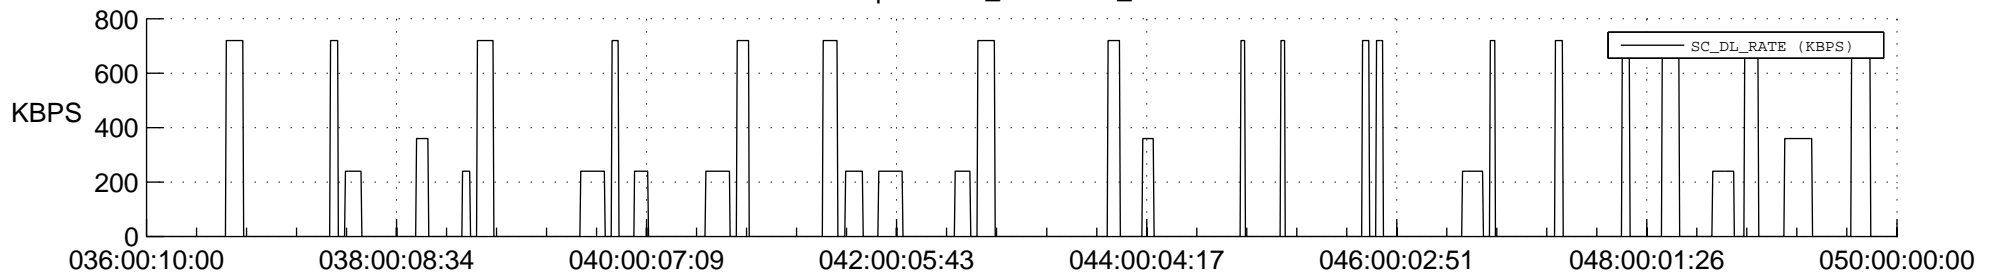

STEREO AHEAD SSR PCT Full Prediction

SWAVES_Percent_Full_Prediction

IMPACT_Percent_Full_Prediction

PLASTIC_Percent_Full_Prediction

Spacecraft_DownLink_Rate

Ground Time (2018:036:00:10:00.000 -2018:050:00:00:00.000)