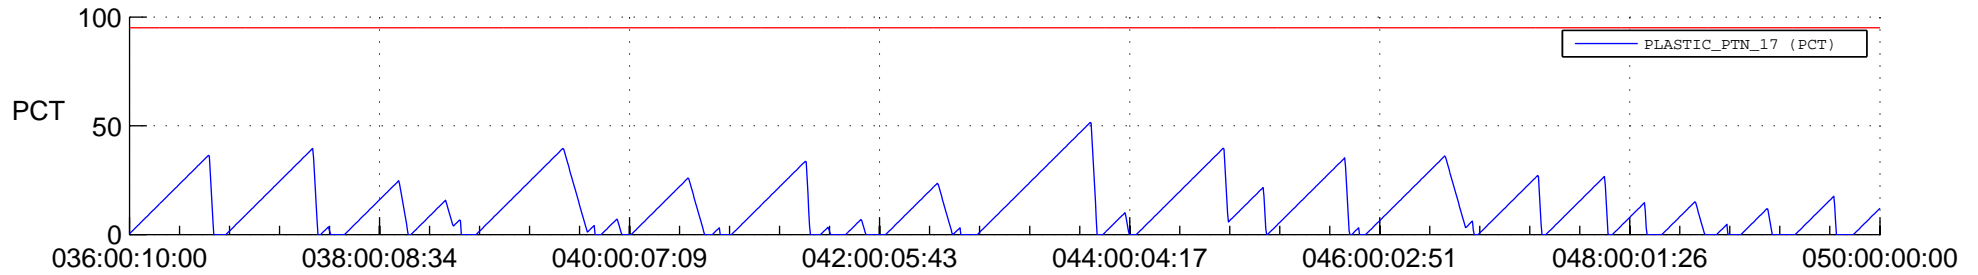

STEREO AHEAD SSR PCT Full Prediction

SWAVES_Percent_Full_Prediction

IMPACT_Percent_Full_Prediction

PLASTIC_Percent_Full_Prediction

Spacecraft_DownLink_Rate

Ground Time (2018:036:00:10:00.000 -2018:050:00:00:00.000)