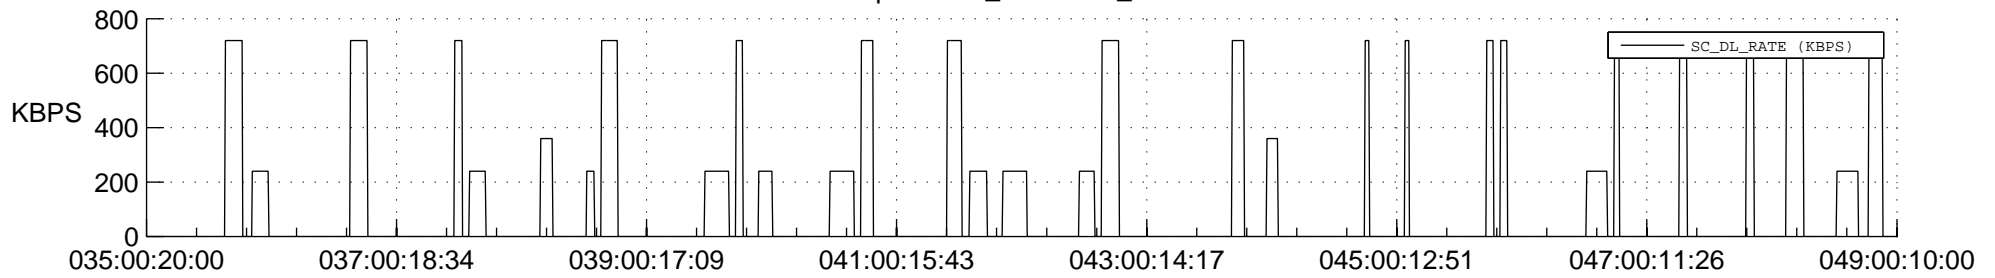

## Spacecraft\_DownLink\_Rate

Ground Time (2018:035:00:20:00.000 -2018:049:00:10:00.000)