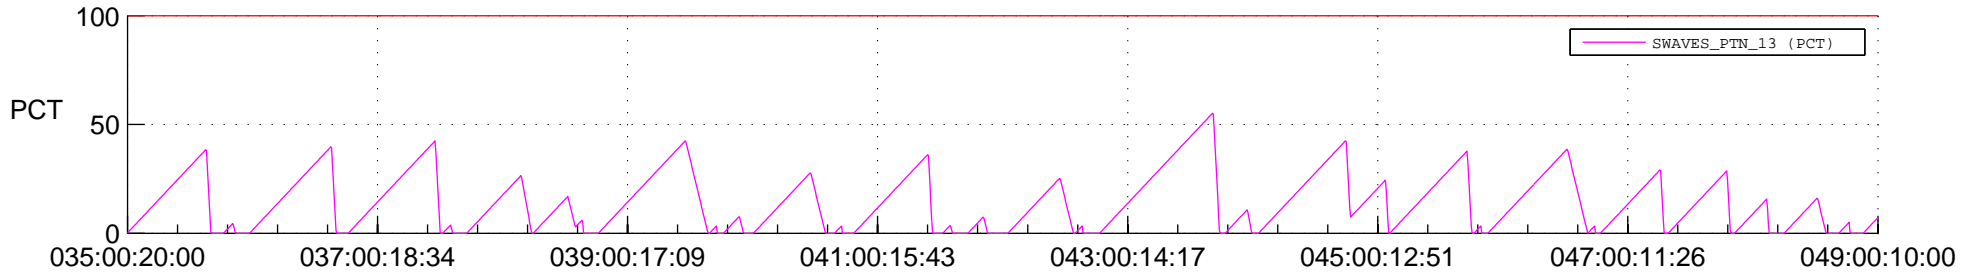

## SWAVES\_Percent\_Full\_Prediction

## Spacecraft\_DownLink\_Rate

Ground Time (2018:035:00:20:00.000 -2018:049:00:10:00.000)