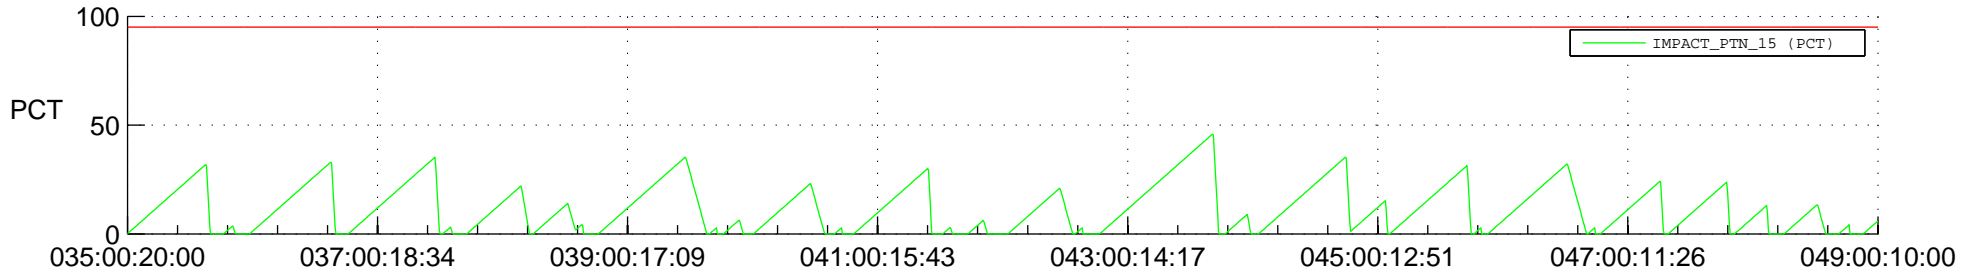

IMPACT_Percent_Full_Prediction