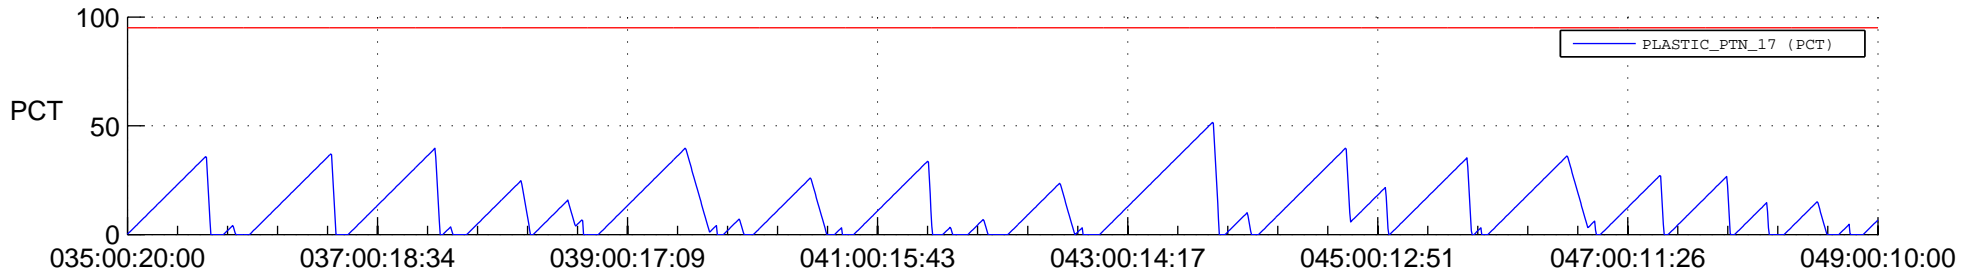

## SWAVES\_Percent\_Full\_Prediction

## Spacecraft\_DownLink\_Rate

Ground Time (2018:035:00:20:00.000 -2018:049:00:10:00.000)