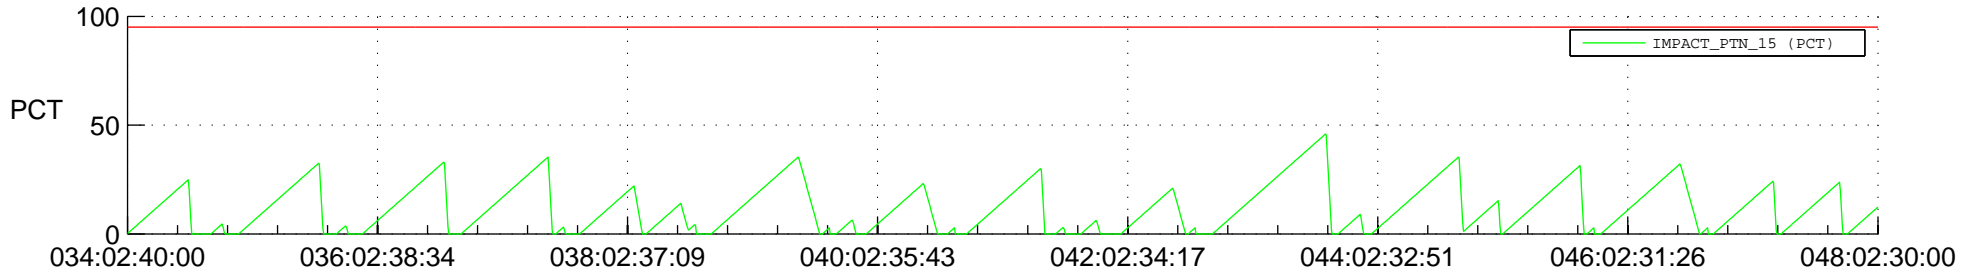

IMPACT_Percent_Full_Prediction