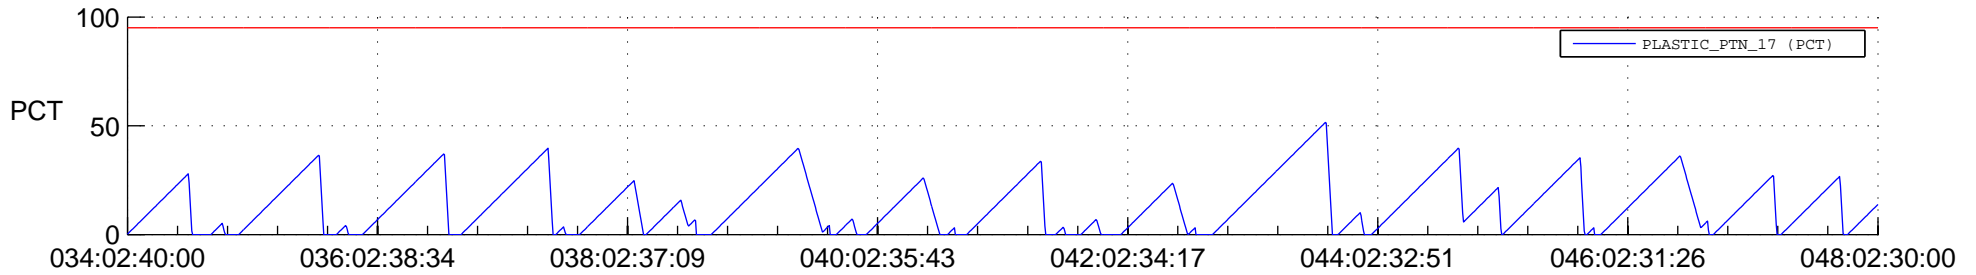

PLASTIC_Percent_Full_Prediction