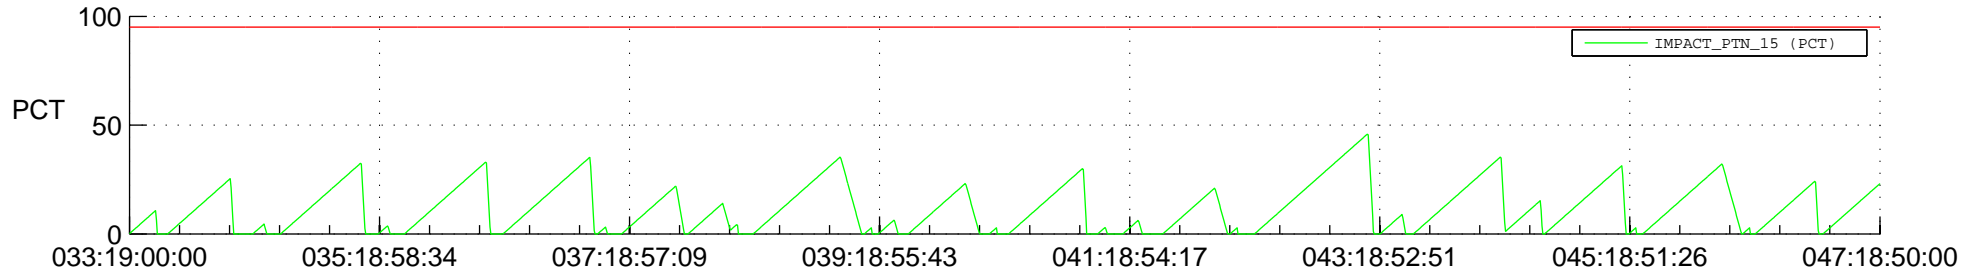

IMPACT_Percent_Full_Prediction