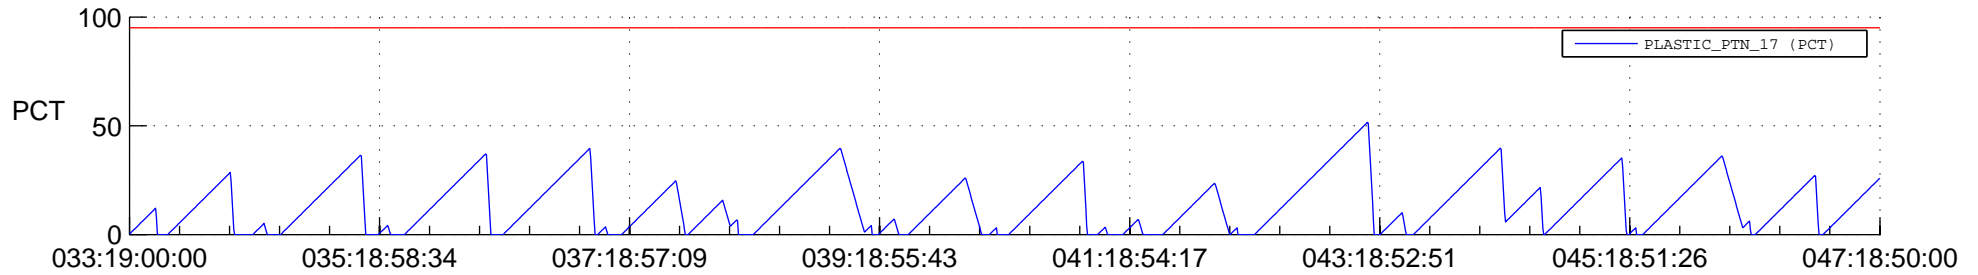

PLASTIC_Percent_Full_Prediction