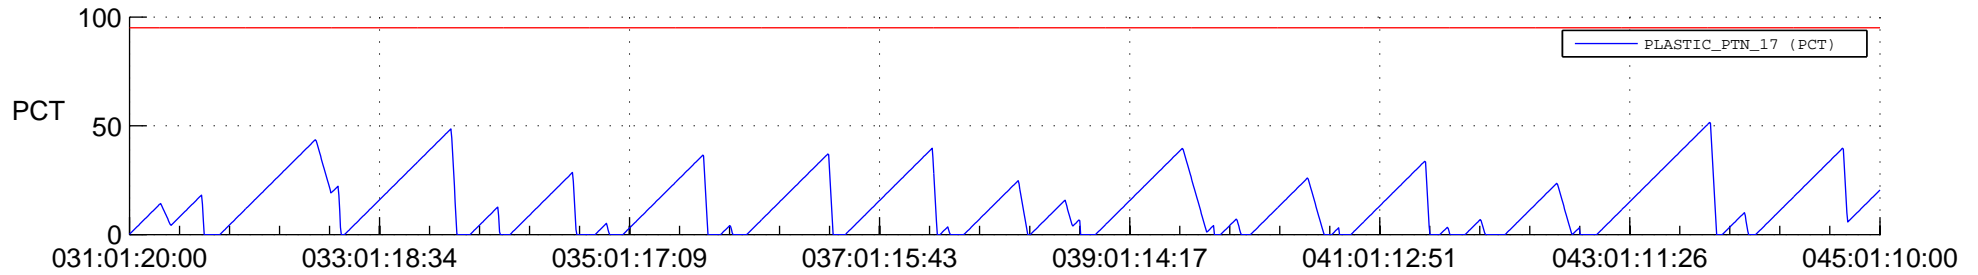

STEREO AHEAD SSR PCT Full Prediction

SWAVES_Percent_Full_Prediction

IMPACT_Percent_Full_Prediction

PLASTIC_Percent_Full_Prediction

Spacecraft_DownLink_Rate