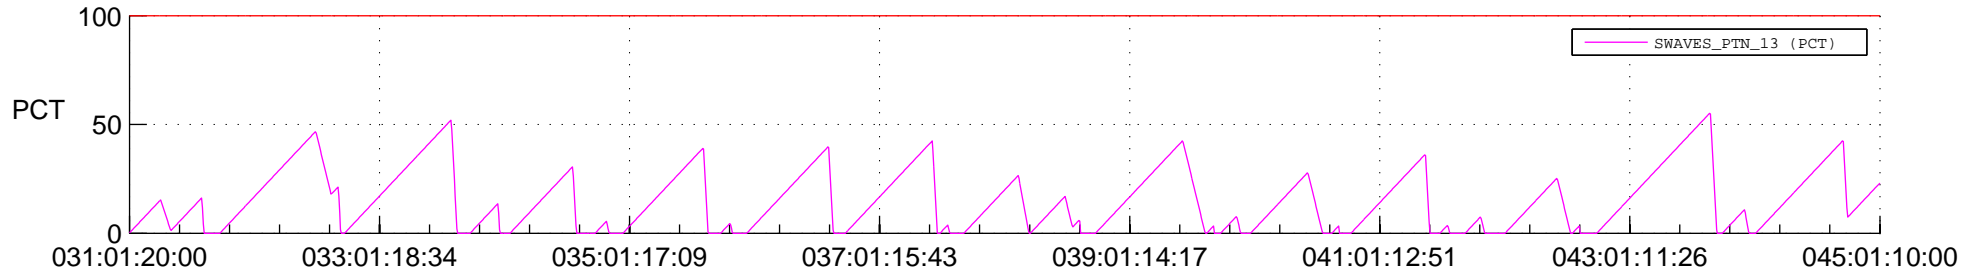

STEREO AHEAD SSR PCT Full Prediction

SWAVES_Percent_Full_Prediction

IMPACT_Percent_Full_Prediction

PLASTIC_Percent_Full_Prediction

Spacecraft_DownLink_Rate