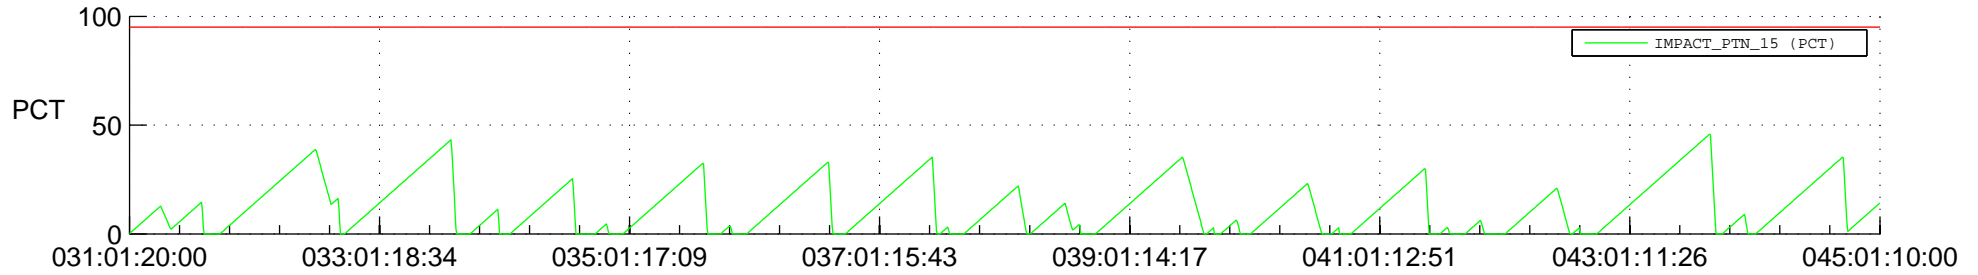

STEREO AHEAD SSR PCT Full Prediction

SWAVES_Percent_Full_Prediction

IMPACT_Percent_Full_Prediction

PLASTIC_Percent_Full_Prediction

Spacecraft_DownLink_Rate