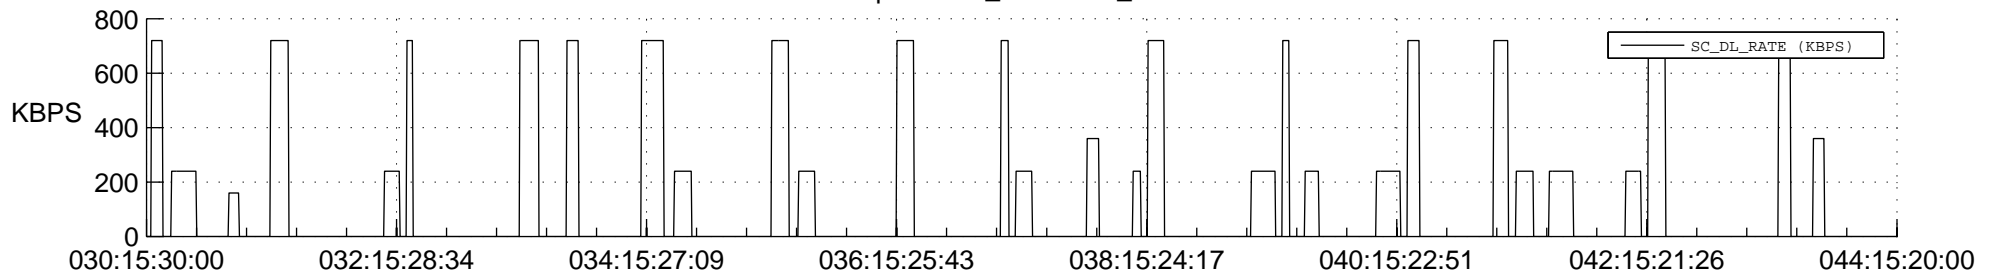

STEREO AHEAD SSR PCT Full Prediction

SWAVES_Percent_Full_Prediction

IMPACT_Percent_Full_Prediction

PLASTIC_Percent_Full_Prediction

Spacecraft_DownLink_Rate

Ground Time (2018:030:15:30:00.000 -2018:044:15:20:00.000)