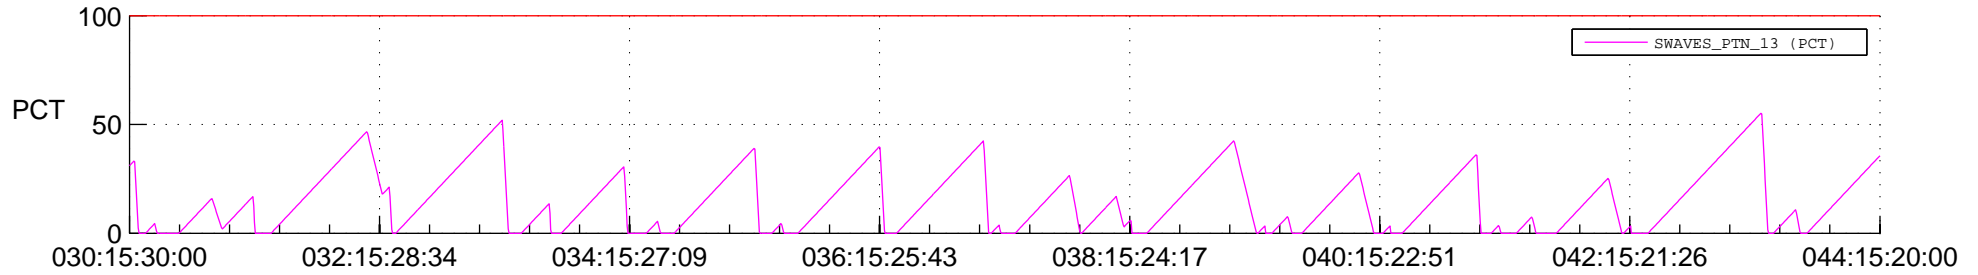

STEREO AHEAD SSR PCT Full Prediction

SWAVES_Percent_Full_Prediction

IMPACT_Percent_Full_Prediction

PLASTIC_Percent_Full_Prediction

Spacecraft_DownLink_Rate

Ground Time (2018:030:15:30:00.000 -2018:044:15:20:00.000)