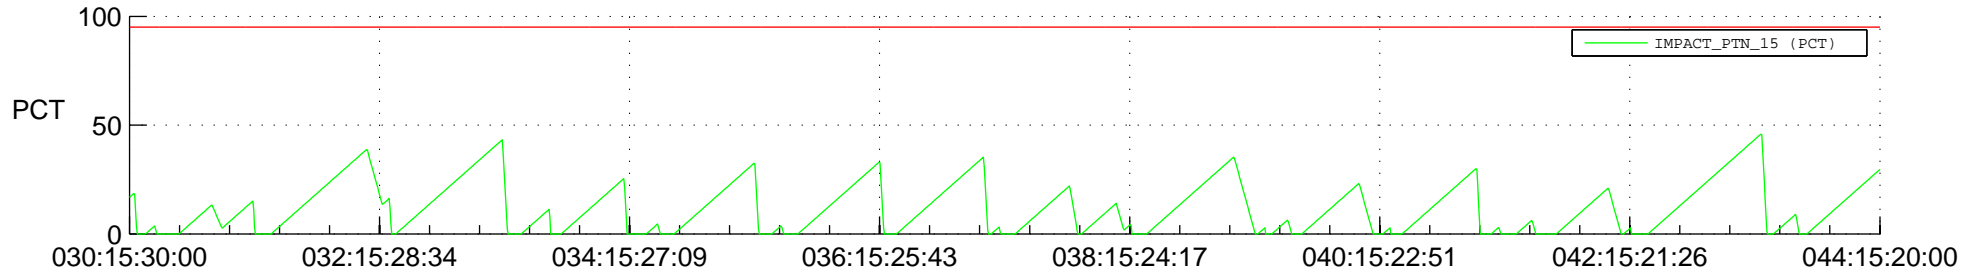

STEREO AHEAD SSR PCT Full Prediction

SWAVES_Percent_Full_Prediction

IMPACT_Percent_Full_Prediction

PLASTIC_Percent_Full_Prediction

Spacecraft_DownLink_Rate

Ground Time (2018:030:15:30:00.000 -2018:044:15:20:00.000)