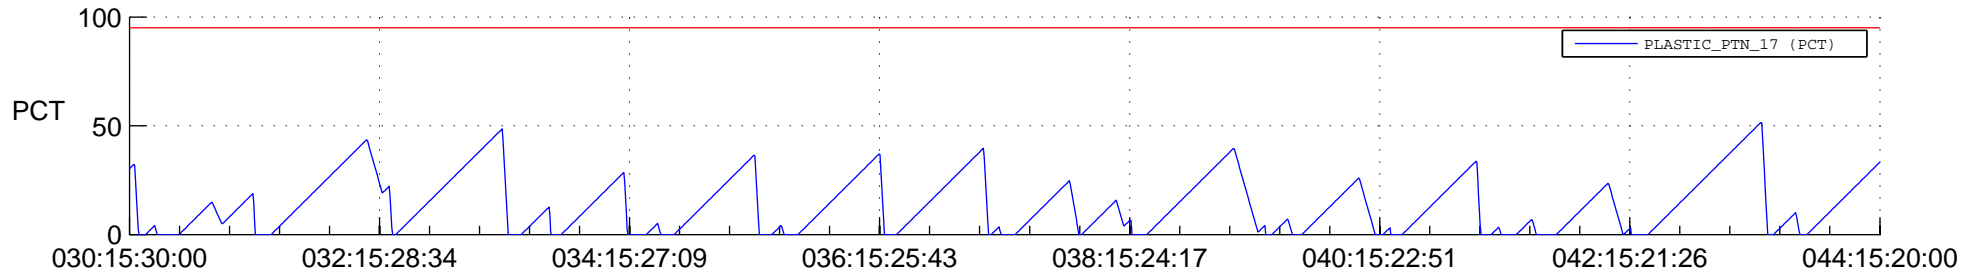

STEREO AHEAD SSR PCT Full Prediction

SWAVES_Percent_Full_Prediction

IMPACT_Percent_Full_Prediction

PLASTIC_Percent_Full_Prediction

Spacecraft_DownLink_Rate

Ground Time (2018:030:15:30:00.000 -2018:044:15:20:00.000)