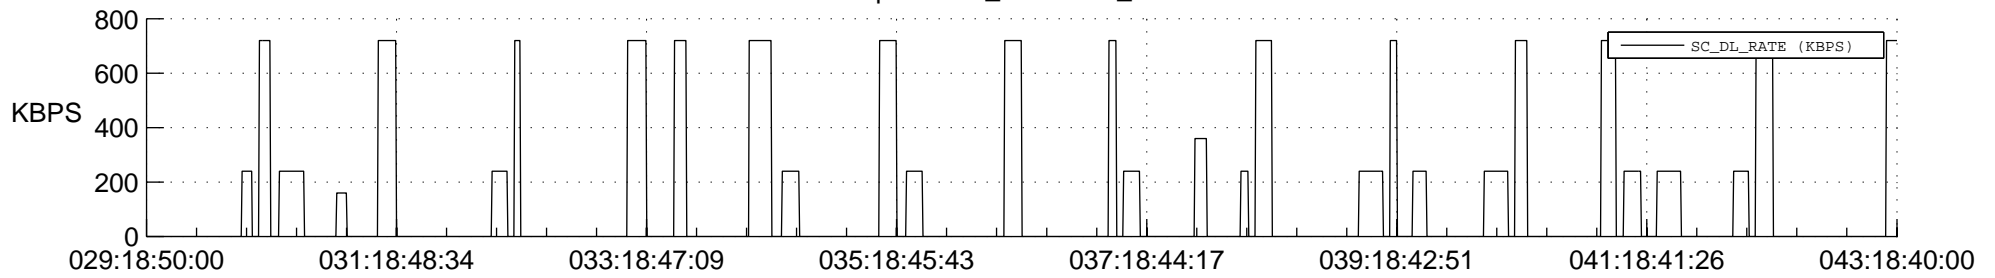

## Spacecraft\_DownLink\_Rate

Ground Time (2018:029:18:50:00.000 -2018:043:18:40:00.000)