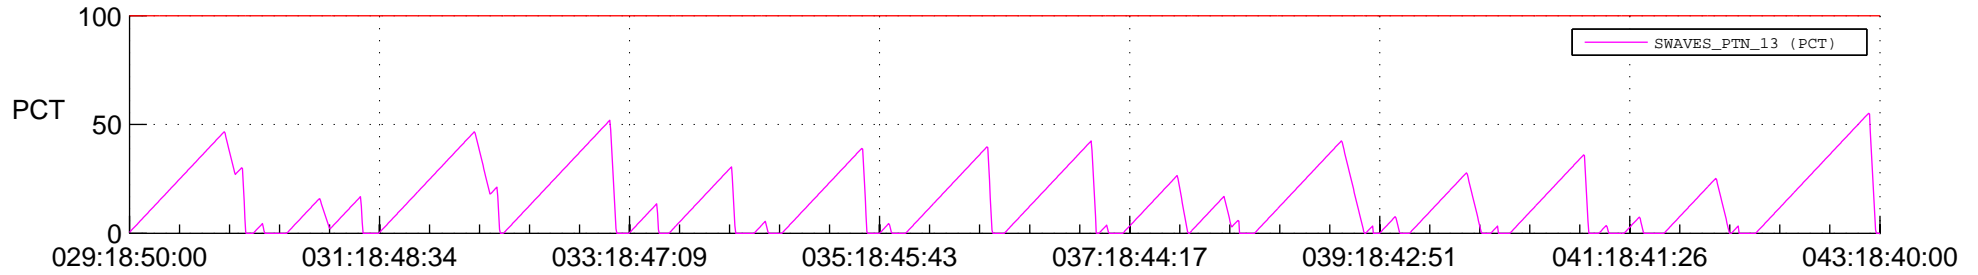

## SWAVES\_Percent\_Full\_Prediction

## Spacecraft\_DownLink\_Rate

Ground Time (2018:029:18:50:00.000 -2018:043:18:40:00.000)