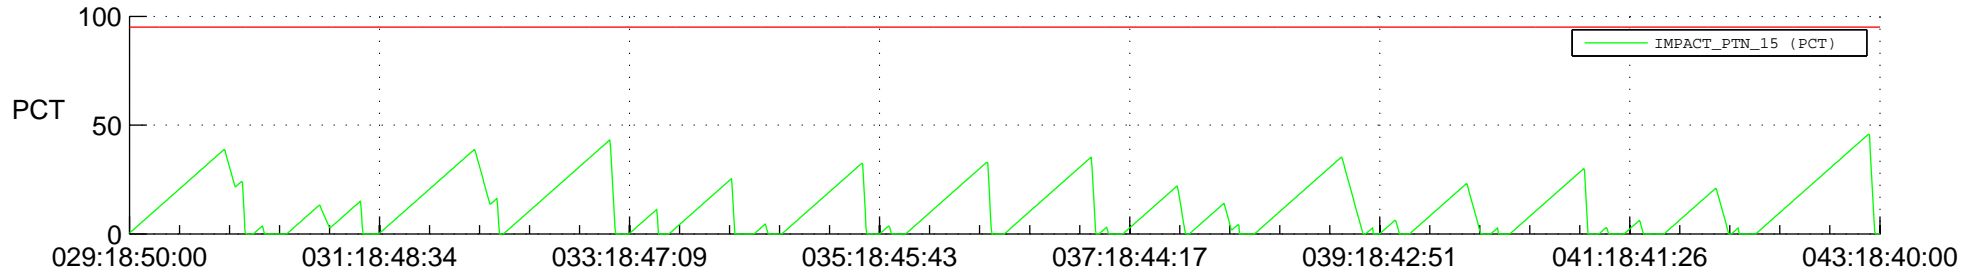

IMPACT_Percent_Full_Prediction