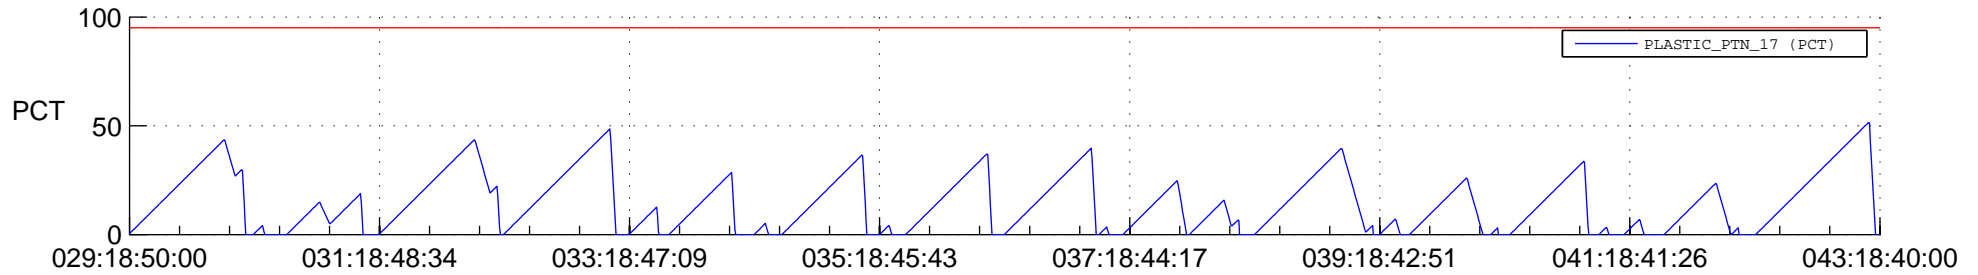

## SWAVES\_Percent\_Full\_Prediction

## Spacecraft\_DownLink\_Rate

Ground Time (2018:029:18:50:00.000 -2018:043:18:40:00.000)