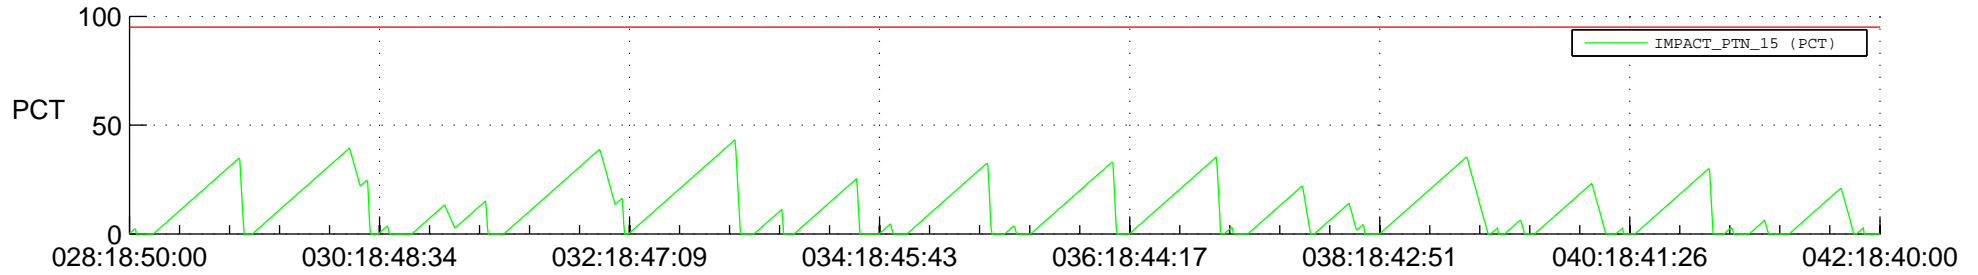

STEREO AHEAD SSR PCT Full Prediction

SWAVES_Percent_Full_Prediction

IMPACT_Percent_Full_Prediction

PLASTIC_Percent_Full_Prediction

Spacecraft_DownLink_Rate

Ground Time (2018:028:18:50:00.000 -2018:042:18:40:00.000)