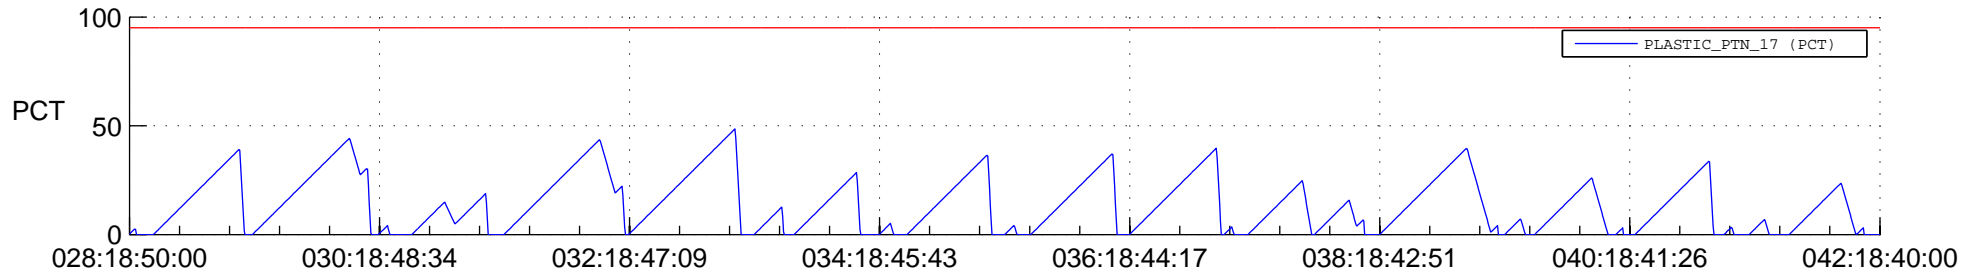

STEREO AHEAD SSR PCT Full Prediction

SWAVES_Percent_Full_Prediction

IMPACT_Percent_Full_Prediction

PLASTIC_Percent_Full_Prediction

Spacecraft_DownLink_Rate

Ground Time (2018:028:18:50:00.000 -2018:042:18:40:00.000)