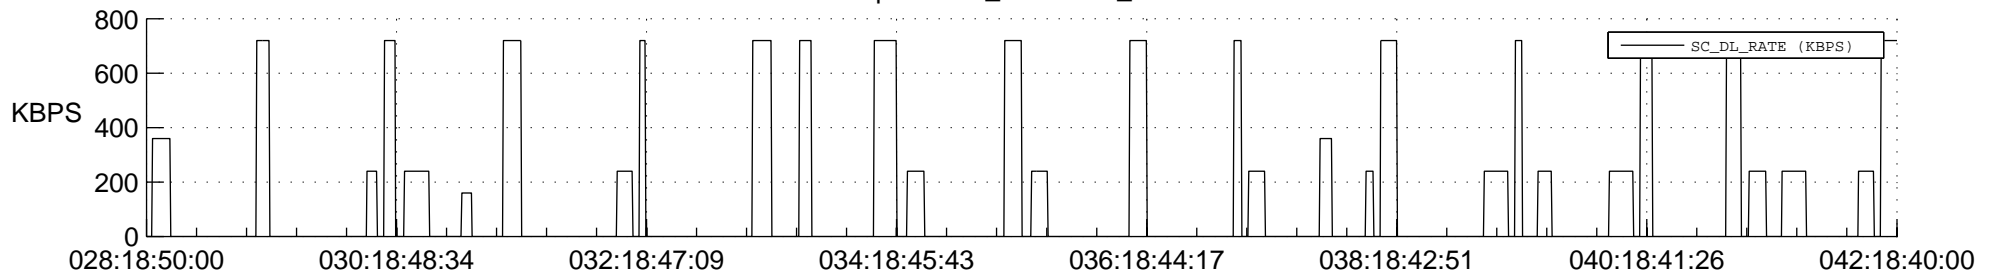

STEREO AHEAD SSR PCT Full Prediction

SWAVES_Percent_Full_Prediction

IMPACT_Percent_Full_Prediction

PLASTIC_Percent_Full_Prediction

Spacecraft_DownLink_Rate

Ground Time (2018:028:18:50:00.000 -2018:042:18:40:00.000)