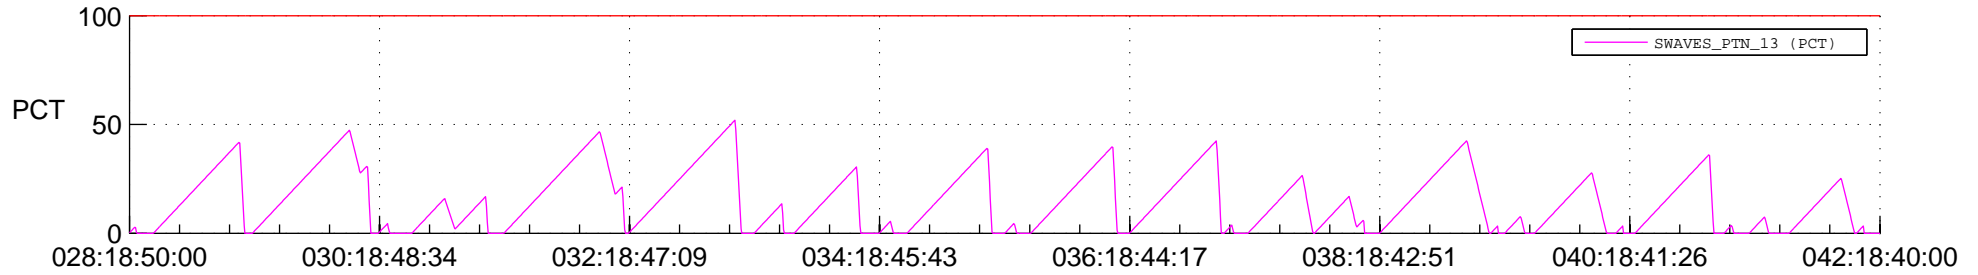

STEREO AHEAD SSR PCT Full Prediction

SWAVES_Percent_Full_Prediction

IMPACT_Percent_Full_Prediction

PLASTIC_Percent_Full_Prediction

Spacecraft_DownLink_Rate

Ground Time (2018:028:18:50:00.000 -2018:042:18:40:00.000)