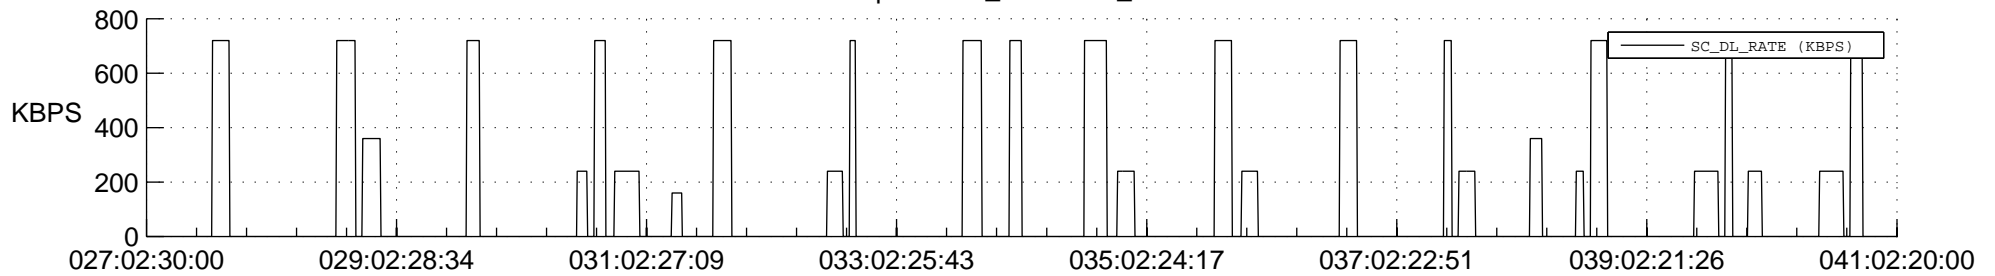

STEREO AHEAD SSR PCT Full Prediction

SWAVES_Percent_Full_Prediction

IMPACT_Percent_Full_Prediction

PLASTIC_Percent_Full_Prediction

Spacecraft_DownLink_Rate

Ground Time (2018:027:02:30:00.000 -2018:041:02:20:00.000)