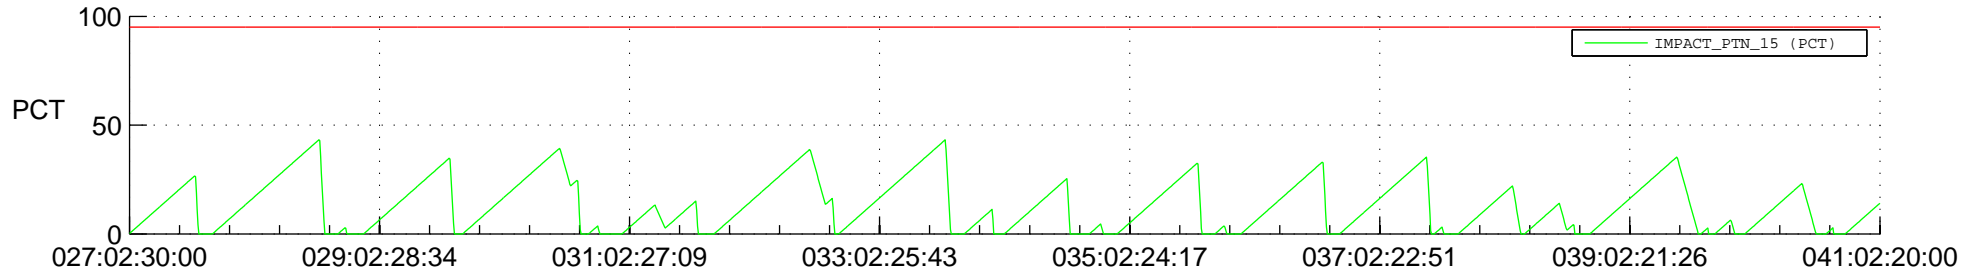

STEREO AHEAD SSR PCT Full Prediction

SWAVES_Percent_Full_Prediction

IMPACT_Percent_Full_Prediction

PLASTIC_Percent_Full_Prediction

Spacecraft_DownLink_Rate

Ground Time (2018:027:02:30:00.000 -2018:041:02:20:00.000)