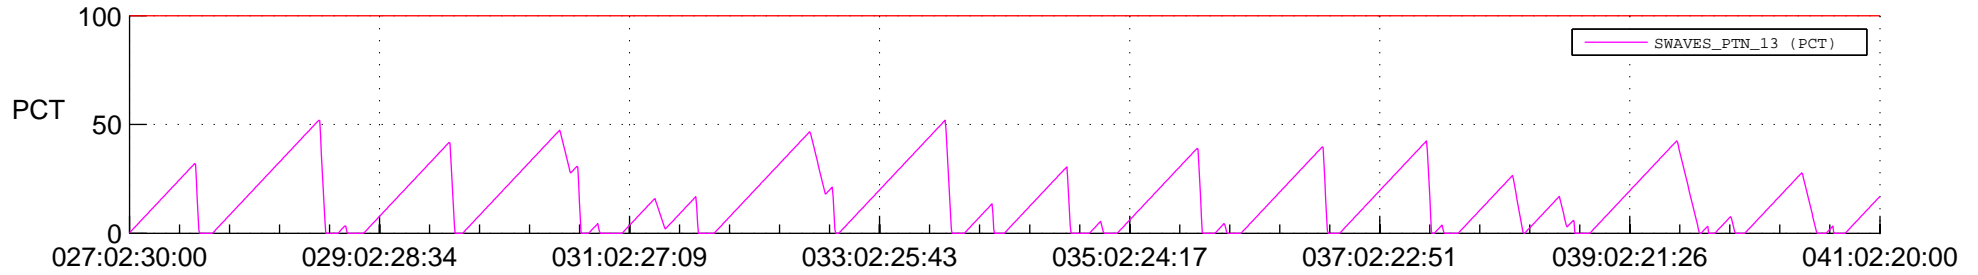

STEREO AHEAD SSR PCT Full Prediction

SWAVES_Percent_Full_Prediction

IMPACT_Percent_Full_Prediction

PLASTIC_Percent_Full_Prediction

Spacecraft_DownLink_Rate

Ground Time (2018:027:02:30:00.000 -2018:041:02:20:00.000)