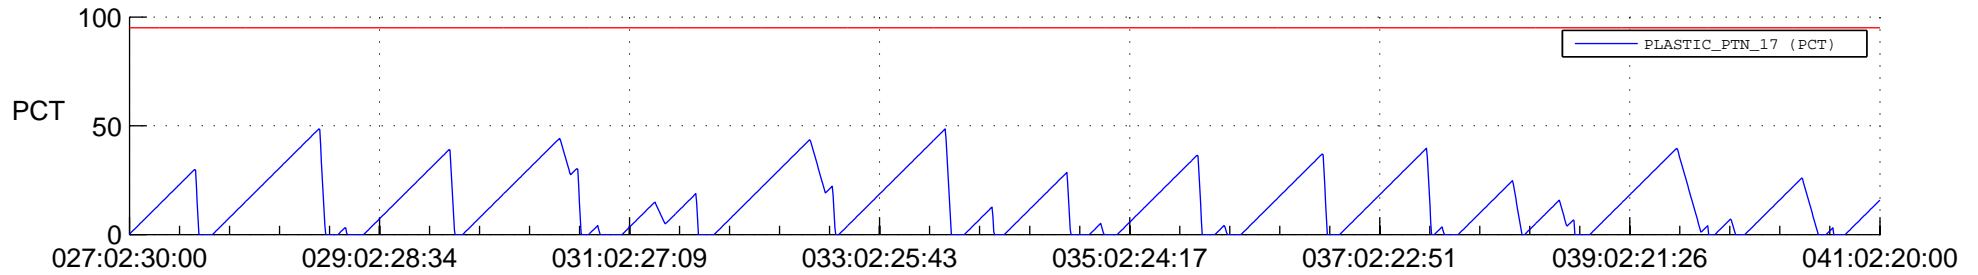

STEREO AHEAD SSR PCT Full Prediction

SWAVES_Percent_Full_Prediction

IMPACT_Percent_Full_Prediction

PLASTIC_Percent_Full_Prediction

Spacecraft_DownLink_Rate

Ground Time (2018:027:02:30:00.000 -2018:041:02:20:00.000)