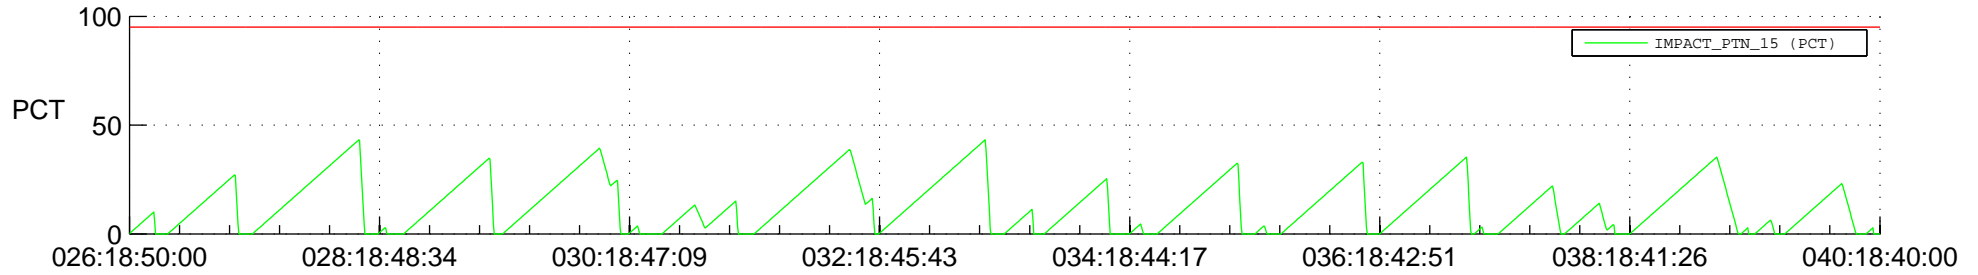

STEREO AHEAD SSR PCT Full Prediction

SWAVES_Percent_Full_Prediction

IMPACT_Percent_Full_Prediction

PLASTIC_Percent_Full_Prediction

Spacecraft_DownLink_Rate

Ground Time (2018:026:18:50:00.000 -2018:040:18:40:00.000)