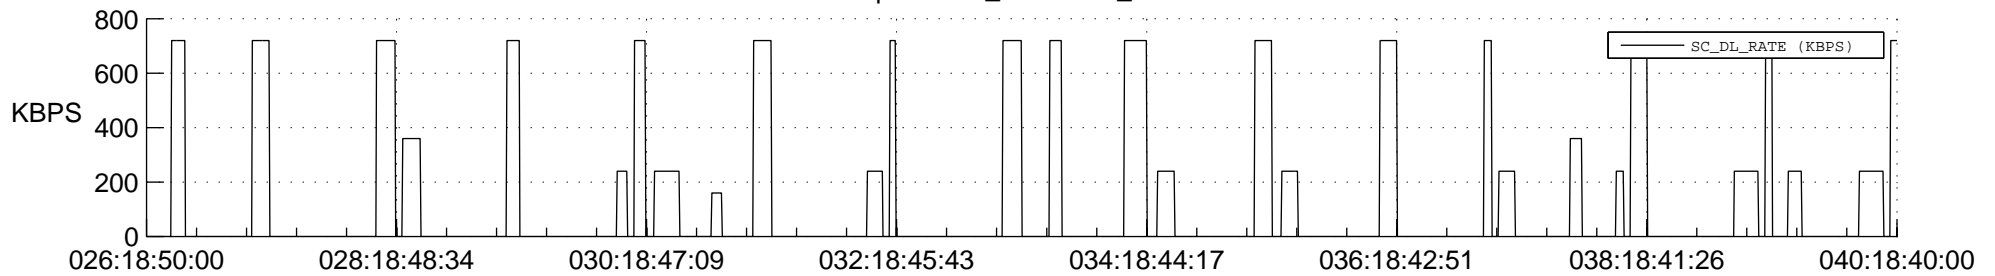

STEREO AHEAD SSR PCT Full Prediction

SWAVES_Percent_Full_Prediction

IMPACT_Percent_Full_Prediction

PLASTIC_Percent_Full_Prediction

Spacecraft_DownLink_Rate

Ground Time (2018:026:18:50:00.000 -2018:040:18:40:00.000)