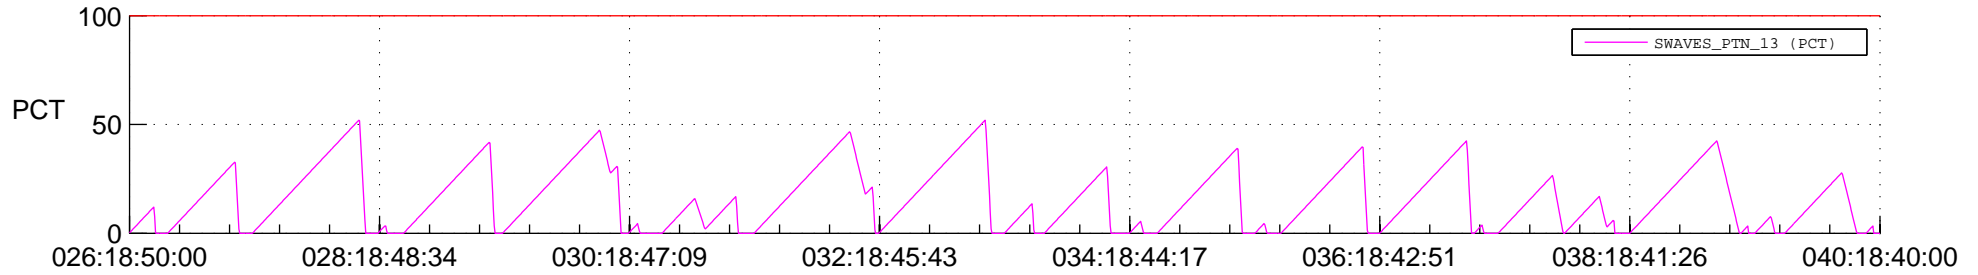

STEREO AHEAD SSR PCT Full Prediction

SWAVES_Percent_Full_Prediction

IMPACT_Percent_Full_Prediction

PLASTIC_Percent_Full_Prediction

Spacecraft_DownLink_Rate

Ground Time (2018:026:18:50:00.000 -2018:040:18:40:00.000)