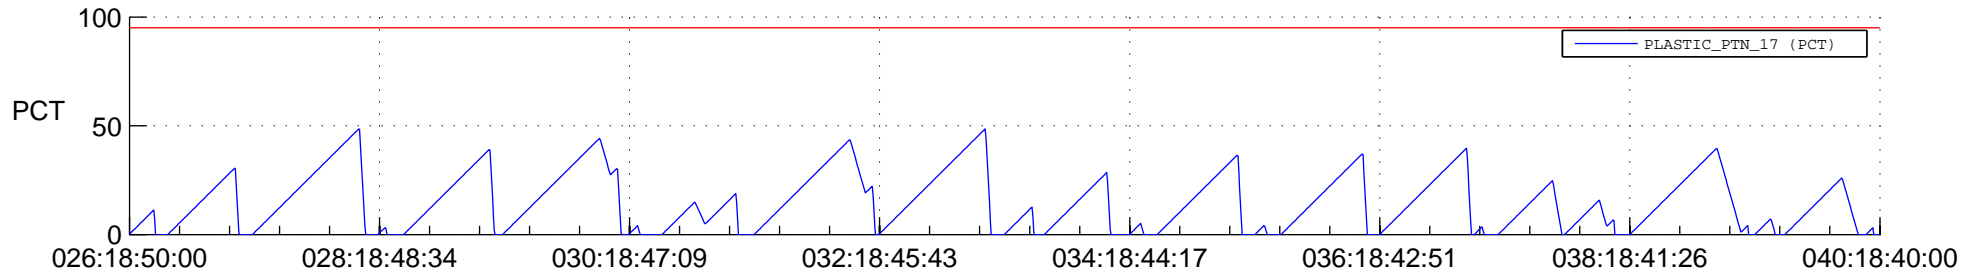

STEREO AHEAD SSR PCT Full Prediction

SWAVES_Percent_Full_Prediction

IMPACT_Percent_Full_Prediction

PLASTIC_Percent_Full_Prediction

Spacecraft_DownLink_Rate

Ground Time (2018:026:18:50:00.000 -2018:040:18:40:00.000)