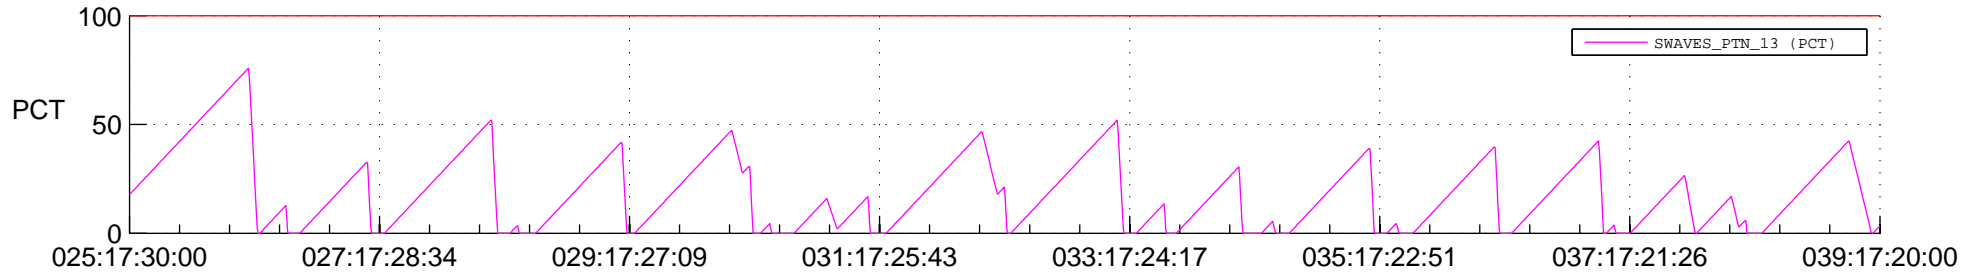

STEREO AHEAD SSR PCT Full Prediction

SWAVES_Percent_Full_Prediction

IMPACT_Percent_Full_Prediction

PLASTIC_Percent_Full_Prediction

Spacecraft_DownLink_Rate

Ground Time (2018:025:17:30:00.000 -2018:039:17:20:00.000)