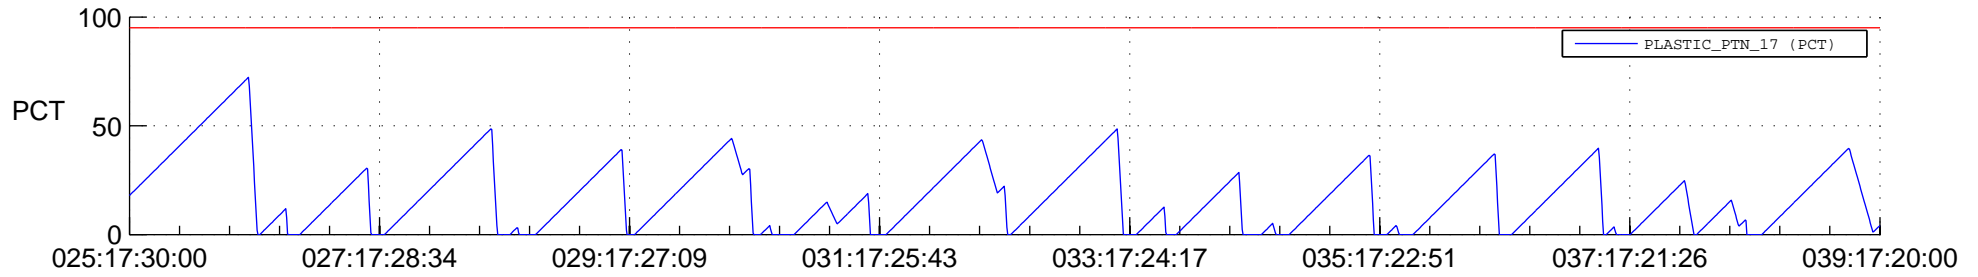

STEREO AHEAD SSR PCT Full Prediction

SWAVES_Percent_Full_Prediction

IMPACT_Percent_Full_Prediction

PLASTIC_Percent_Full_Prediction

Spacecraft_DownLink_Rate

Ground Time (2018:025:17:30:00.000 -2018:039:17:20:00.000)