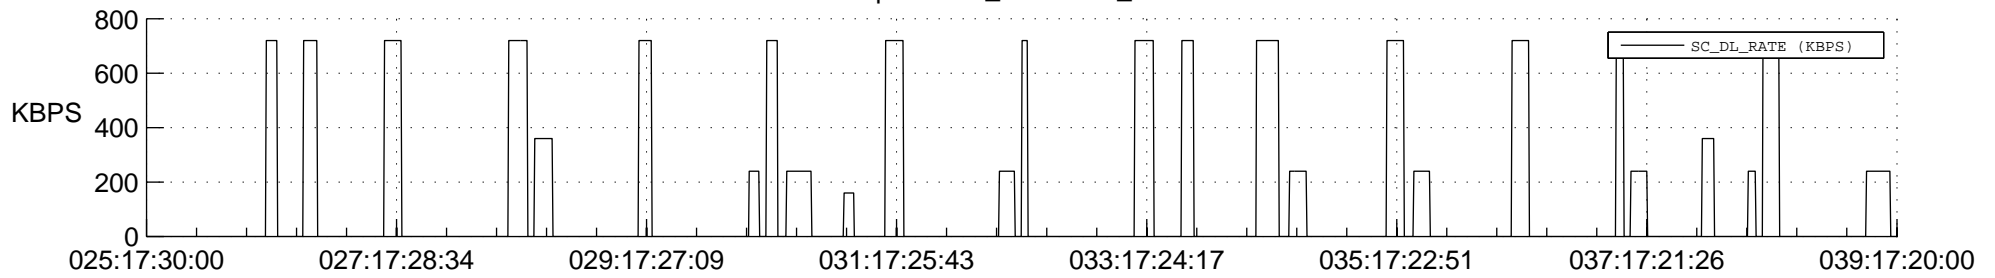

STEREO AHEAD SSR PCT Full Prediction

SWAVES_Percent_Full_Prediction

IMPACT_Percent_Full_Prediction

PLASTIC_Percent_Full_Prediction

Spacecraft_DownLink_Rate

Ground Time (2018:025:17:30:00.000 -2018:039:17:20:00.000)