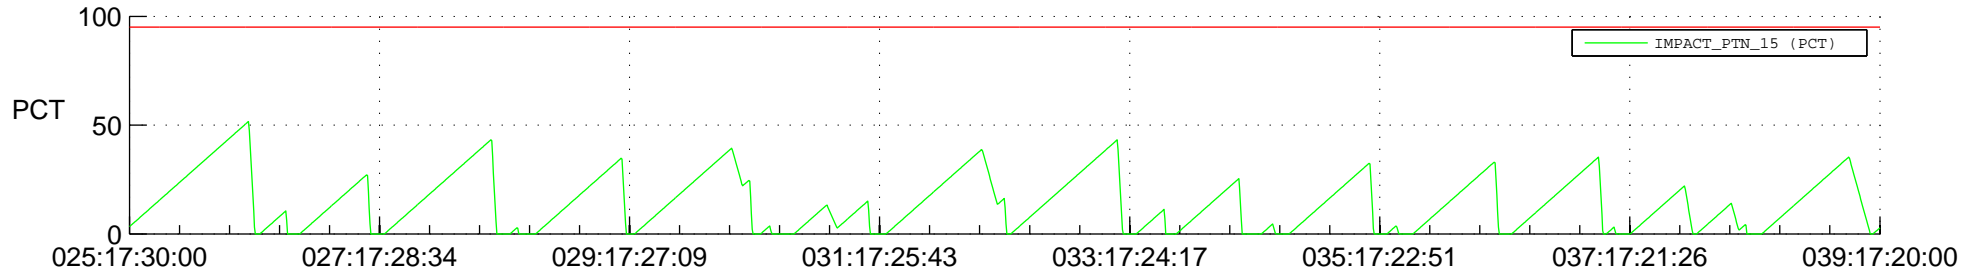

STEREO AHEAD SSR PCT Full Prediction

SWAVES_Percent_Full_Prediction

IMPACT_Percent_Full_Prediction

PLASTIC_Percent_Full_Prediction

Spacecraft_DownLink_Rate

Ground Time (2018:025:17:30:00.000 -2018:039:17:20:00.000)