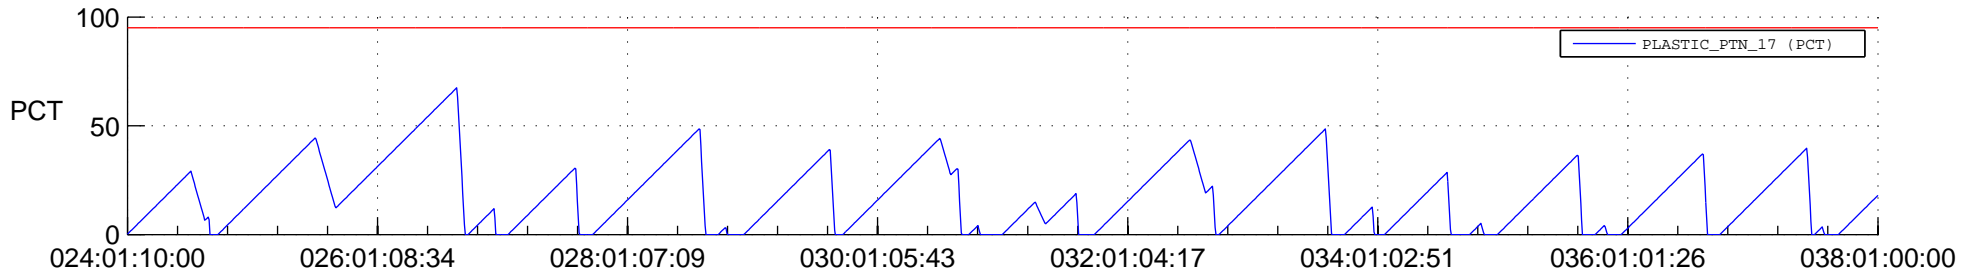

# STEREO AHEAD SSR PCT Full Prediction

## SWAVES\_Percent\_Full\_Prediction

## Spacecraft\_DownLink\_Rate

Ground Time (2018:024:01:10:00.000 -2018:038:01:00:00.000)