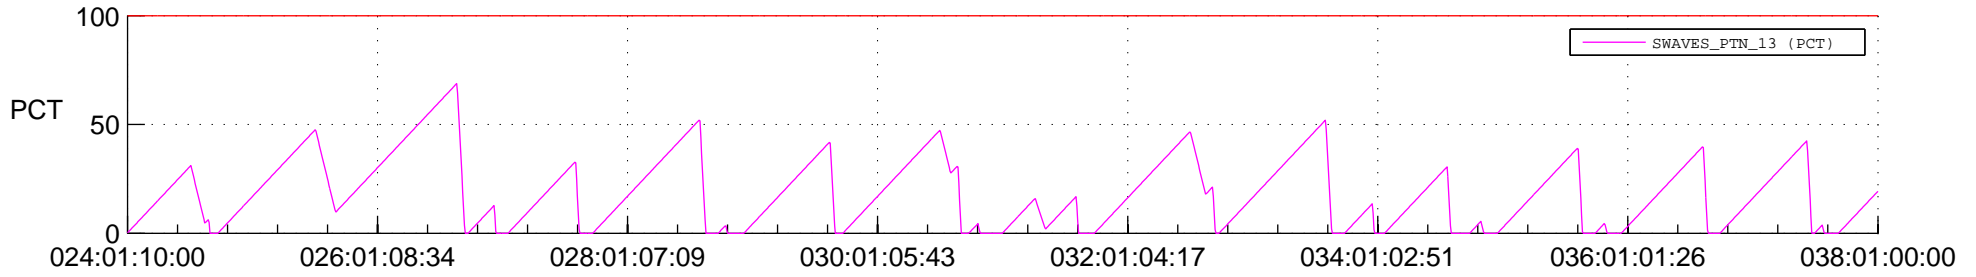

## SWAVES\_Percent\_Full\_Prediction

## Spacecraft\_DownLink\_Rate

Ground Time (2018:024:01:10:00.000 -2018:038:01:00:00.000)