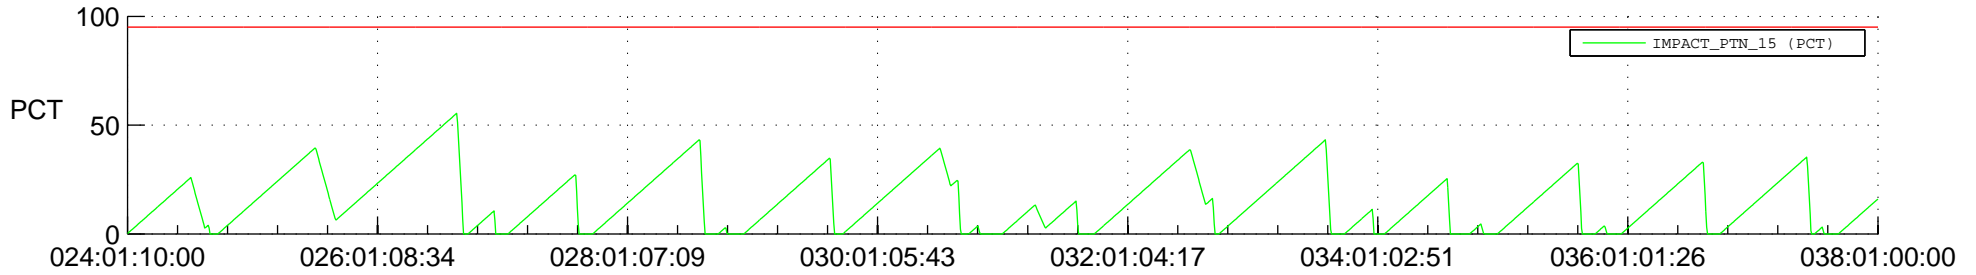

IMPACT_Percent_Full_Prediction