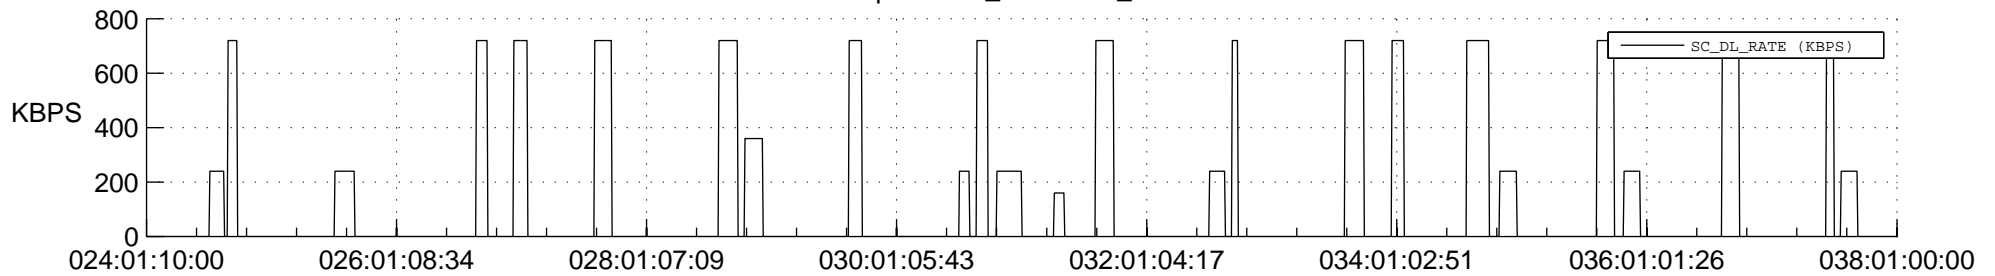

## Spacecraft\_DownLink\_Rate

Ground Time (2018:024:01:10:00.000 -2018:038:01:00:00.000)