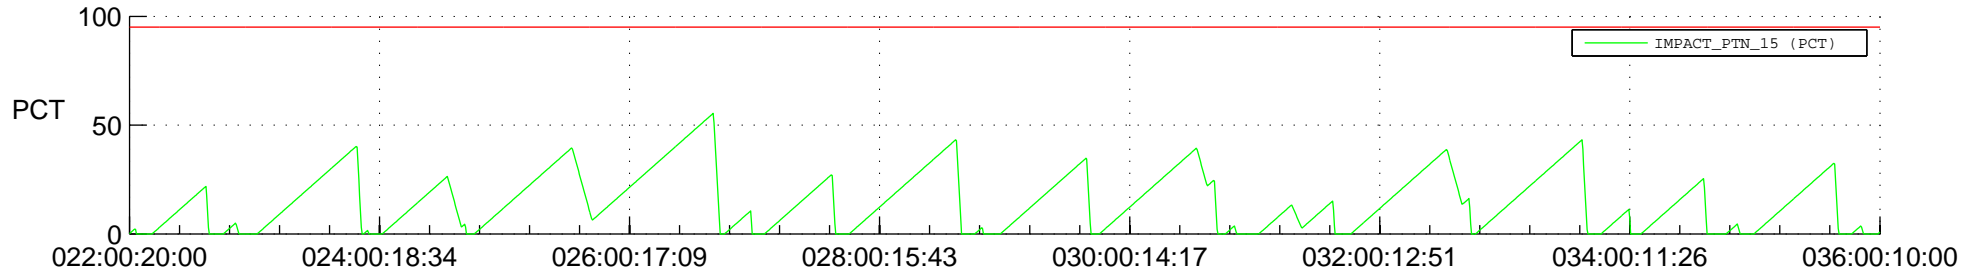

IMPACT_Percent_Full_Prediction