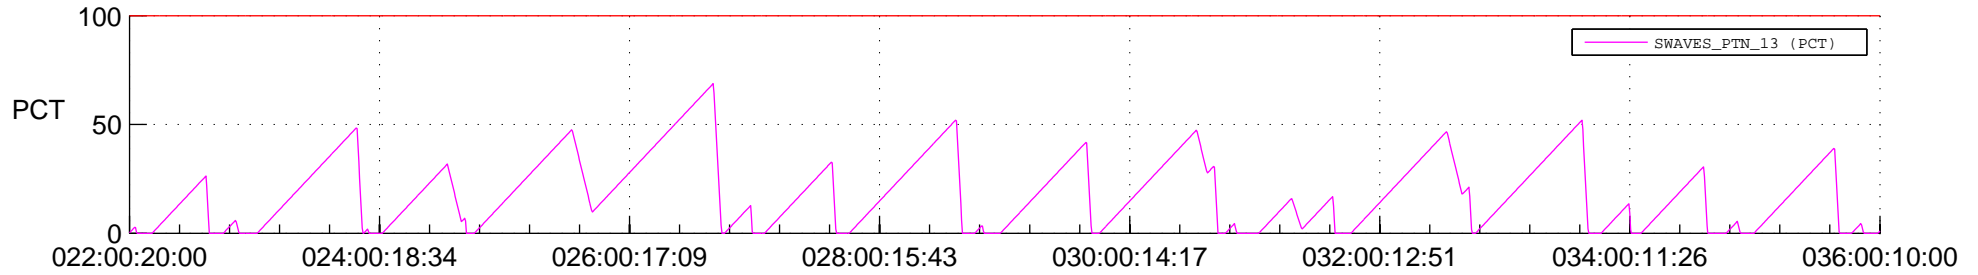

## SWAVES\_Percent\_Full\_Prediction

## Spacecraft\_DownLink\_Rate

Ground Time (2018:022:00:20:00.000 -2018:036:00:10:00.000)