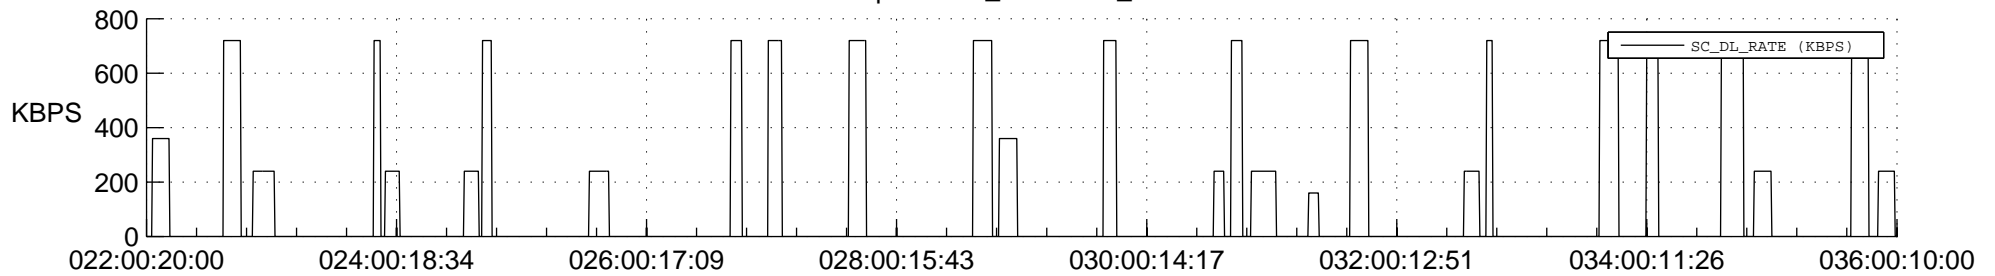

## Spacecraft\_DownLink\_Rate

Ground Time (2018:022:00:20:00.000 -2018:036:00:10:00.000)