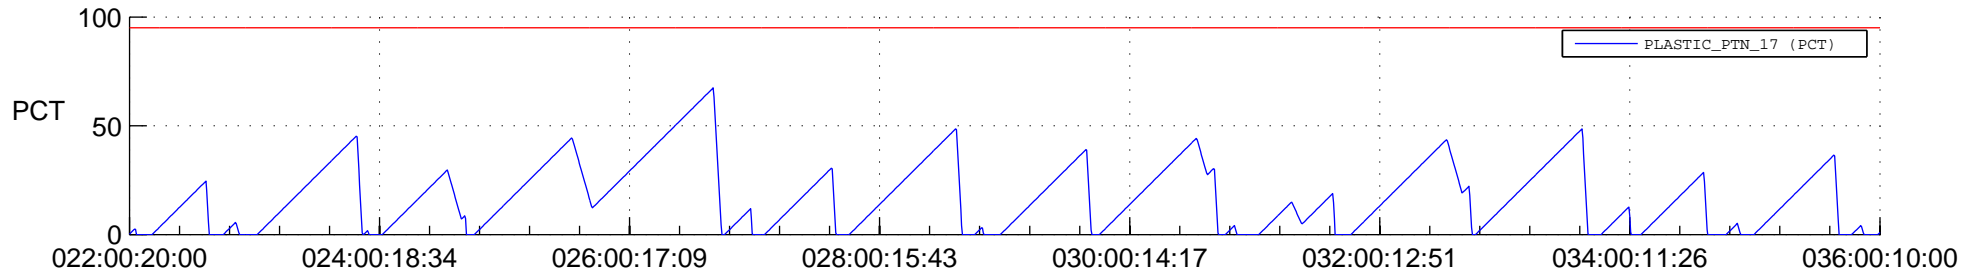

## SWAVES\_Percent\_Full\_Prediction

## Spacecraft\_DownLink\_Rate

Ground Time (2018:022:00:20:00.000 -2018:036:00:10:00.000)