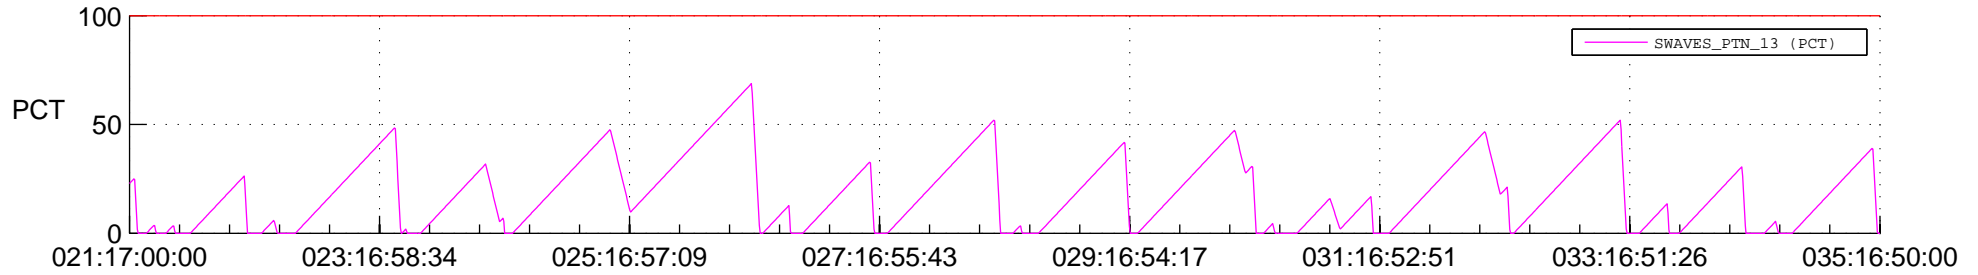

STEREO AHEAD SSR PCT Full Prediction

SWAVES_Percent_Full_Prediction

IMPACT_Percent_Full_Prediction

PLASTIC_Percent_Full_Prediction

Spacecraft_DownLink_Rate

Ground Time (2018:021:17:00:00.000 -2018:035:16:50:00.000)