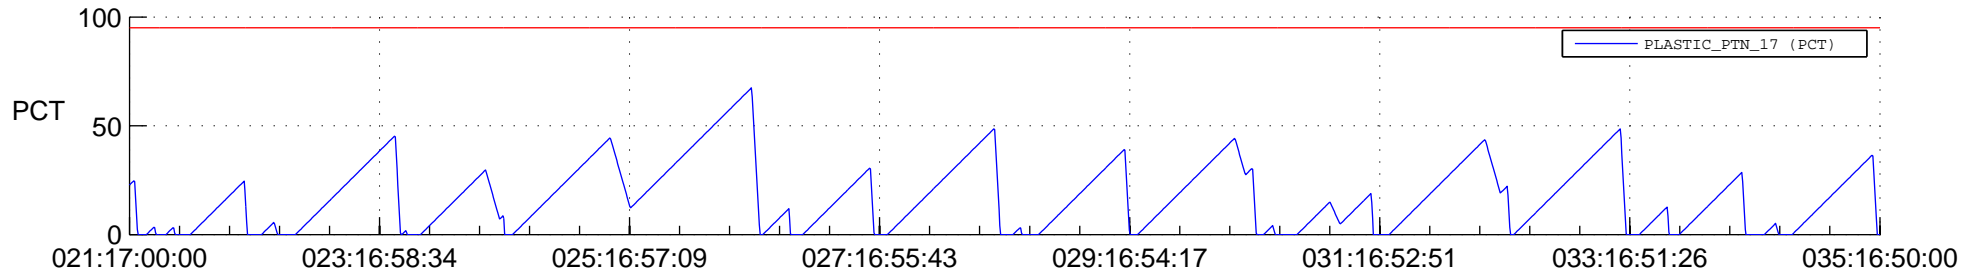

STEREO AHEAD SSR PCT Full Prediction

SWAVES_Percent_Full_Prediction

IMPACT_Percent_Full_Prediction

PLASTIC_Percent_Full_Prediction

Spacecraft_DownLink_Rate

Ground Time (2018:021:17:00:00.000 -2018:035:16:50:00.000)