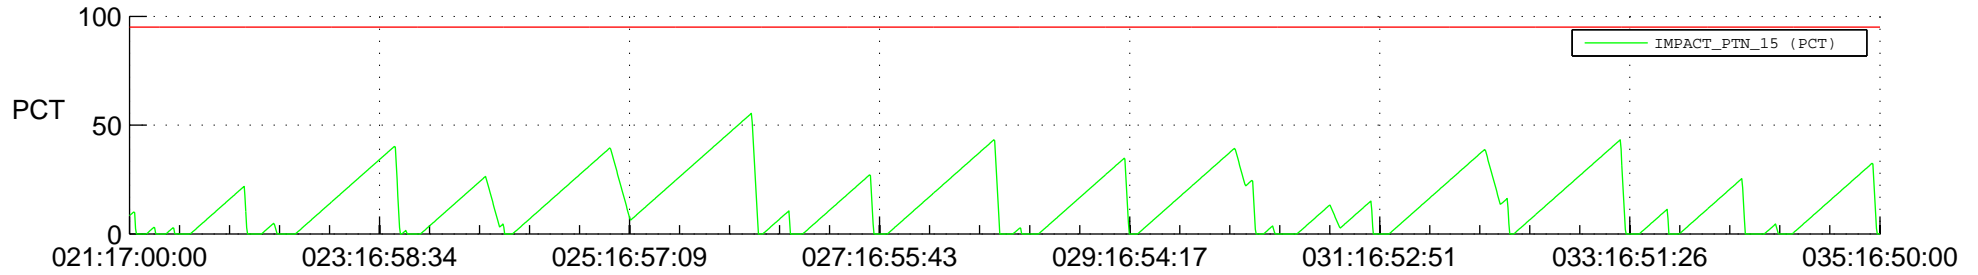

STEREO AHEAD SSR PCT Full Prediction

SWAVES_Percent_Full_Prediction

IMPACT_Percent_Full_Prediction

PLASTIC_Percent_Full_Prediction

Spacecraft_DownLink_Rate

Ground Time (2018:021:17:00:00.000 -2018:035:16:50:00.000)