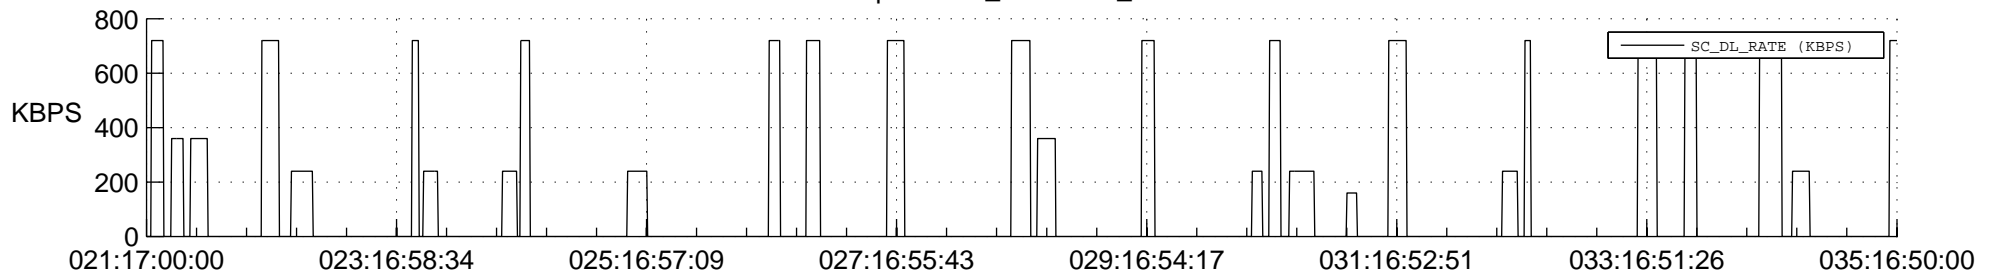

STEREO AHEAD SSR PCT Full Prediction

SWAVES_Percent_Full_Prediction

IMPACT_Percent_Full_Prediction

PLASTIC_Percent_Full_Prediction

Spacecraft_DownLink_Rate

Ground Time (2018:021:17:00:00.000 -2018:035:16:50:00.000)