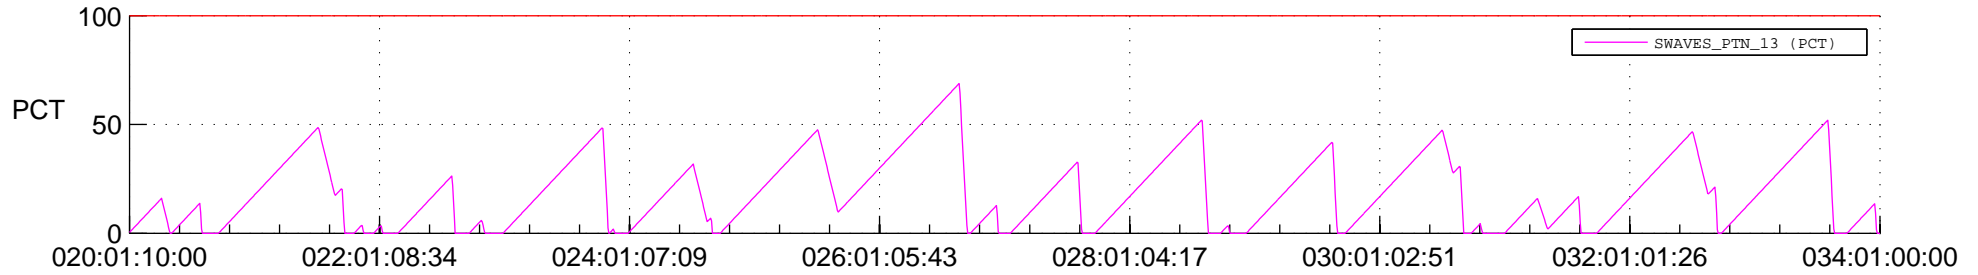

STEREO AHEAD SSR PCT Full Prediction

SWAVES_Percent_Full_Prediction

IMPACT_Percent_Full_Prediction

PLASTIC_Percent_Full_Prediction

Spacecraft_DownLink_Rate