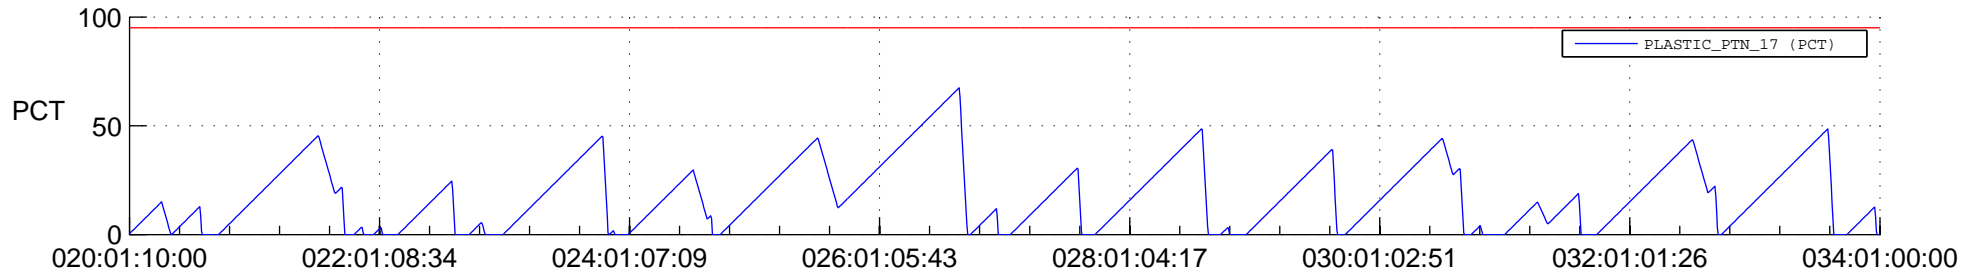

STEREO AHEAD SSR PCT Full Prediction

SWAVES_Percent_Full_Prediction

IMPACT_Percent_Full_Prediction

PLASTIC_Percent_Full_Prediction

Spacecraft_DownLink_Rate