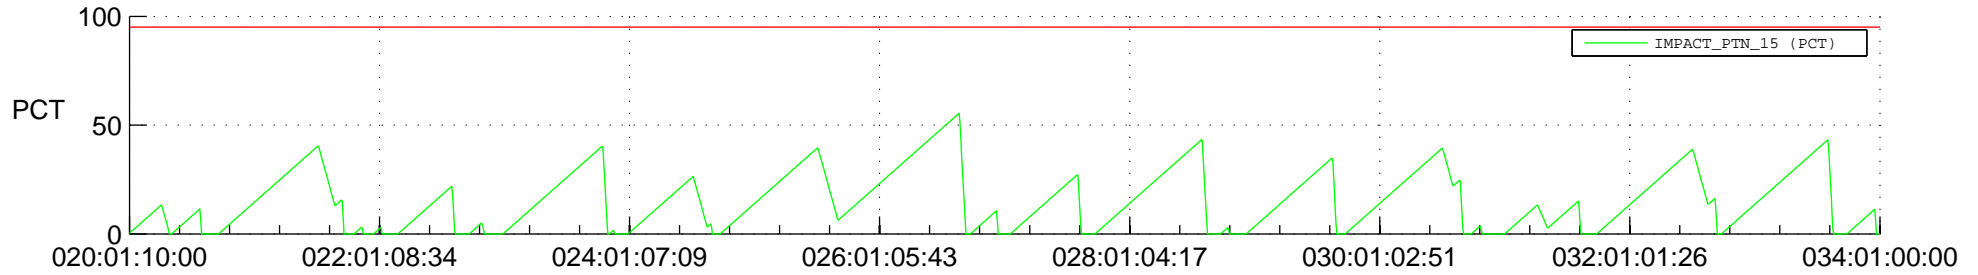

STEREO AHEAD SSR PCT Full Prediction

SWAVES_Percent_Full_Prediction

IMPACT_Percent_Full_Prediction

PLASTIC_Percent_Full_Prediction

Spacecraft_DownLink_Rate