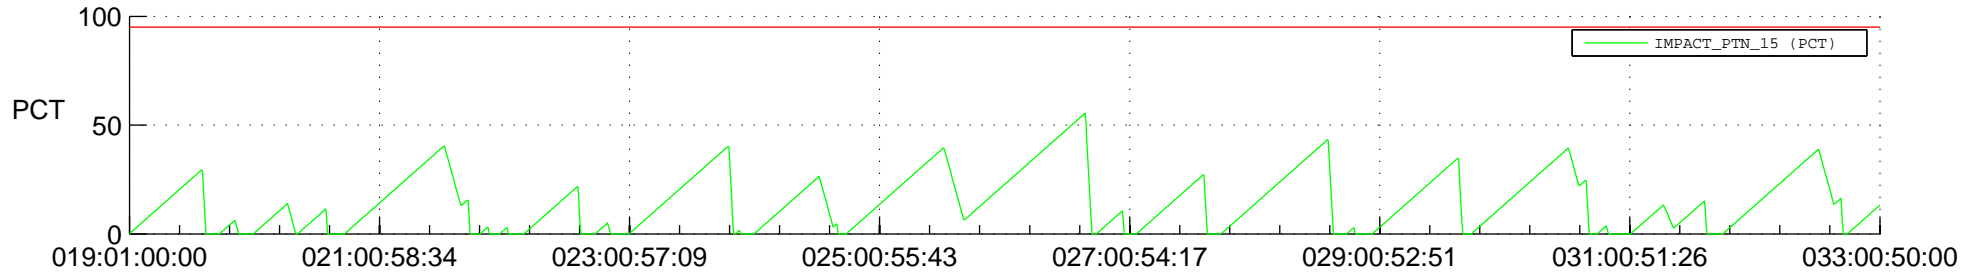

IMPACT_Percent_Full_Prediction