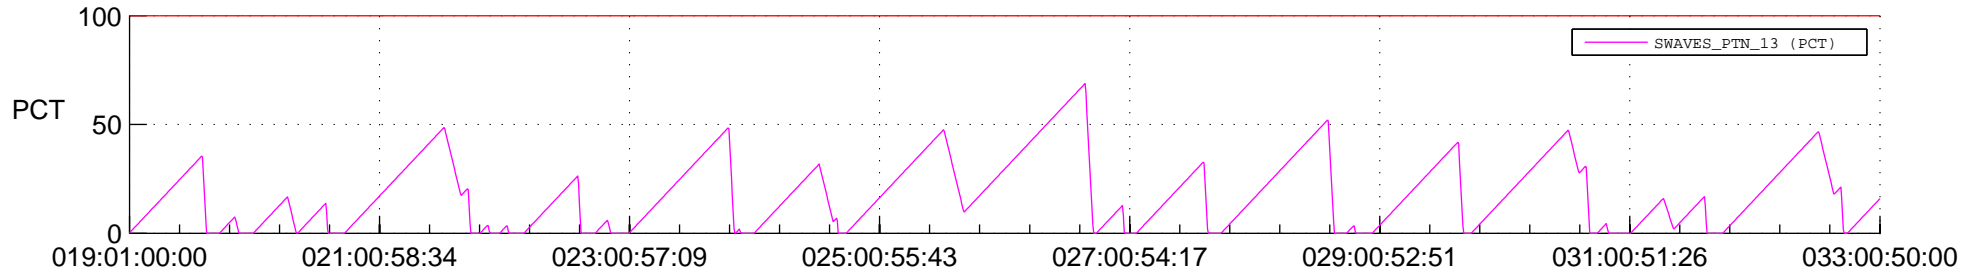

## SWAVES\_Percent\_Full\_Prediction

## Spacecraft\_DownLink\_Rate

Ground Time (2018:019:01:00:00.000 -2018:033:00:50:00.000)