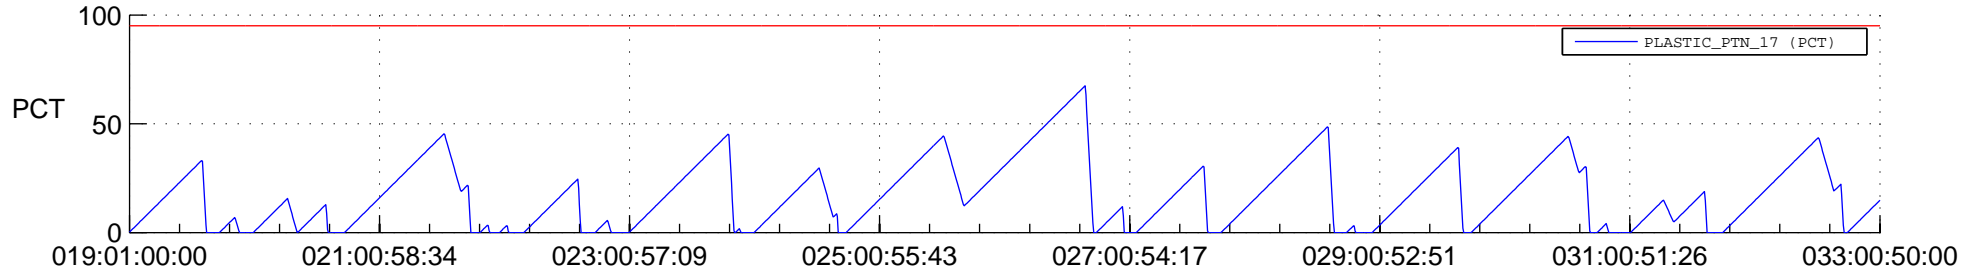

# STEREO AHEAD SSR PCT Full Prediction

## SWAVES\_Percent\_Full\_Prediction

## Spacecraft\_DownLink\_Rate

Ground Time (2018:019:01:00:00.000 -2018:033:00:50:00.000)