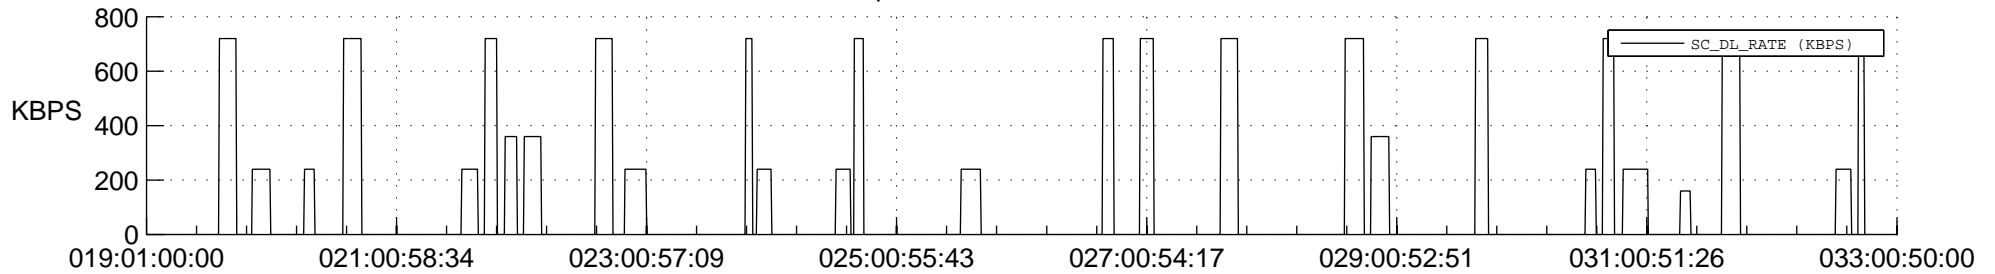

## Spacecraft\_DownLink\_Rate

Ground Time (2018:019:01:00:00.000 -2018:033:00:50:00.000)