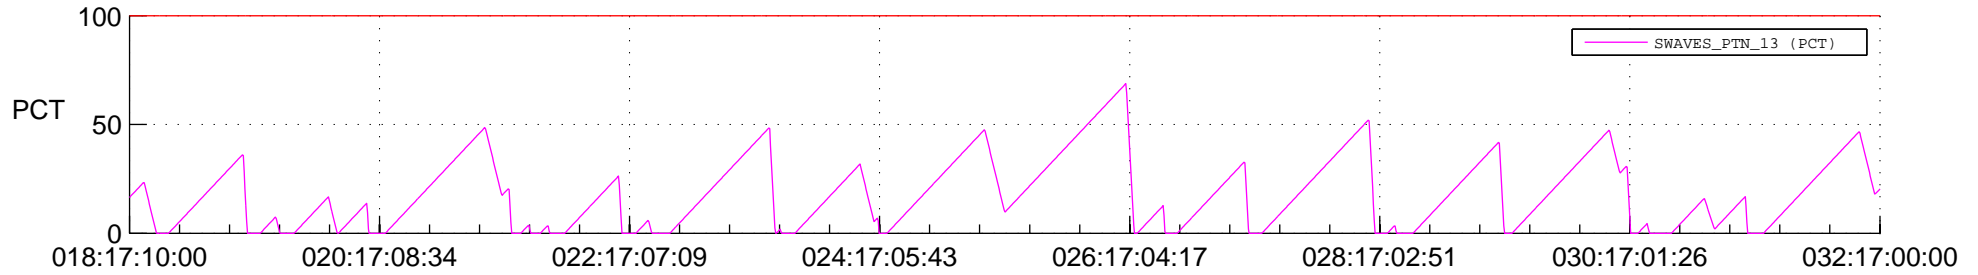

STEREO AHEAD SSR PCT Full Prediction

SWAVES_Percent_Full_Prediction

IMPACT_Percent_Full_Prediction

PLASTIC_Percent_Full_Prediction

Spacecraft_DownLink_Rate