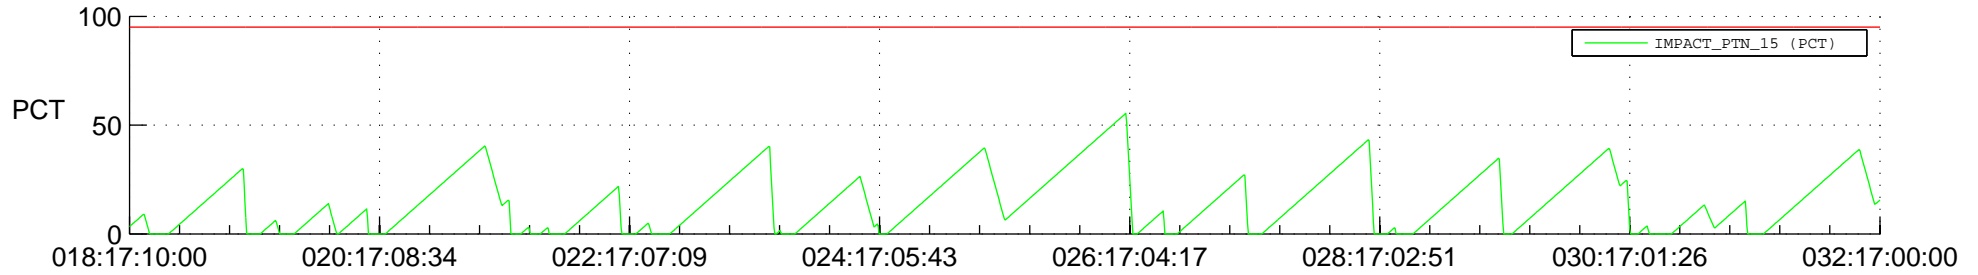

STEREO AHEAD SSR PCT Full Prediction

SWAVES_Percent_Full_Prediction

IMPACT_Percent_Full_Prediction

PLASTIC_Percent_Full_Prediction

Spacecraft_DownLink_Rate