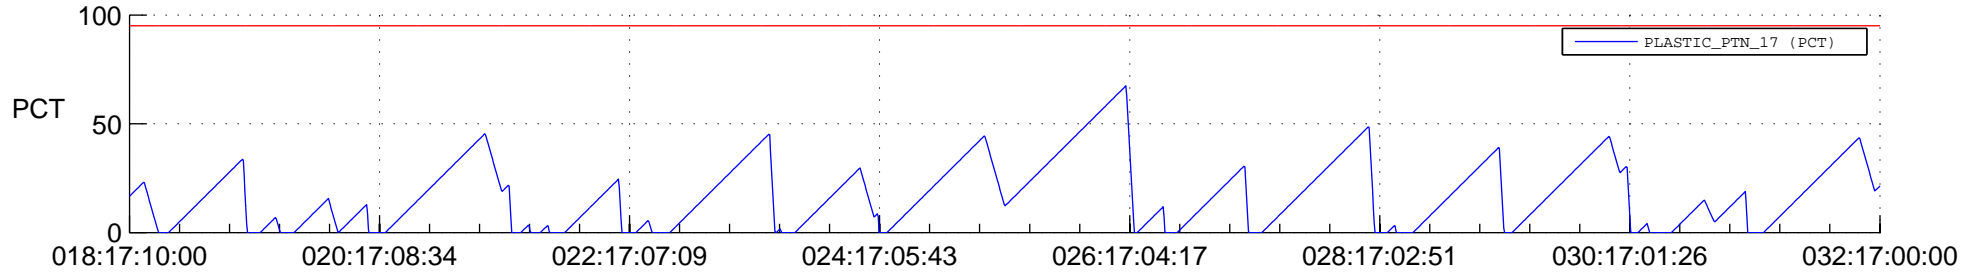

STEREO AHEAD SSR PCT Full Prediction

SWAVES_Percent_Full_Prediction

IMPACT_Percent_Full_Prediction

PLASTIC_Percent_Full_Prediction

Spacecraft_DownLink_Rate