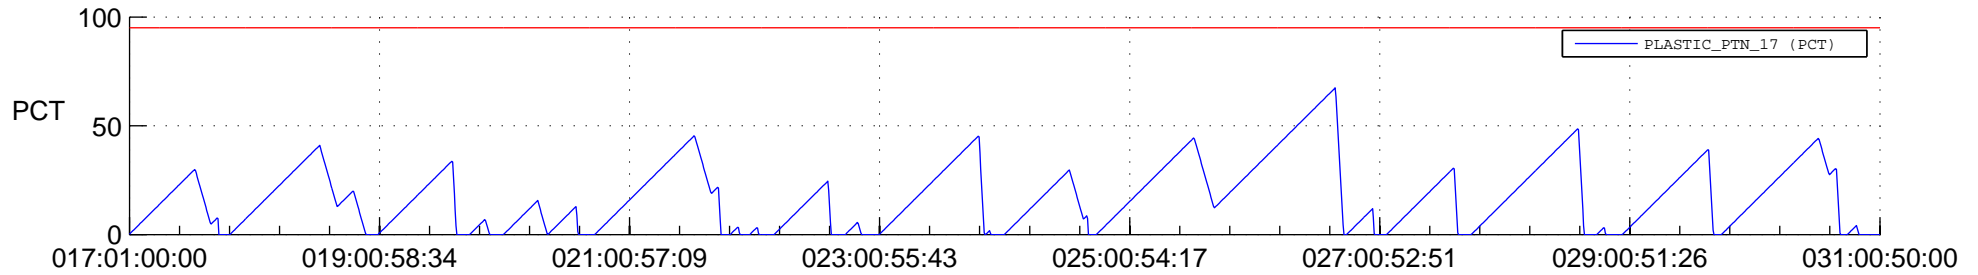

STEREO AHEAD SSR PCT Full Prediction

SWAVES_Percent_Full_Prediction

IMPACT_Percent_Full_Prediction

PLASTIC_Percent_Full_Prediction

Spacecraft_DownLink_Rate