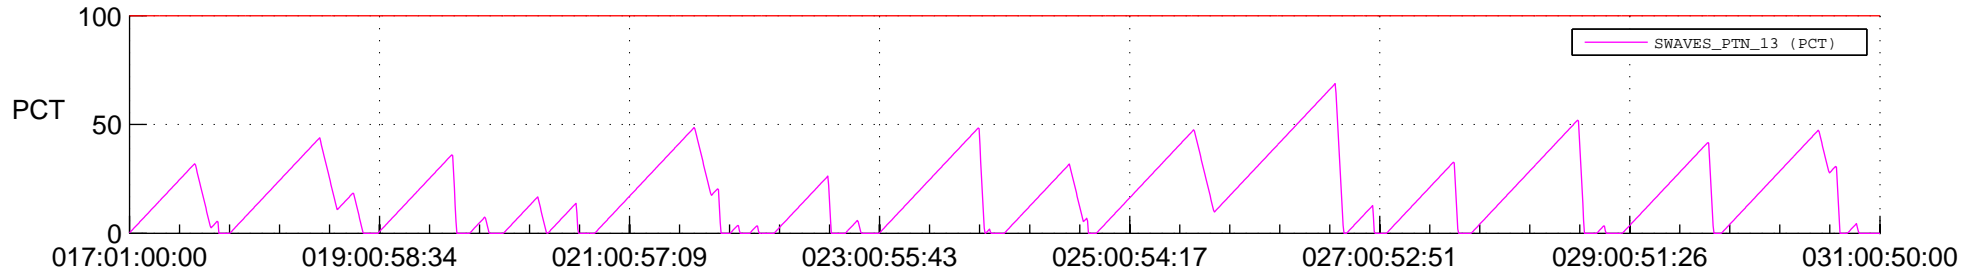

STEREO AHEAD SSR PCT Full Prediction

SWAVES_Percent_Full_Prediction

IMPACT_Percent_Full_Prediction

PLASTIC_Percent_Full_Prediction

Spacecraft_DownLink_Rate