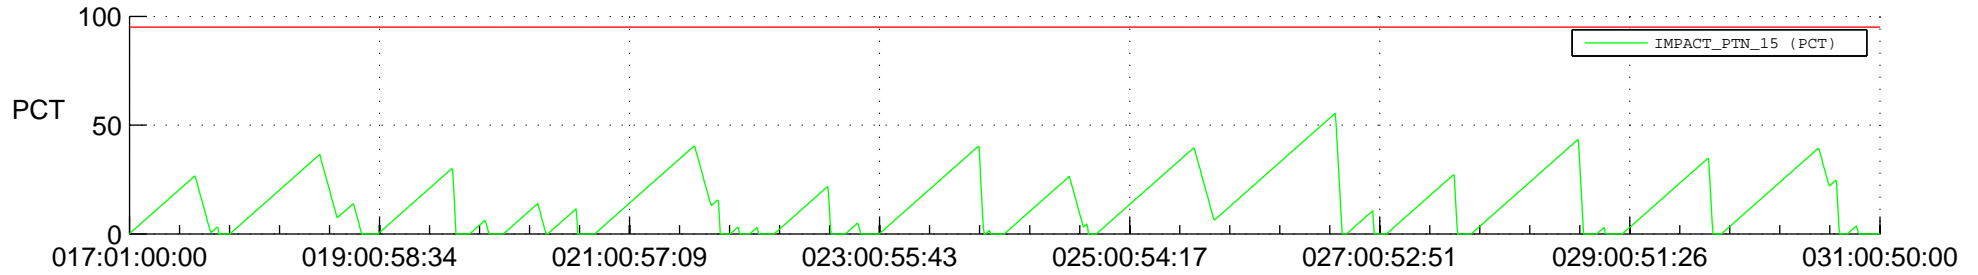

STEREO AHEAD SSR PCT Full Prediction

SWAVES_Percent_Full_Prediction

IMPACT_Percent_Full_Prediction

PLASTIC_Percent_Full_Prediction

Spacecraft_DownLink_Rate