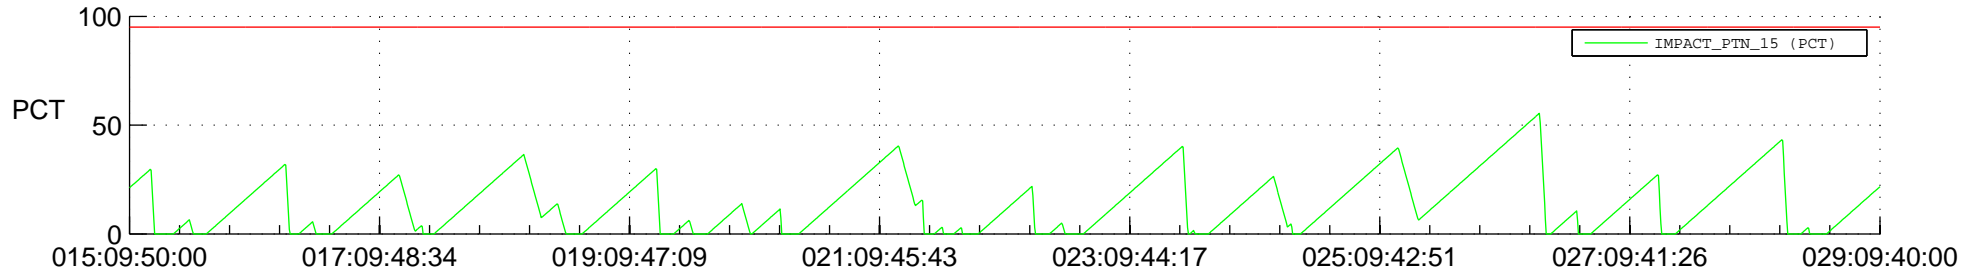

STEREO AHEAD SSR PCT Full Prediction

SWAVES_Percent_Full_Prediction

IMPACT_Percent_Full_Prediction

PLASTIC_Percent_Full_Prediction

Spacecraft_DownLink_Rate