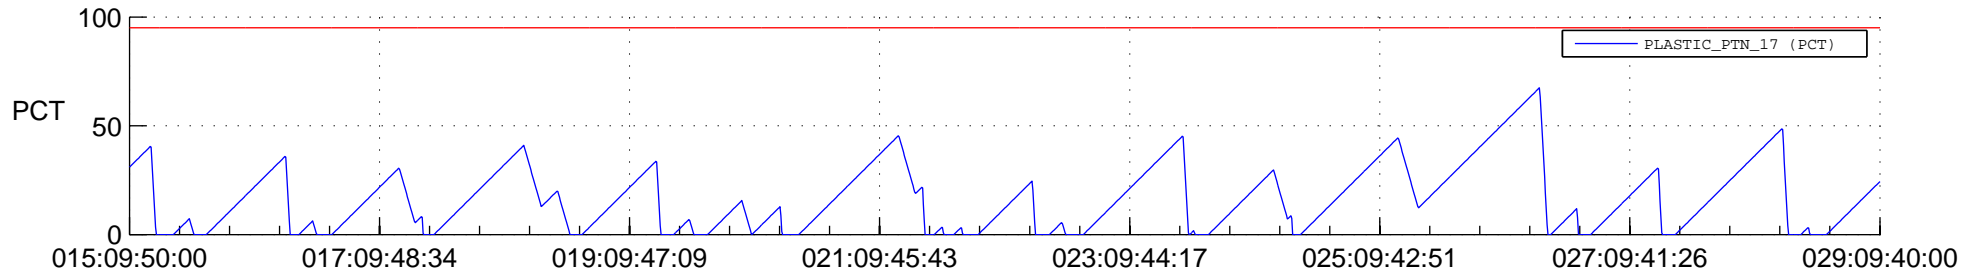

STEREO AHEAD SSR PCT Full Prediction

SWAVES_Percent_Full_Prediction

IMPACT_Percent_Full_Prediction

PLASTIC_Percent_Full_Prediction

Spacecraft_DownLink_Rate