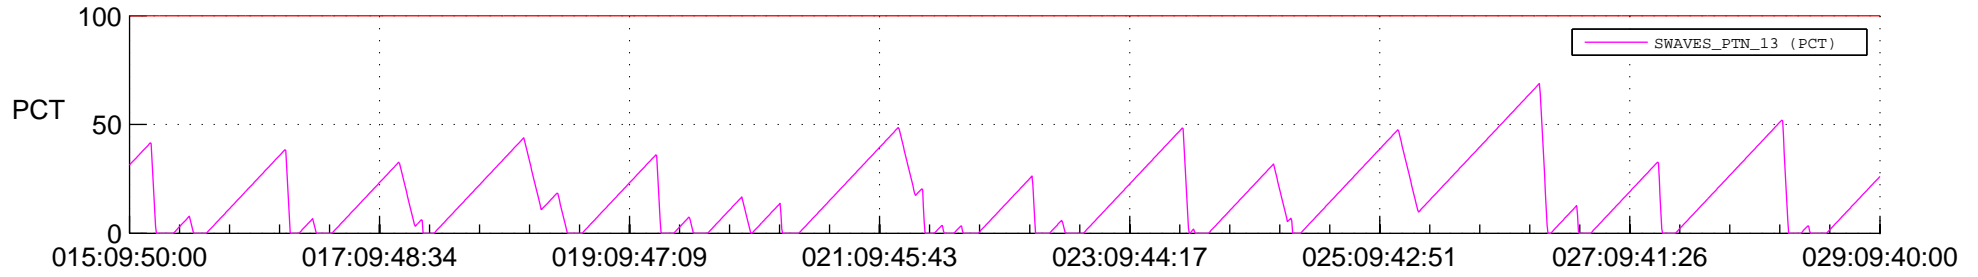

STEREO AHEAD SSR PCT Full Prediction

SWAVES_Percent_Full_Prediction

IMPACT_Percent_Full_Prediction

PLASTIC_Percent_Full_Prediction

Spacecraft_DownLink_Rate