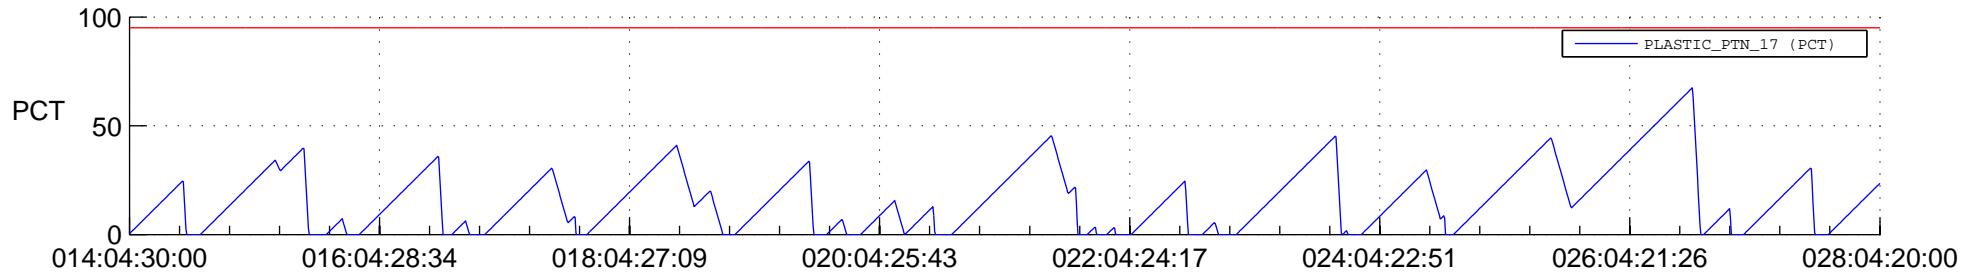

STEREO AHEAD SSR PCT Full Prediction

SWAVES_Percent_Full_Prediction

IMPACT_Percent_Full_Prediction

PLASTIC_Percent_Full_Prediction

Spacecraft_DownLink_Rate