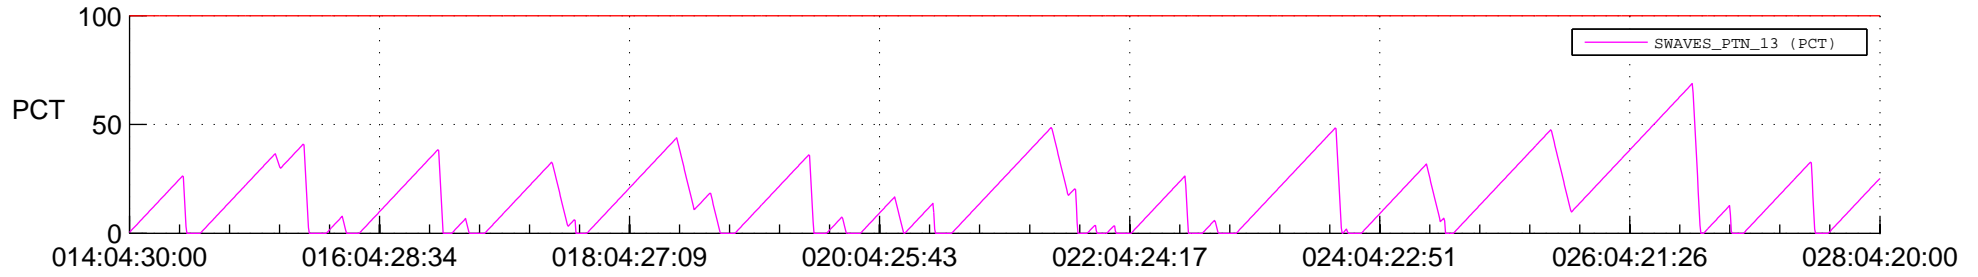

STEREO AHEAD SSR PCT Full Prediction

SWAVES_Percent_Full_Prediction

IMPACT_Percent_Full_Prediction

PLASTIC_Percent_Full_Prediction

Spacecraft_DownLink_Rate