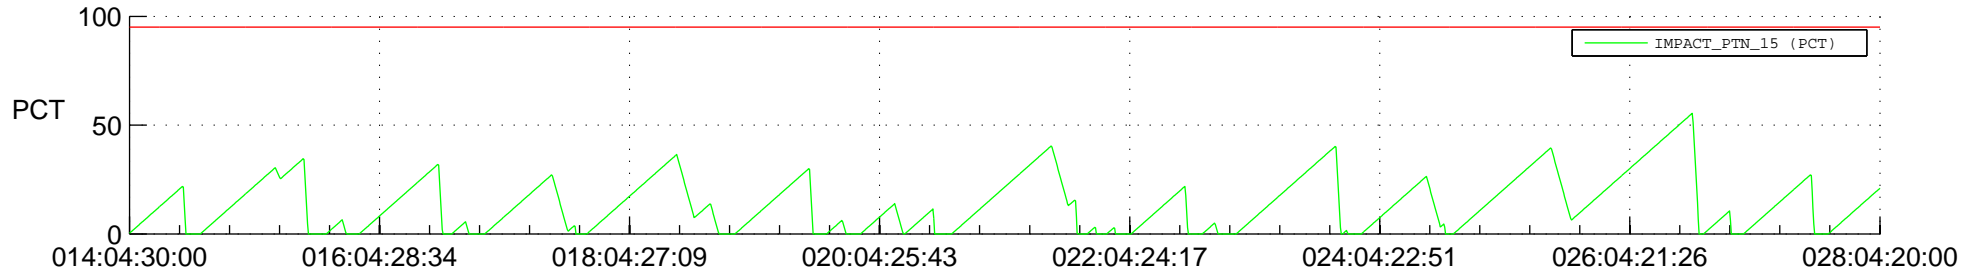

STEREO AHEAD SSR PCT Full Prediction

SWAVES_Percent_Full_Prediction

IMPACT_Percent_Full_Prediction

PLASTIC_Percent_Full_Prediction

Spacecraft_DownLink_Rate