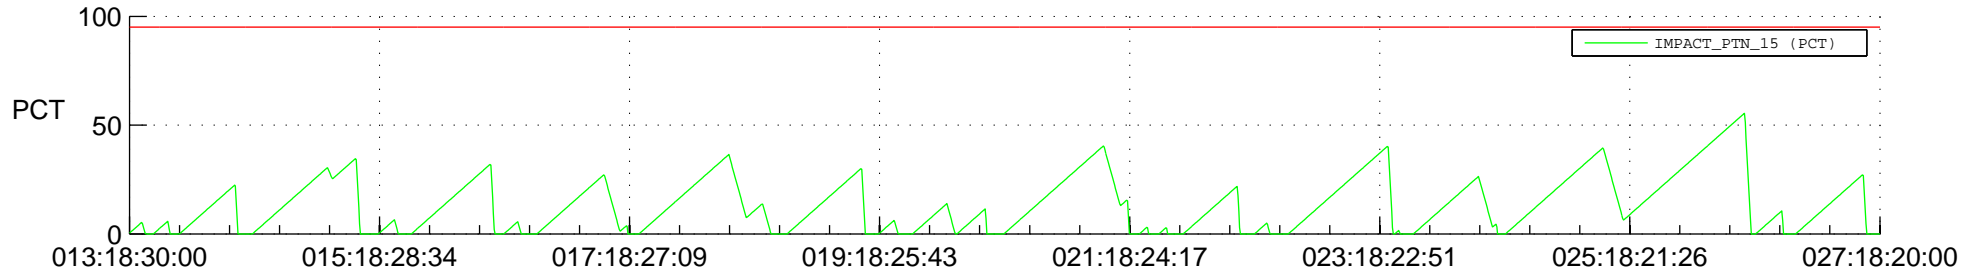

STEREO AHEAD SSR PCT Full Prediction

SWAVES_Percent_Full_Prediction

IMPACT_Percent_Full_Prediction

PLASTIC_Percent_Full_Prediction

Spacecraft_DownLink_Rate