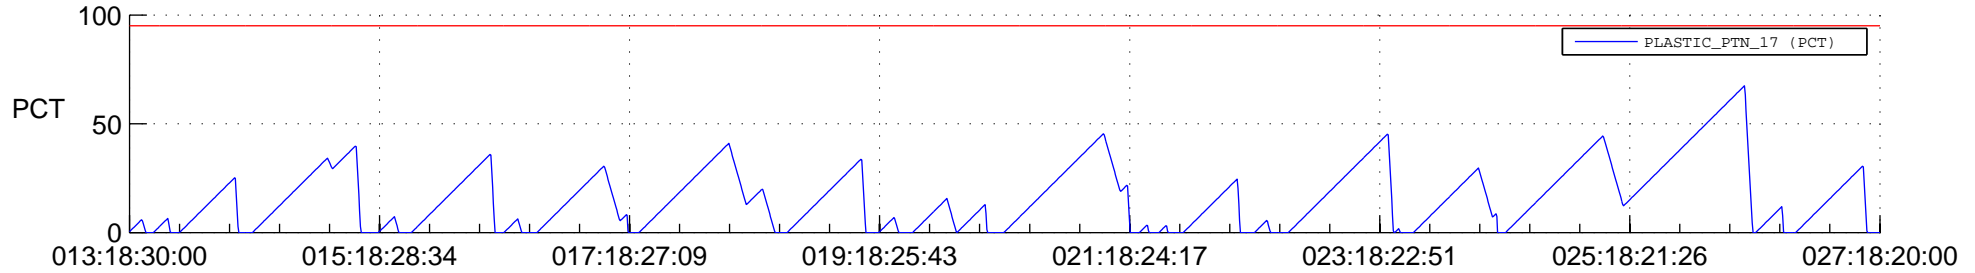

STEREO AHEAD SSR PCT Full Prediction

SWAVES_Percent_Full_Prediction

IMPACT_Percent_Full_Prediction

PLASTIC_Percent_Full_Prediction

Spacecraft_DownLink_Rate