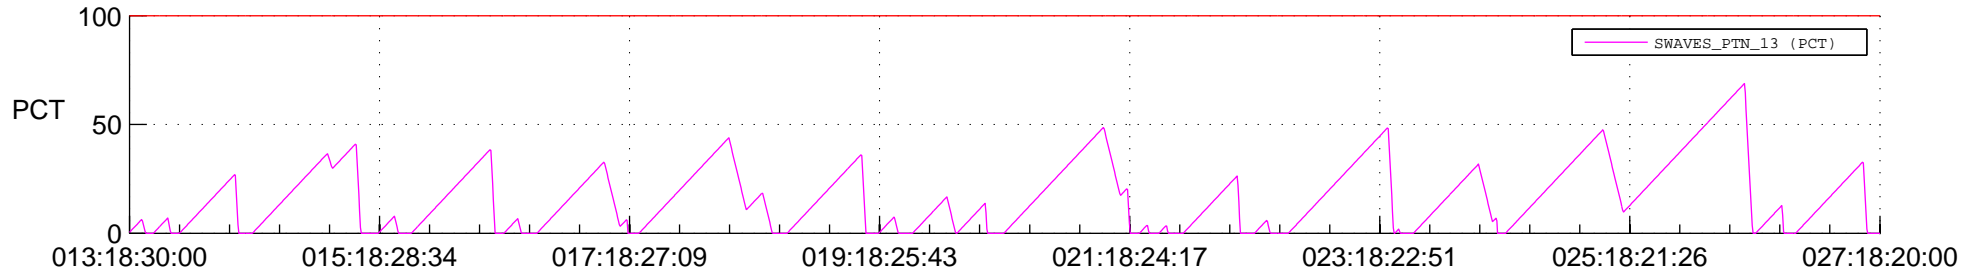

STEREO AHEAD SSR PCT Full Prediction

SWAVES_Percent_Full_Prediction

IMPACT_Percent_Full_Prediction

PLASTIC_Percent_Full_Prediction

Spacecraft_DownLink_Rate