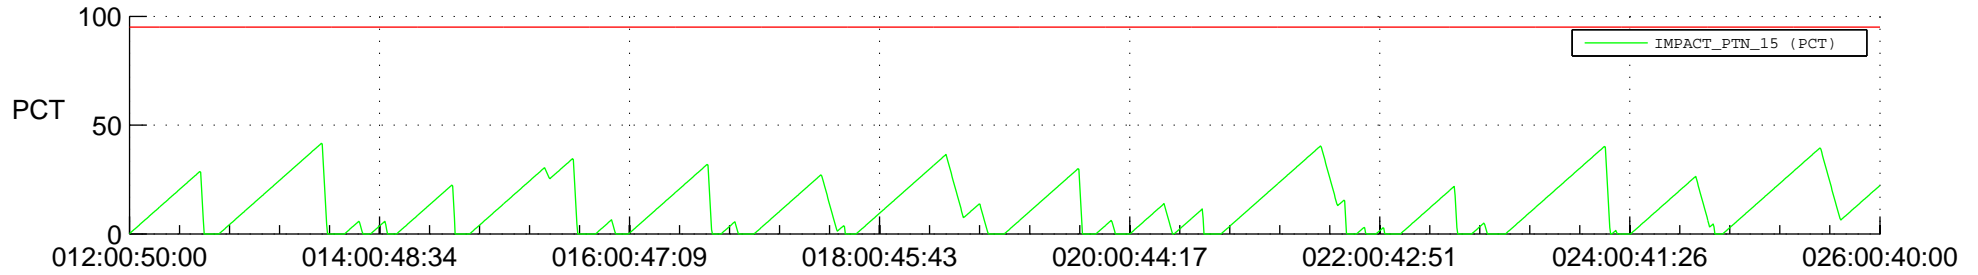

STEREO AHEAD SSR PCT Full Prediction

SWAVES_Percent_Full_Prediction

IMPACT_Percent_Full_Prediction

PLASTIC_Percent_Full_Prediction

Spacecraft_DownLink_Rate