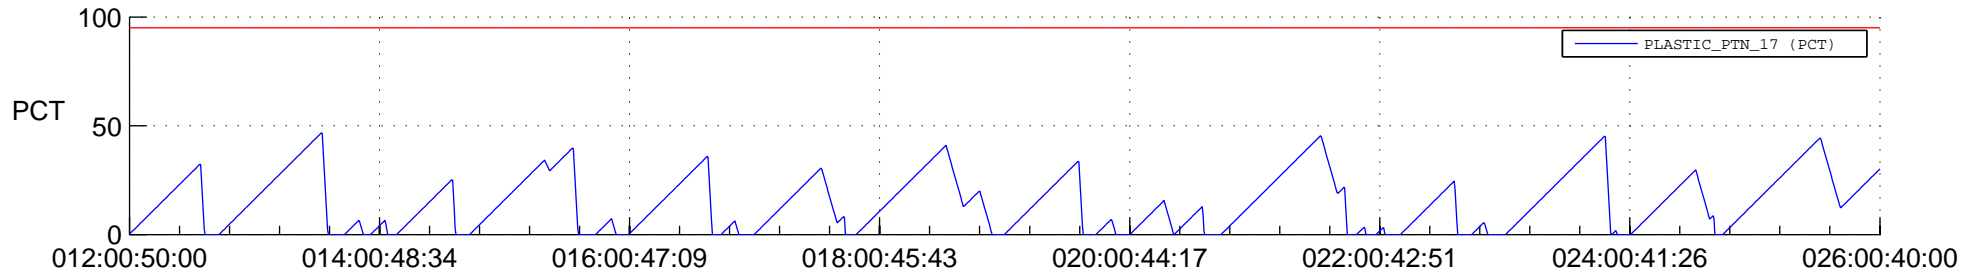

STEREO AHEAD SSR PCT Full Prediction

SWAVES_Percent_Full_Prediction

IMPACT_Percent_Full_Prediction

PLASTIC_Percent_Full_Prediction

Spacecraft_DownLink_Rate