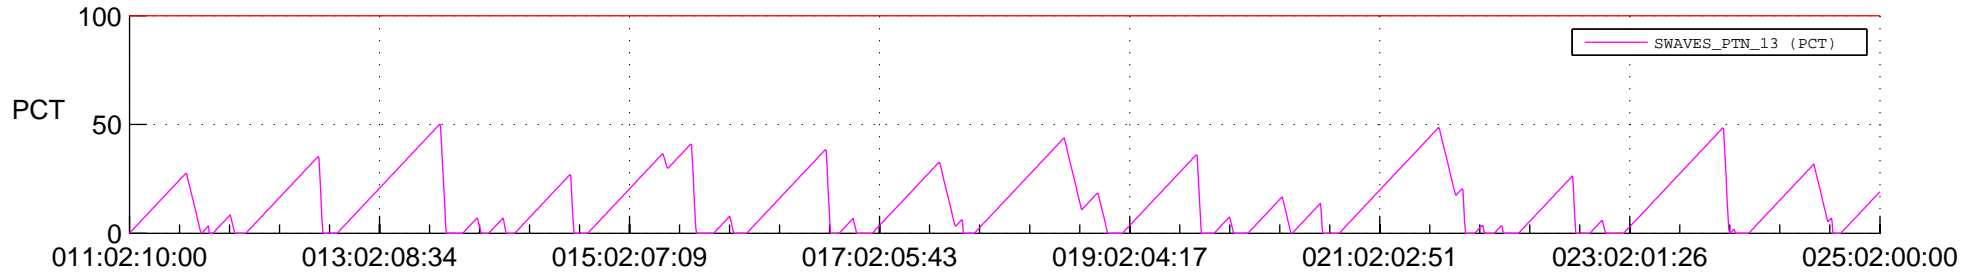

STEREO AHEAD SSR PCT Full Prediction

SWAVES_Percent_Full_Prediction

IMPACT_Percent_Full_Prediction

PLASTIC_Percent_Full_Prediction

Spacecraft_DownLink_Rate