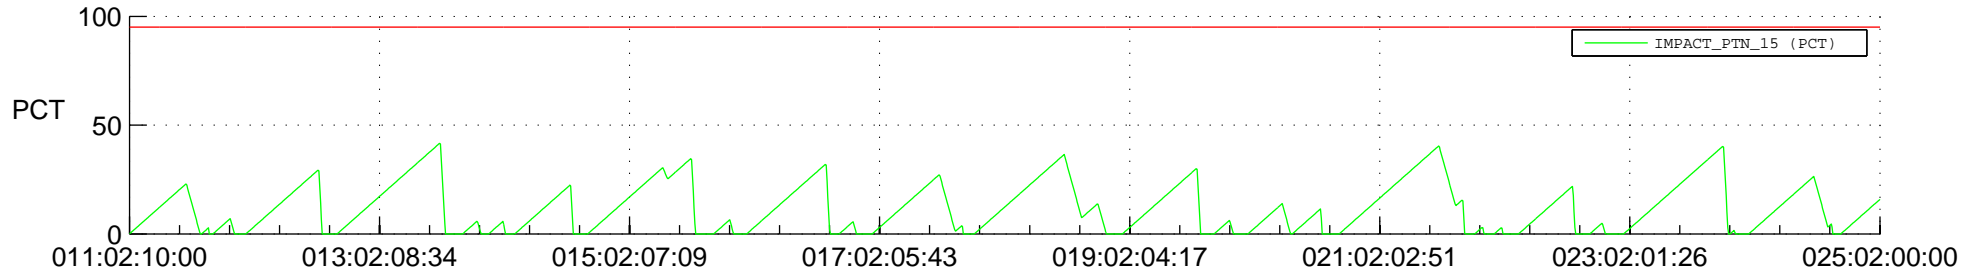

STEREO AHEAD SSR PCT Full Prediction

SWAVES_Percent_Full_Prediction

IMPACT_Percent_Full_Prediction

PLASTIC_Percent_Full_Prediction

Spacecraft_DownLink_Rate