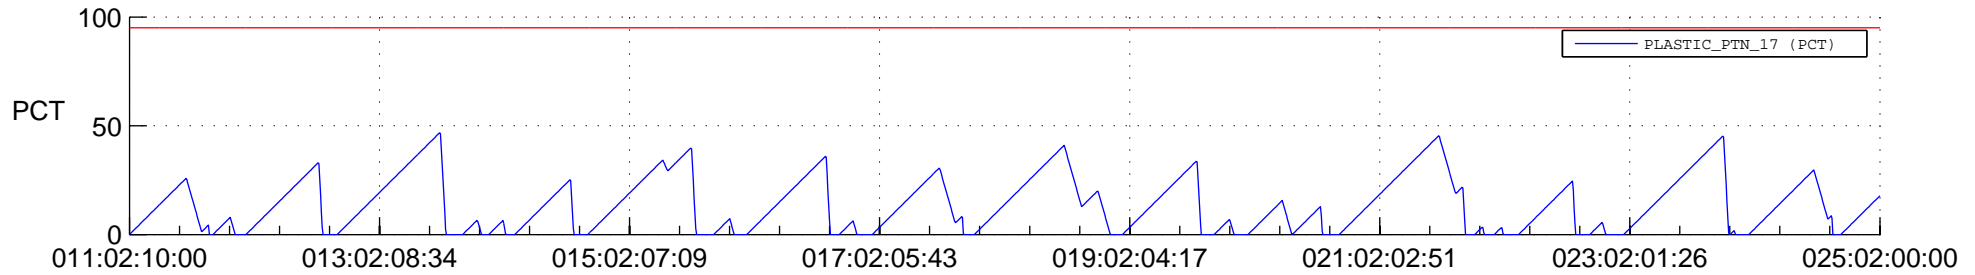

STEREO AHEAD SSR PCT Full Prediction

SWAVES_Percent_Full_Prediction

IMPACT_Percent_Full_Prediction

PLASTIC_Percent_Full_Prediction

Spacecraft_DownLink_Rate