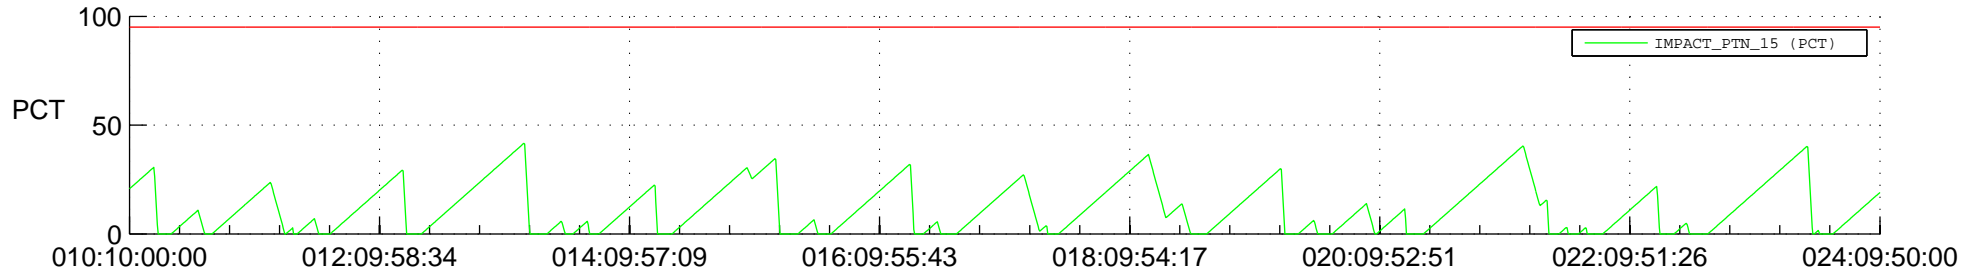

STEREO AHEAD SSR PCT Full Prediction

SWAVES_Percent_Full_Prediction

IMPACT_Percent_Full_Prediction

PLASTIC_Percent_Full_Prediction

Spacecraft_DownLink_Rate