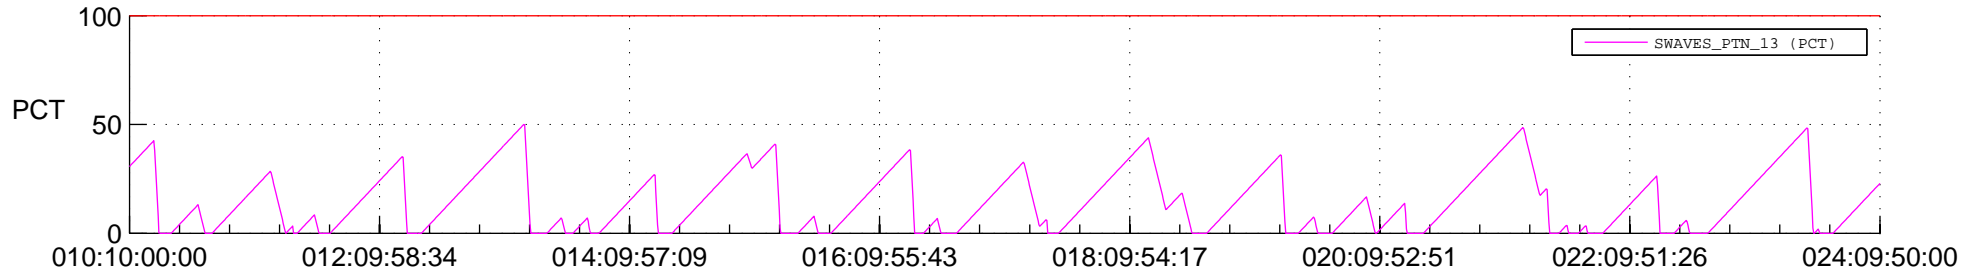

STEREO AHEAD SSR PCT Full Prediction

SWAVES_Percent_Full_Prediction

IMPACT_Percent_Full_Prediction

PLASTIC_Percent_Full_Prediction

Spacecraft_DownLink_Rate