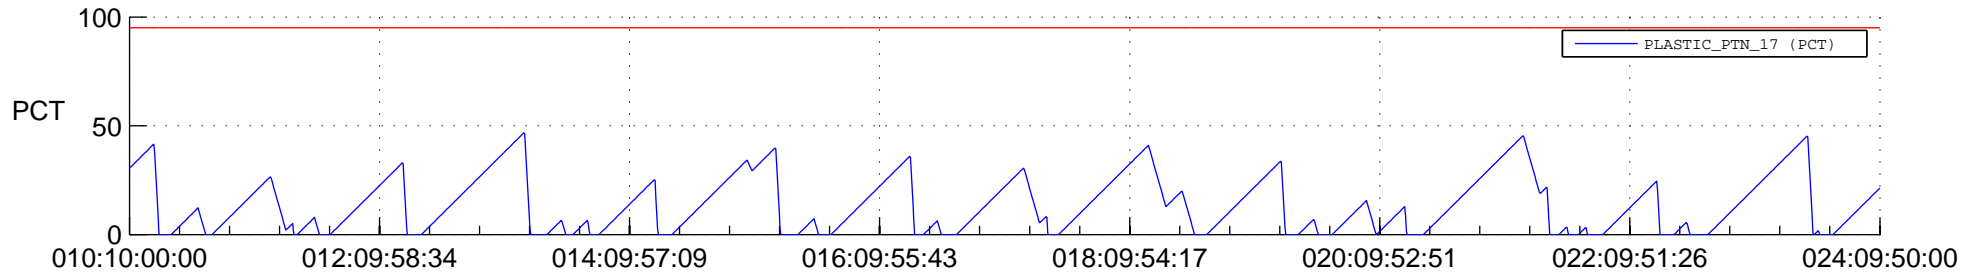

STEREO AHEAD SSR PCT Full Prediction

SWAVES_Percent_Full_Prediction

IMPACT_Percent_Full_Prediction

PLASTIC_Percent_Full_Prediction

Spacecraft_DownLink_Rate