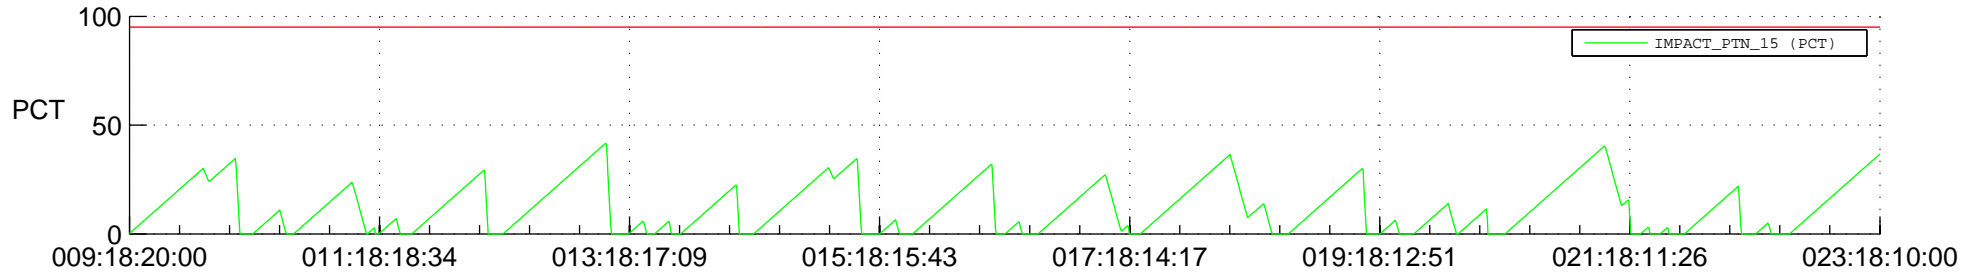

STEREO AHEAD SSR PCT Full Prediction

SWAVES_Percent_Full_Prediction

IMPACT_Percent_Full_Prediction

PLASTIC_Percent_Full_Prediction

Spacecraft_DownLink_Rate