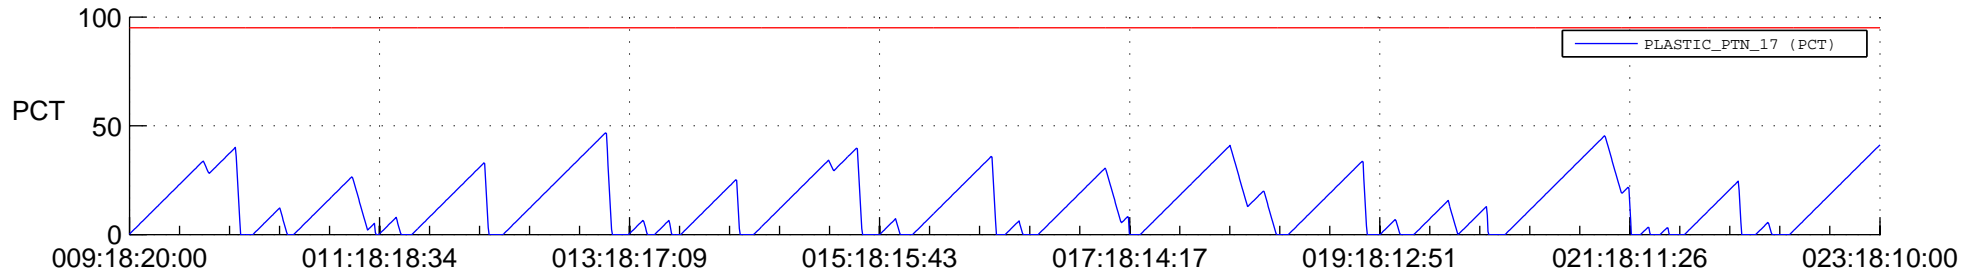

STEREO AHEAD SSR PCT Full Prediction

SWAVES_Percent_Full_Prediction

IMPACT_Percent_Full_Prediction

PLASTIC_Percent_Full_Prediction

Spacecraft_DownLink_Rate