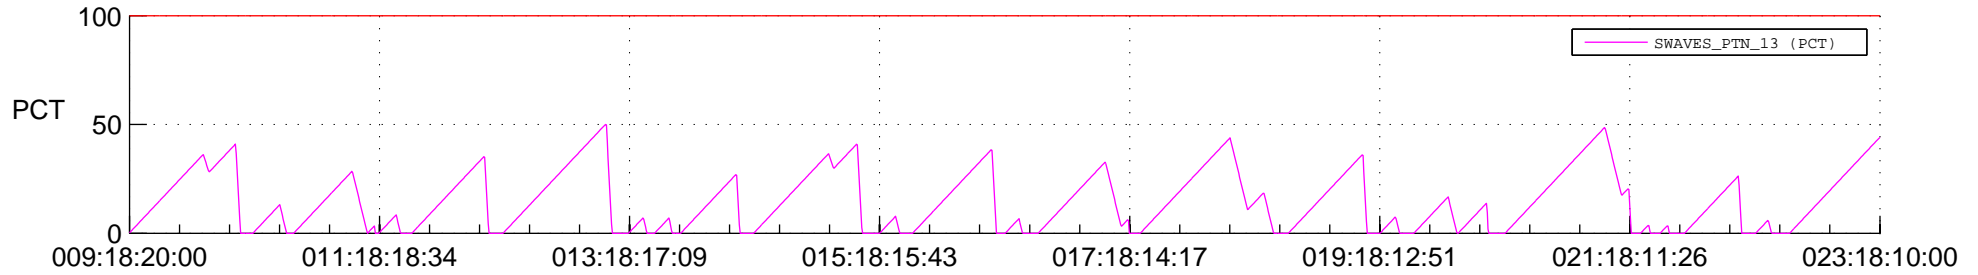

STEREO AHEAD SSR PCT Full Prediction

SWAVES_Percent_Full_Prediction

IMPACT_Percent_Full_Prediction

PLASTIC_Percent_Full_Prediction

Spacecraft_DownLink_Rate