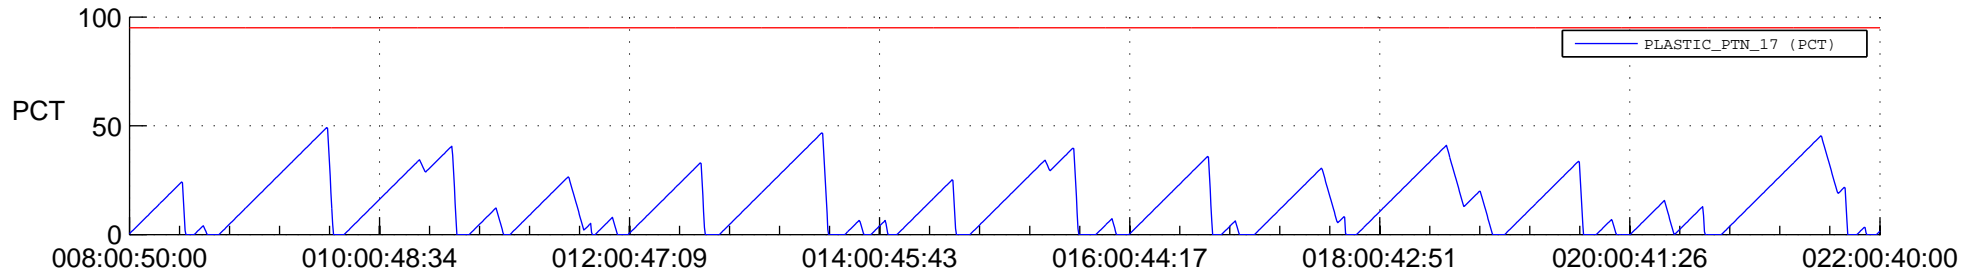

STEREO AHEAD SSR PCT Full Prediction

SWAVES_Percent_Full_Prediction

IMPACT_Percent_Full_Prediction

PLASTIC_Percent_Full_Prediction

Spacecraft_DownLink_Rate