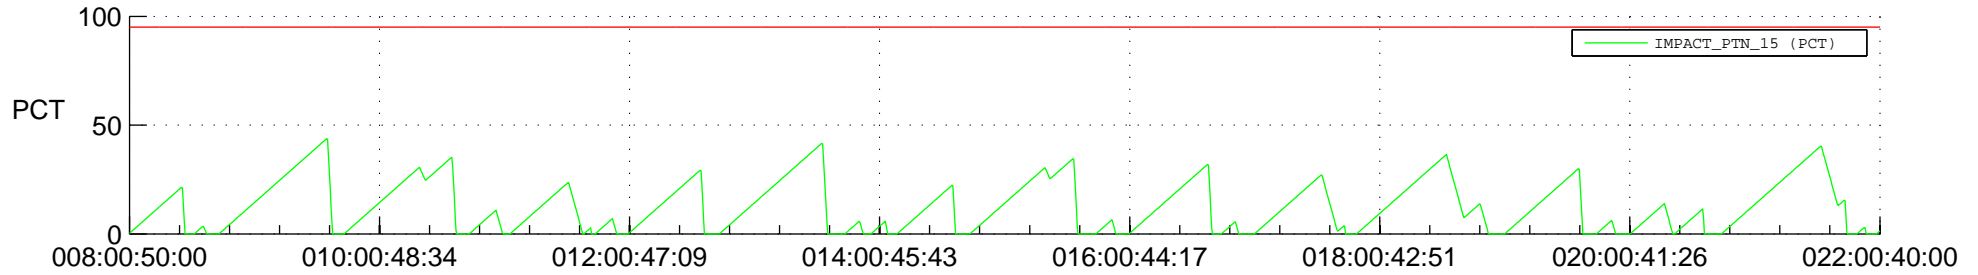

STEREO AHEAD SSR PCT Full Prediction

SWAVES_Percent_Full_Prediction

IMPACT_Percent_Full_Prediction

PLASTIC_Percent_Full_Prediction

Spacecraft_DownLink_Rate