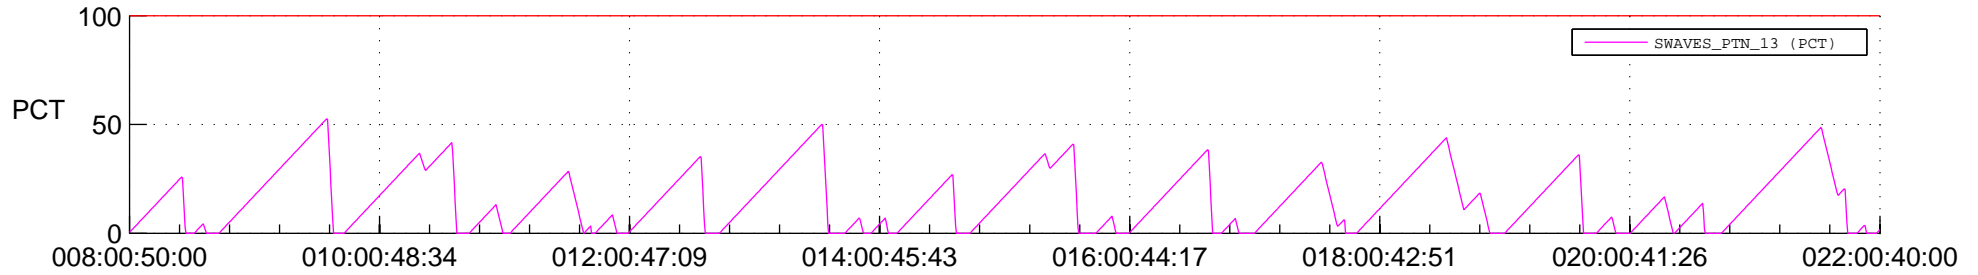

STEREO AHEAD SSR PCT Full Prediction

SWAVES_Percent_Full_Prediction

IMPACT_Percent_Full_Prediction

PLASTIC_Percent_Full_Prediction

Spacecraft_DownLink_Rate