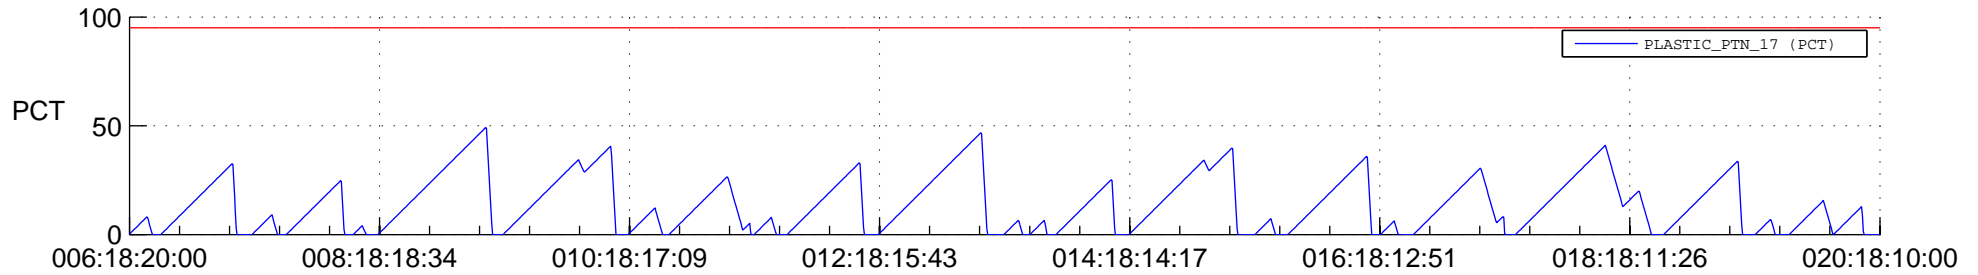

STEREO AHEAD SSR PCT Full Prediction

SWAVES_Percent_Full_Prediction

IMPACT_Percent_Full_Prediction

PLASTIC_Percent_Full_Prediction

Spacecraft_DownLink_Rate