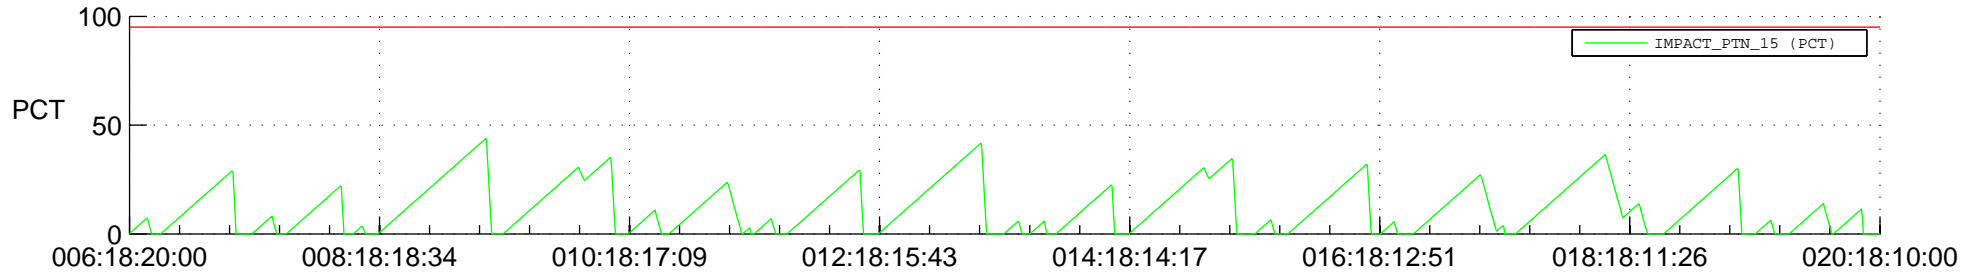

STEREO AHEAD SSR PCT Full Prediction

SWAVES_Percent_Full_Prediction

IMPACT_Percent_Full_Prediction

PLASTIC_Percent_Full_Prediction

Spacecraft_DownLink_Rate