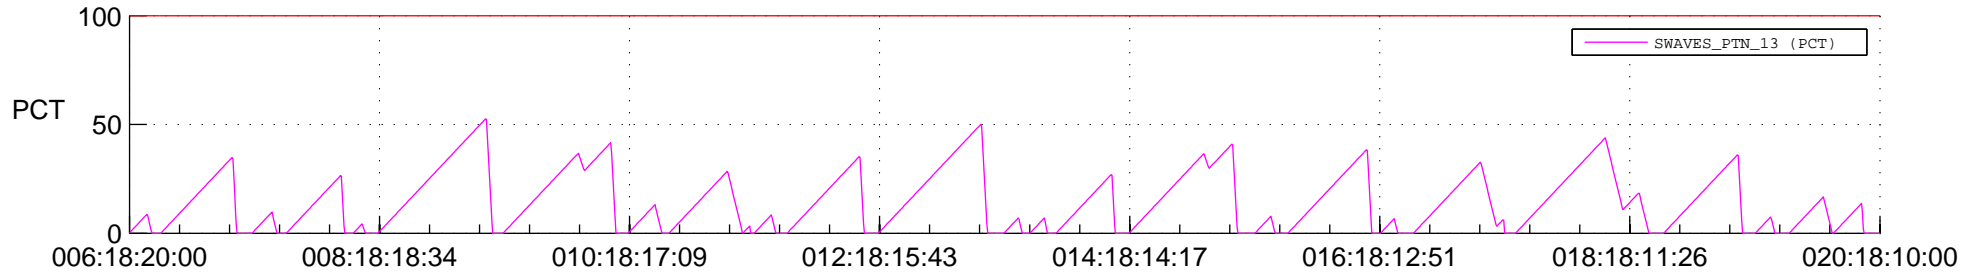

STEREO AHEAD SSR PCT Full Prediction

SWAVES_Percent_Full_Prediction

IMPACT_Percent_Full_Prediction

PLASTIC_Percent_Full_Prediction

Spacecraft_DownLink_Rate