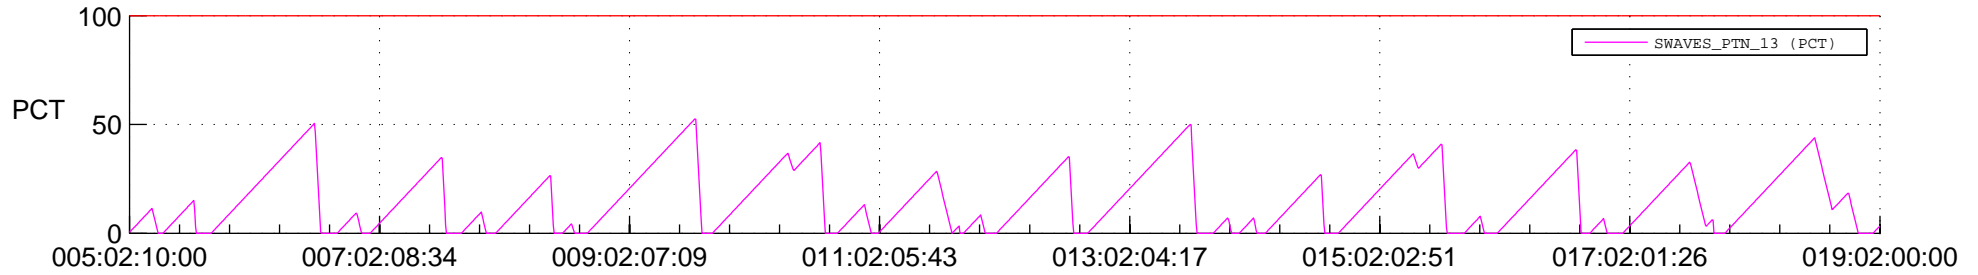

STEREO AHEAD SSR PCT Full Prediction

SWAVES_Percent_Full_Prediction

IMPACT_Percent_Full_Prediction

PLASTIC_Percent_Full_Prediction

Spacecraft_DownLink_Rate