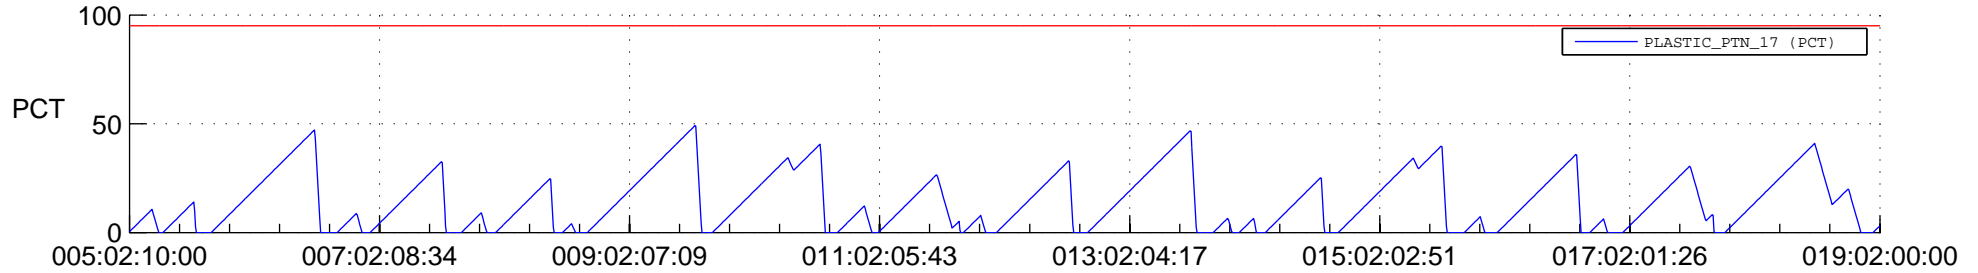

STEREO AHEAD SSR PCT Full Prediction

SWAVES_Percent_Full_Prediction

IMPACT_Percent_Full_Prediction

PLASTIC_Percent_Full_Prediction

Spacecraft_DownLink_Rate