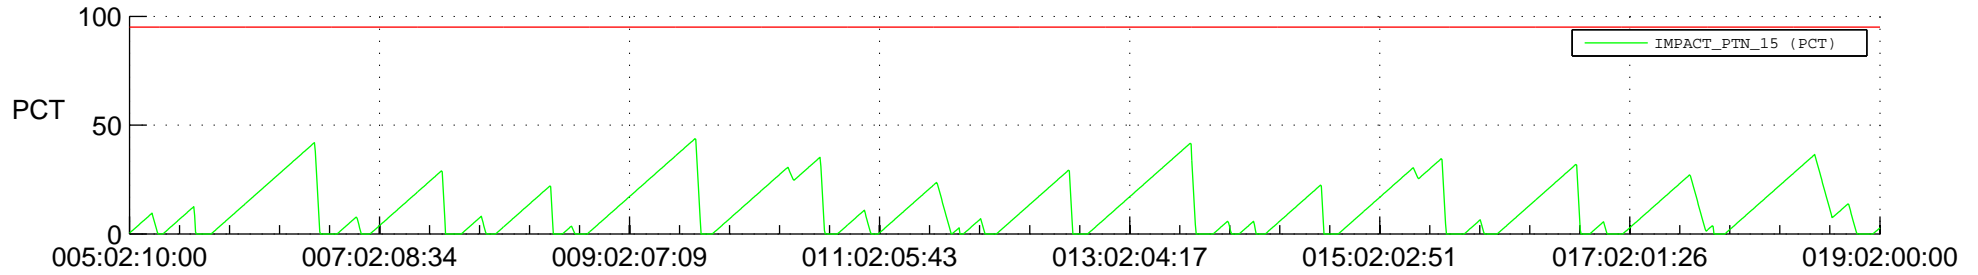

STEREO AHEAD SSR PCT Full Prediction

SWAVES_Percent_Full_Prediction

IMPACT_Percent_Full_Prediction

PLASTIC_Percent_Full_Prediction

Spacecraft_DownLink_Rate