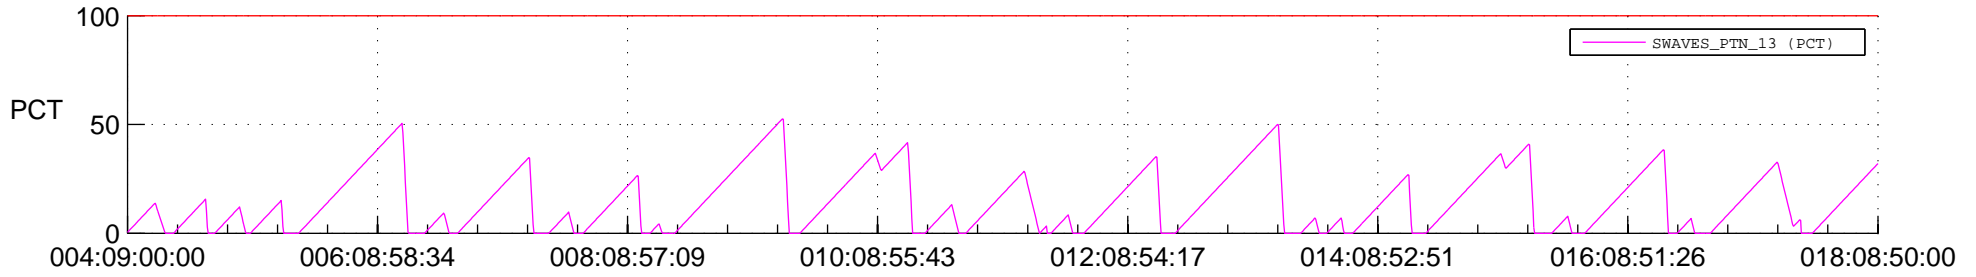

STEREO AHEAD SSR PCT Full Prediction

SWAVES_Percent_Full_Prediction

IMPACT_Percent_Full_Prediction

PLASTIC_Percent_Full_Prediction

Spacecraft_DownLink_Rate