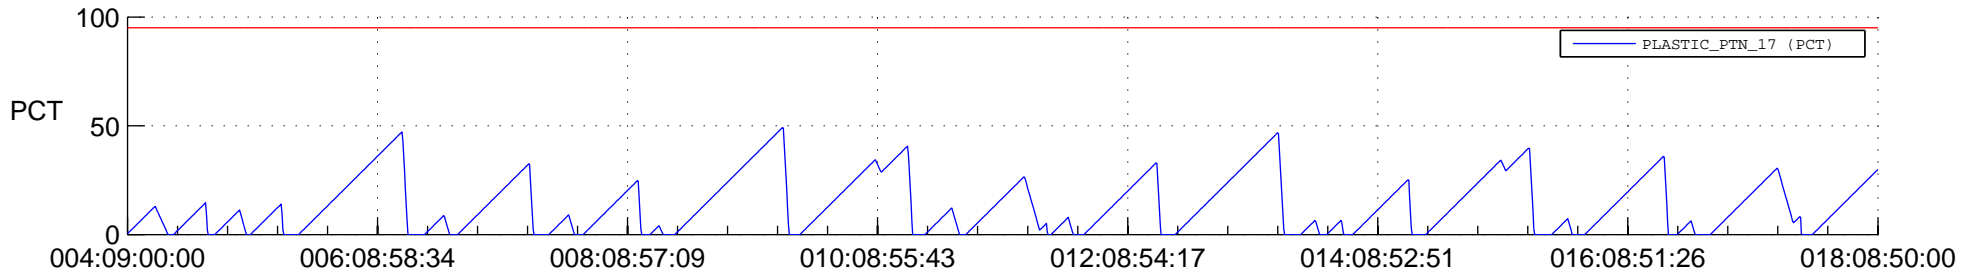

STEREO AHEAD SSR PCT Full Prediction

SWAVES_Percent_Full_Prediction

IMPACT_Percent_Full_Prediction

PLASTIC_Percent_Full_Prediction

Spacecraft_DownLink_Rate