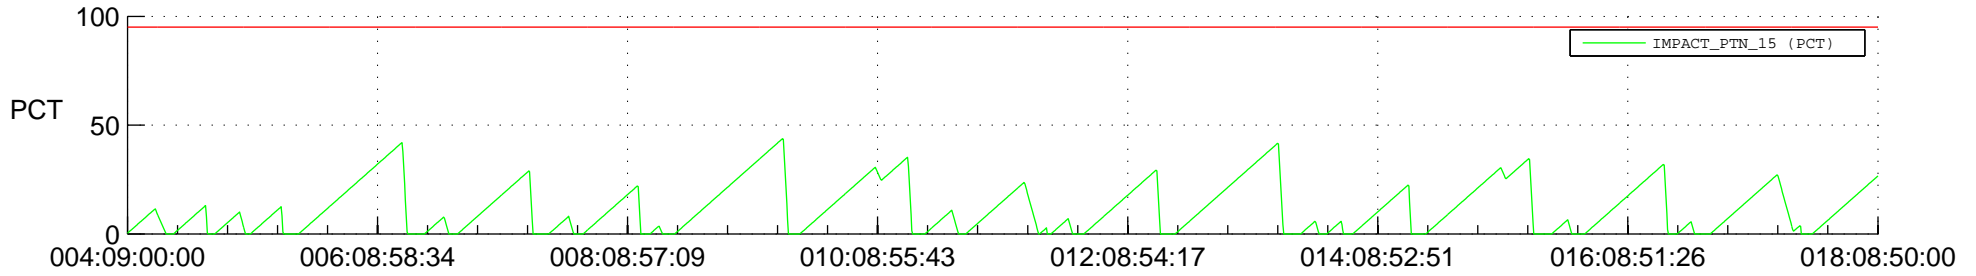

STEREO AHEAD SSR PCT Full Prediction

SWAVES_Percent_Full_Prediction

IMPACT_Percent_Full_Prediction

PLASTIC_Percent_Full_Prediction

Spacecraft_DownLink_Rate