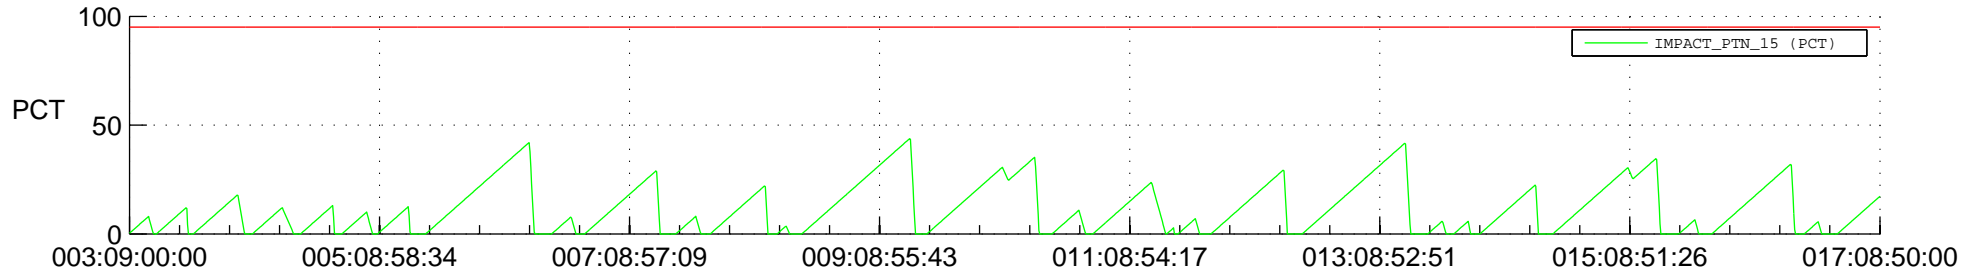

IMPACT_Percent_Full_Prediction