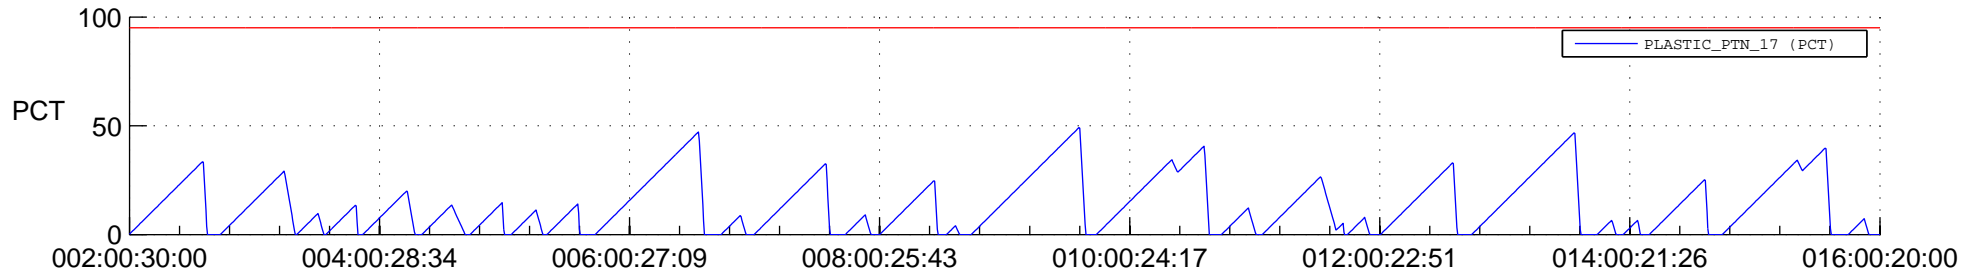

STEREO AHEAD SSR PCT Full Prediction

SWAVES_Percent_Full_Prediction

IMPACT_Percent_Full_Prediction

PLASTIC_Percent_Full_Prediction

Spacecraft_DownLink_Rate