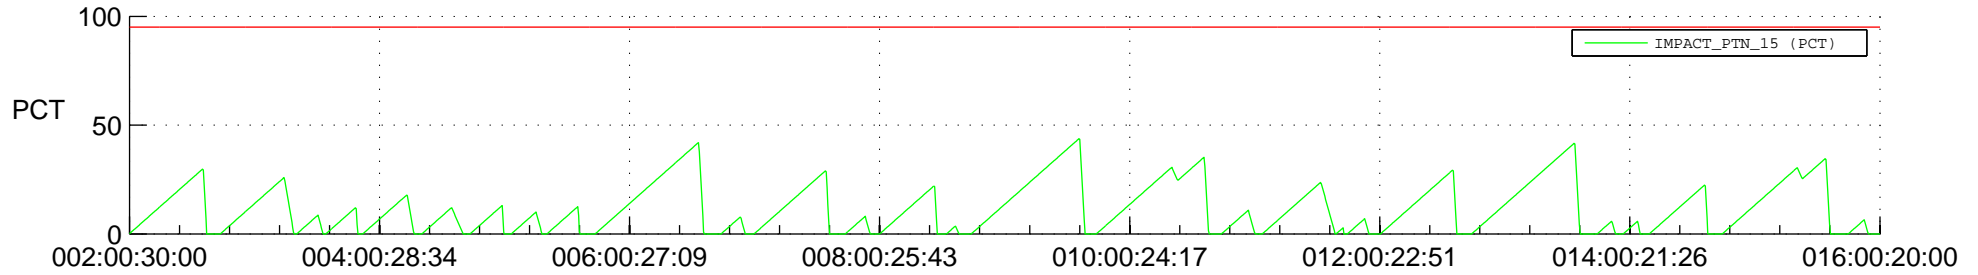

STEREO AHEAD SSR PCT Full Prediction

SWAVES_Percent_Full_Prediction

IMPACT_Percent_Full_Prediction

PLASTIC_Percent_Full_Prediction

Spacecraft_DownLink_Rate