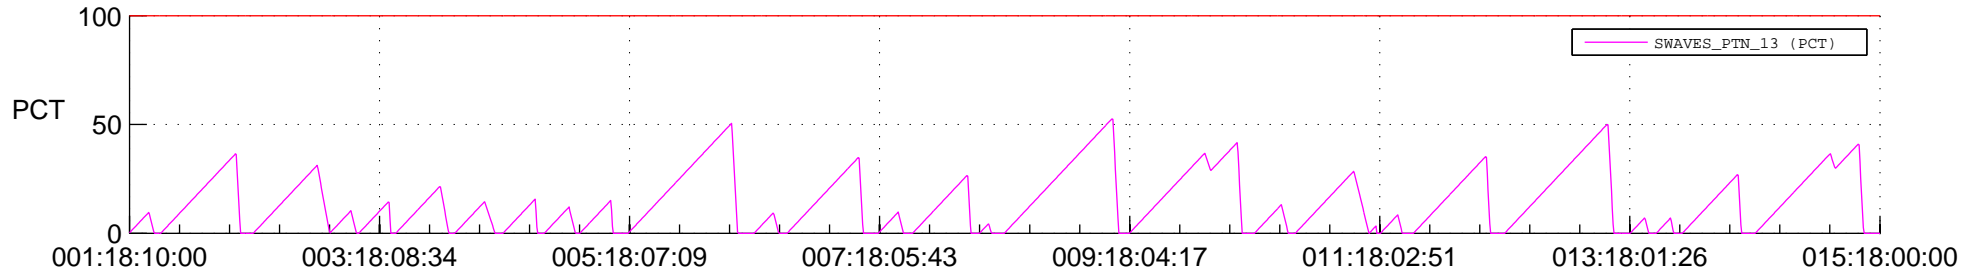

## SWAVES\_Percent\_Full\_Prediction

## Spacecraft\_DownLink\_Rate

Ground Time (2018:001:18:10:00.000 -2018:015:18:00:00.000)