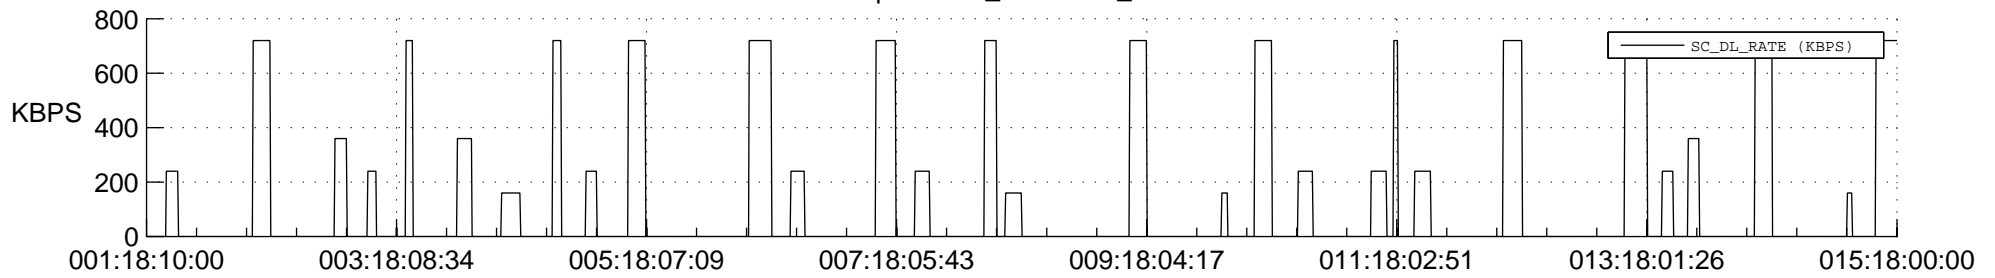

## Spacecraft\_DownLink\_Rate

Ground Time (2018:001:18:10:00.000 -2018:015:18:00:00.000)