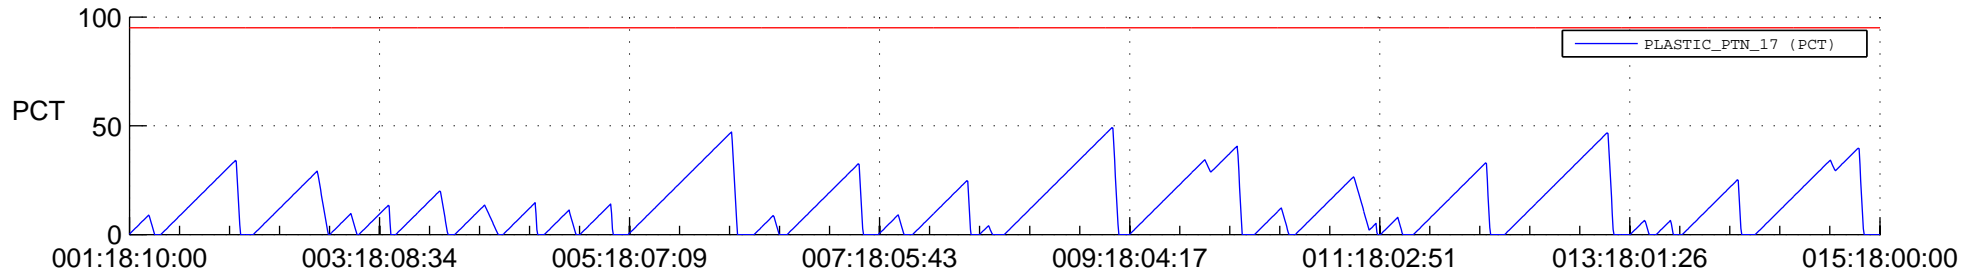

## SWAVES\_Percent\_Full\_Prediction

## Spacecraft\_DownLink\_Rate

Ground Time (2018:001:18:10:00.000 -2018:015:18:00:00.000)