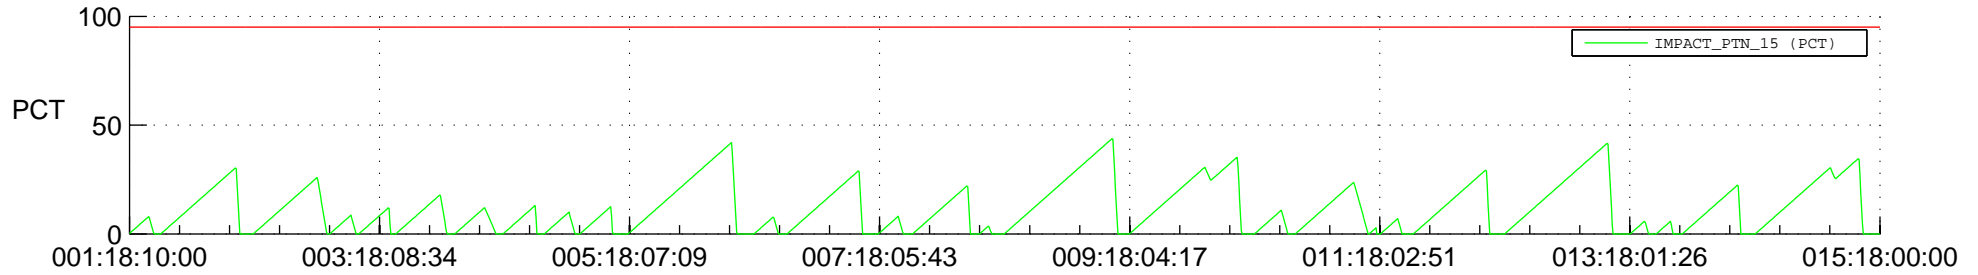

IMPACT_Percent_Full_Prediction