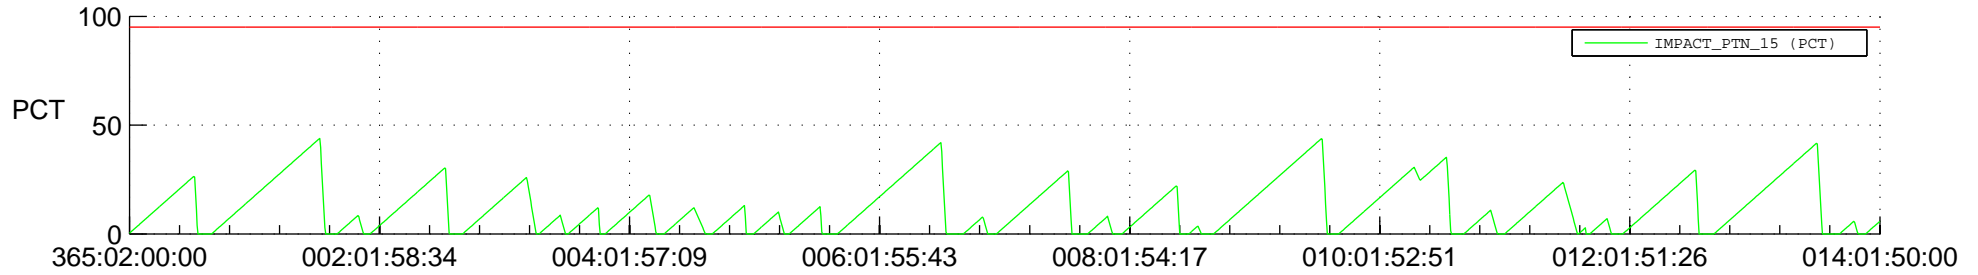

IMPACT_Percent_Full_Prediction