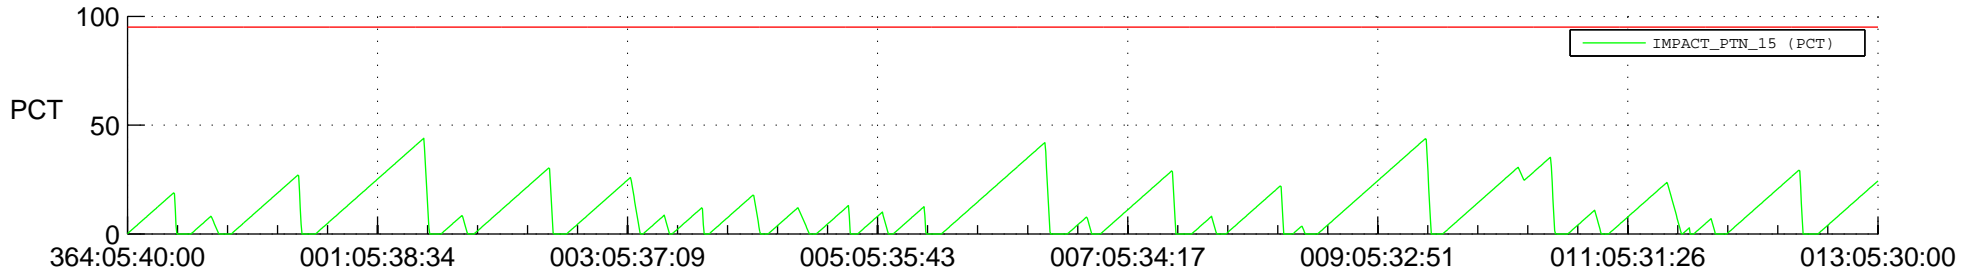

STEREO AHEAD SSR PCT Full Prediction

SWAVES_Percent_Full_Prediction

IMPACT_Percent_Full_Prediction

PLASTIC_Percent_Full_Prediction

Spacecraft_DownLink_Rate

Ground Time (2017:364:05:40:00.000 -2018:013:05:30:00.000)