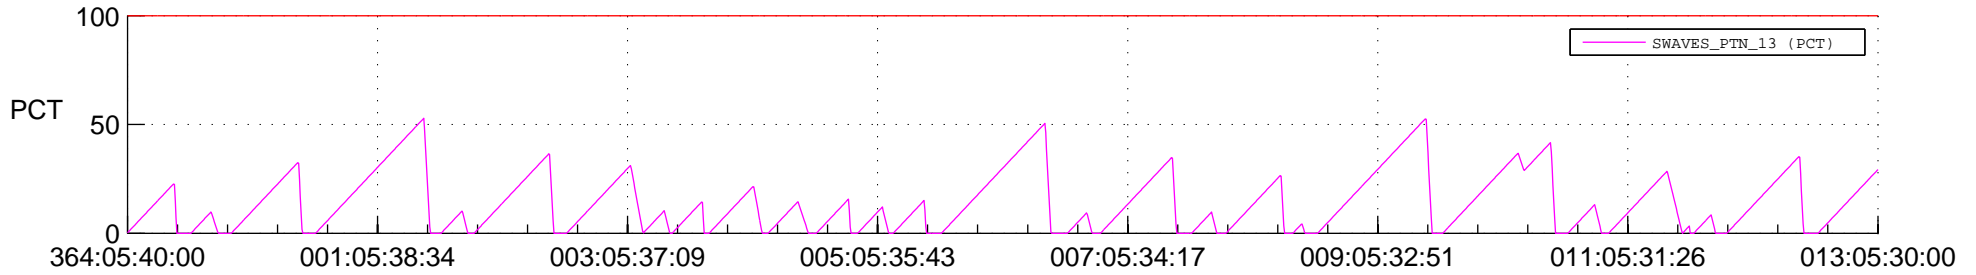

STEREO AHEAD SSR PCT Full Prediction

SWAVES_Percent_Full_Prediction

IMPACT_Percent_Full_Prediction

PLASTIC_Percent_Full_Prediction

Spacecraft_DownLink_Rate

Ground Time (2017:364:05:40:00.000 -2018:013:05:30:00.000)