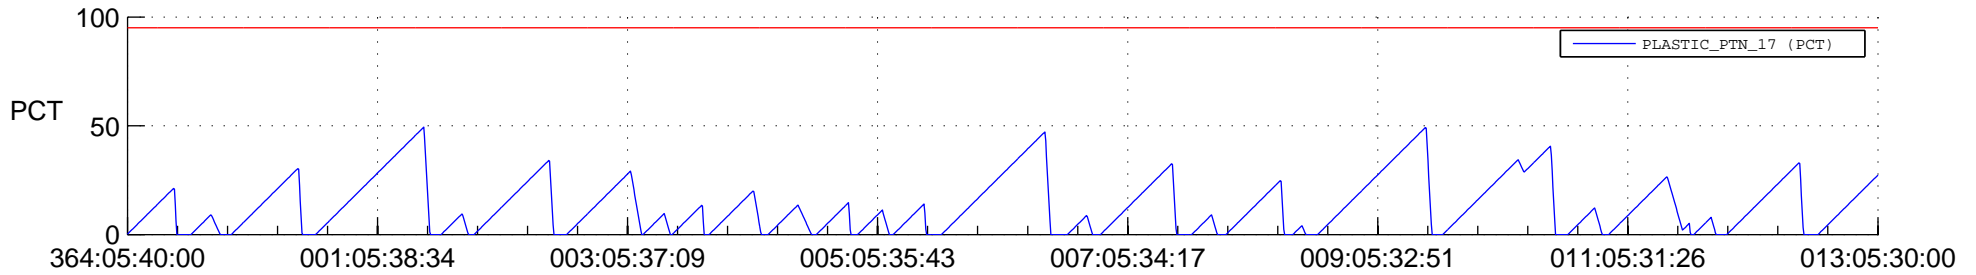

STEREO AHEAD SSR PCT Full Prediction

SWAVES_Percent_Full_Prediction

IMPACT_Percent_Full_Prediction

PLASTIC_Percent_Full_Prediction

Spacecraft_DownLink_Rate

Ground Time (2017:364:05:40:00.000 -2018:013:05:30:00.000)