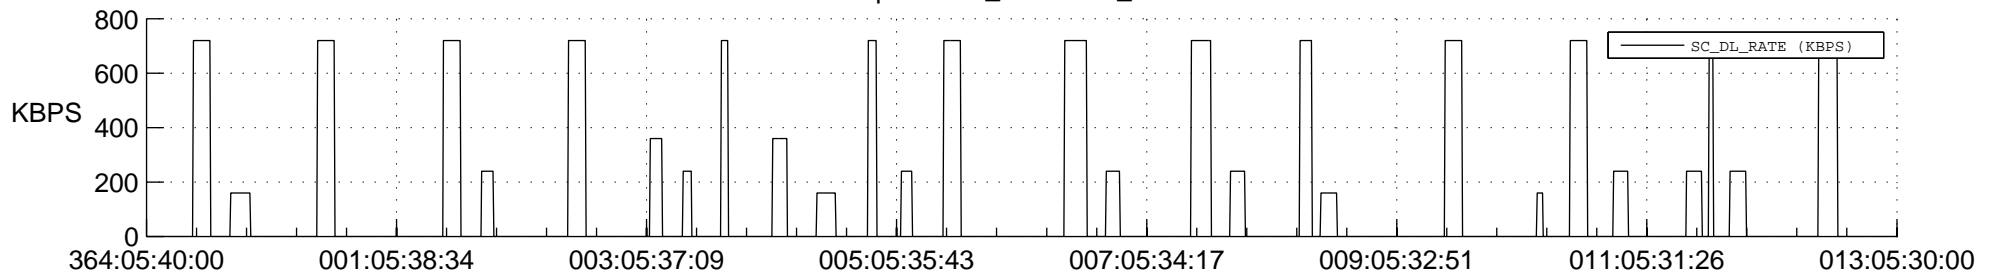

STEREO AHEAD SSR PCT Full Prediction

SWAVES_Percent_Full_Prediction

IMPACT_Percent_Full_Prediction

PLASTIC_Percent_Full_Prediction

Spacecraft_DownLink_Rate

Ground Time (2017:364:05:40:00.000 -2018:013:05:30:00.000)